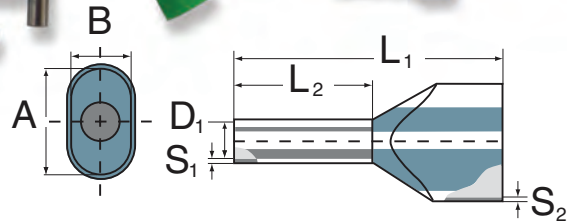

Now UL Recognized
with use of specific crimpers

Twin Insulated Wire Ferrules (Large Standard Pack)

AWG	mm ²	L ₂ Barrel Length (mm)	Industry Standard color Cat. No.	DIN Standard color Cat. No.	Dimensions (mm)							Std. Pack
					L ₁	L ₂	D ₁	S ₁	S ₂	A	B	
2 x 22	2 x 0.34	8	turquoise ● FTI2208		15	8	1.2	0.15	0.25	3.5	2	500
2 x 20	2 x 0.5	8	orange ● FTI2008	white ○ FTD2008	14	8	1.4	0.15	0.3	5	3	500
2 x 20	2 x 0.5	10	orange ● FTI2010	white ○ FTD2010	16	10	1.4	0.15	0.3	5	3	500
2 x 20	2 x 0.5	12	orange ● FTI2012	white ○ FTD2012	18	12	1.4	0.15	0.3	5	3	500
2 x 18	2 x 0.75	8	white ○ FTI1808W	grey ● FTD1808GR	14	8	1.7	0.15	0.3	5.5	3	500
2 x 18	2 x 0.75	10	white ○ FTI1810	grey ● FTD1810	16	10	1.7	0.15	0.3	5.5	3	500
2 x 18	2 x 0.75	12	white ○ FTI1812W	grey ● FTD1812GR	18	12	1.7	0.15	0.3	5.5	3	500
2 x 18	2 x 0.75	18	white ○ FTI1818W	grey ● FTD1818GR	24	18	1.7	0.15	0.3	5.5	3	500
2 x 18	2 x 1	8	yellow ● FTI1808Y	red ● FTD1808R	15	8	2	0.15	0.3	5.8	3.2	500
2 x 18	2 x 1	12	yellow ● FTI1812Y	red ● FTD1812R	19	12	2	0.15	0.3	5.8	3.2	500
2 x 18	2 x 1	14	yellow ● FTI1814	red ● FTD1814	21	14	2	0.15	0.3	5.8	3.2	500
2 x 18	2 x 1	18	yellow ● FTI1818Y	red ● FTD1818R	25	18	2	0.15	0.3	5.8	3.2	500
2 x 16	2 x 1.5	8	red ● FTI1608	black ● FTD1608	16	8	2.2	0.15	0.3	6.5	3.6	500
2 x 16	2 x 1.5	12	red ● FTI1612	black ● FTD1612	20	12	2.2	0.15	0.3	6.5	3.6	500
2 x 16	2 x 1.5	18	red ● FTI1618	black ● FTD1618	26	18	2.2	0.15	0.3	6.6	3.6	100
2 x 14	2 x 2.5	10		blue ● FTD1410	19	10	2.8	0.15	0.4	8	4.5	500
2 x 14	2 x 2.5	12		blue ● FTD1412	21	12	2.8	0.15	0.4	8	4.5	100
2 x 14	2 x 2.5	18		blue ● FTD1418	27	18	2.8	0.15	0.4	8	4.5	100
2 x 12	2 x 4	12		grey ● FTD1212	22	12	3.5	0.2	0.5	9	5.2	100
2 x 12	2 x 4	18		grey ● FTD1218	28	18	3.5	0.2	0.5	9	5.2	100
2 x 10	2 x 6	12	black ● FTI1012	yellow ● FTD1012	23	12	4.5	0.2	0.5	11.4	6.2	100
2 x 10	2 x 6	18	black ● FTI1018	yellow ● FTD1018	29	18	4.5	0.2	0.5	11.4	6.2	100
2 x 8	2 x 10	12	ivory ● FTI0812	red ● FTD0812	24	12	5.8	0.2	0.5	13.4	7.6	100
2 x 8	2 x 10	18	ivory ● FTI0818	red ● FTD0818	30	18	5.8	0.2	0.5	13.4	7.6	100
2 x 6	2 x 16	16	olive ● FTI0616	blue ● FTD0616	29	16	8.3	0.3	0.6	17.2	9.5	50
2 x 6	2 x 16	25	olive ● FTI0625	blue ● FTD0625	38	25	8.3	0.3	0.6	17.2	9.5	50