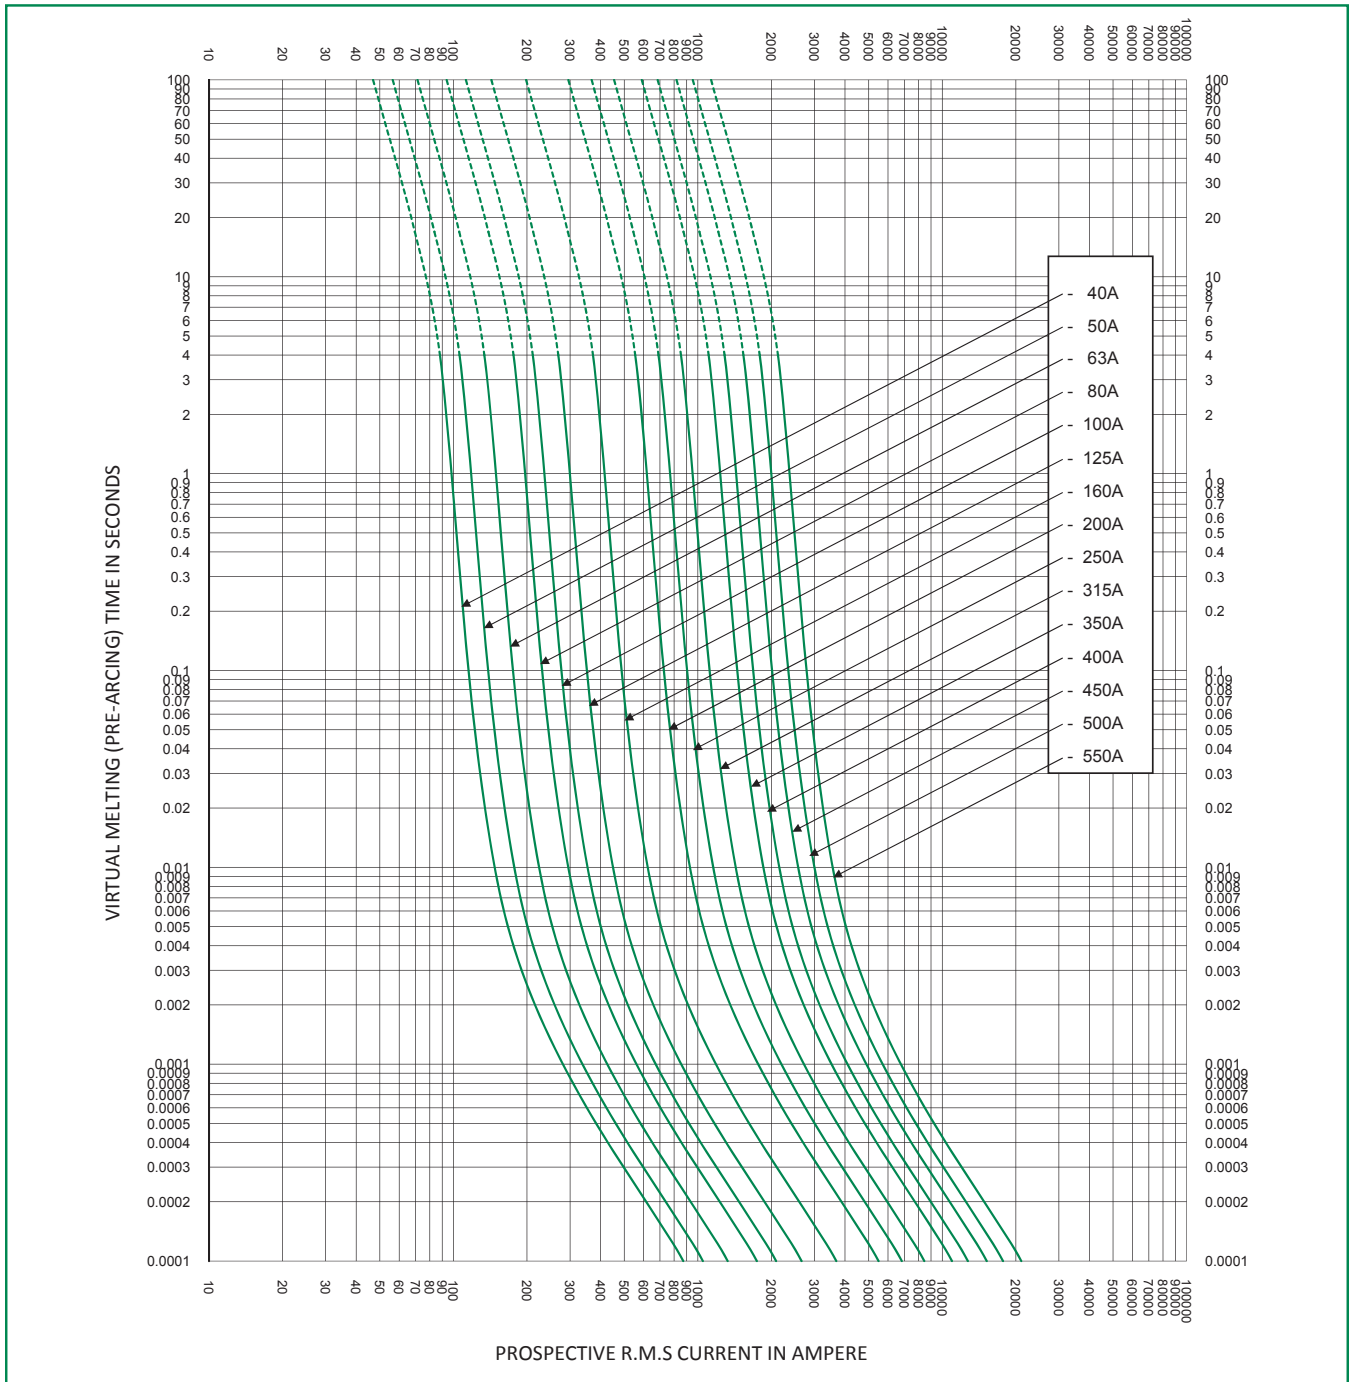

POWR-SPEED® Fuse

PSR SERIES HIGH-SPEED SQUARE BODY

Time Current Curve (30 Case Size)

* Dc minimum breaking capacity = 9 x Rated Current of Fuse