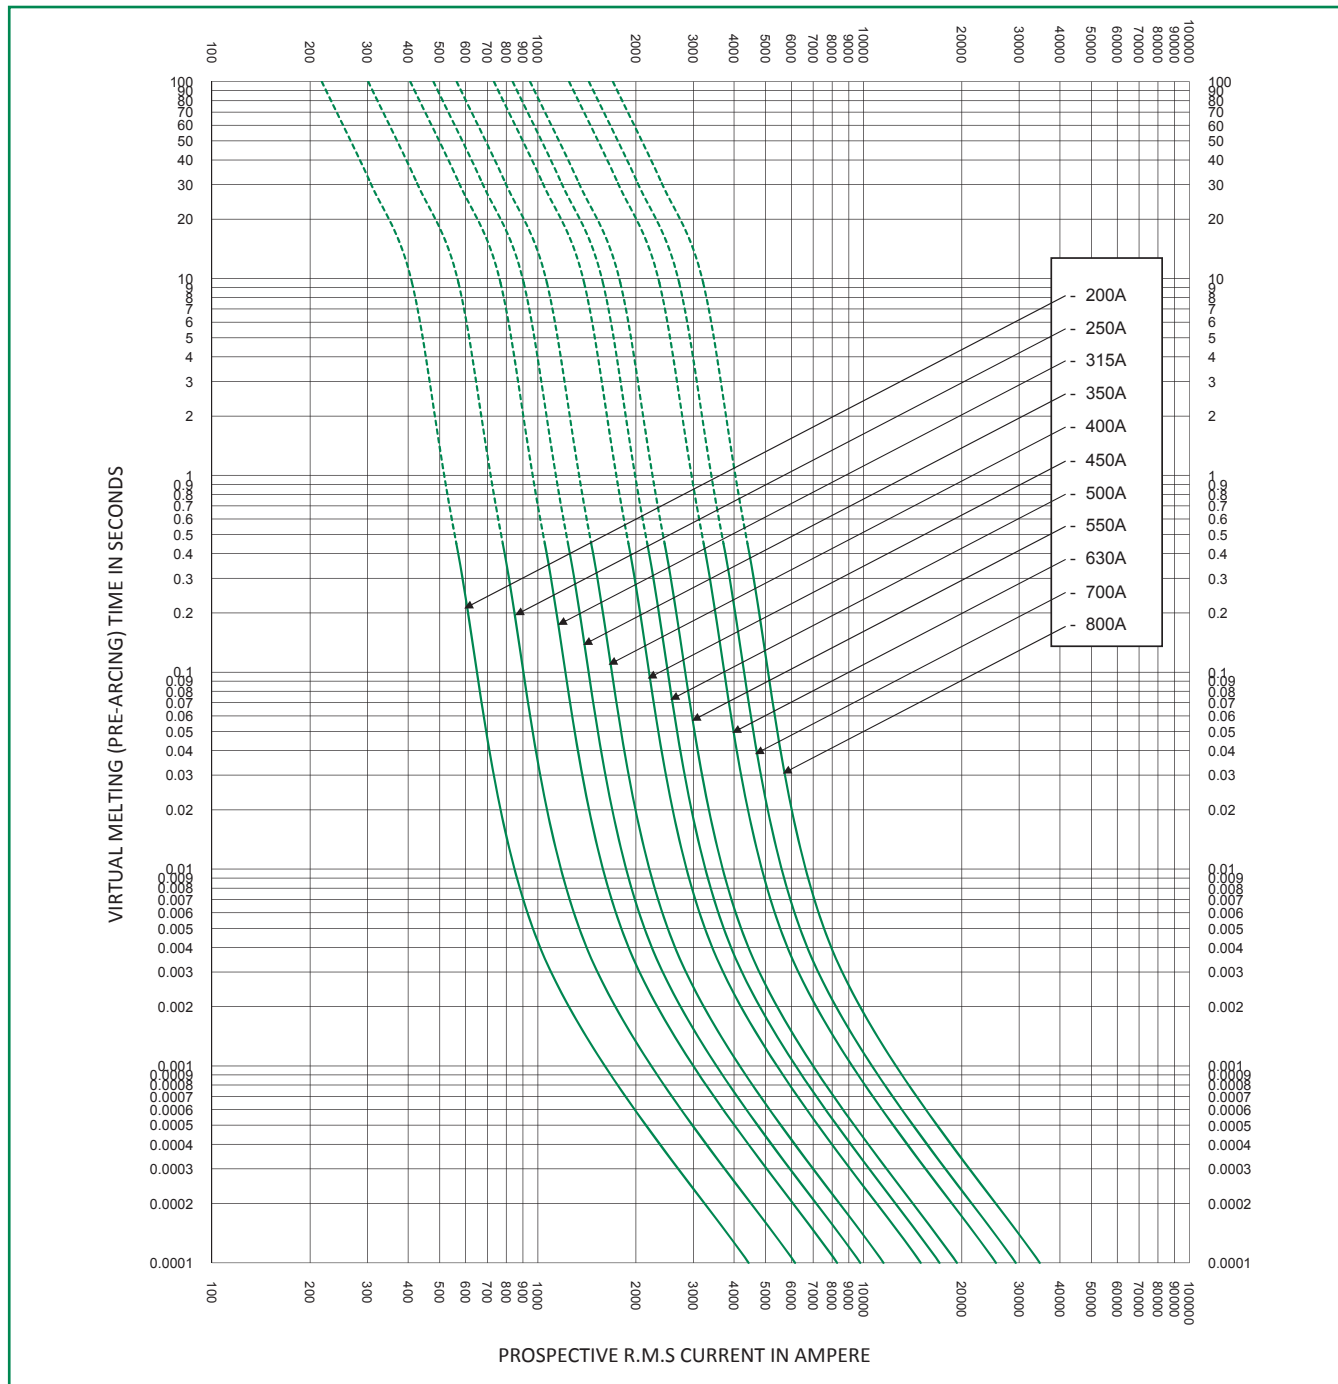

POWR-SPEED® Fuse

PSR SERIES HIGH-SPEED SQUARE BODY

Time Current Curve (31 Case Size)

* Dc minimum breaking capacity = 9 x Rated Current of Fuse