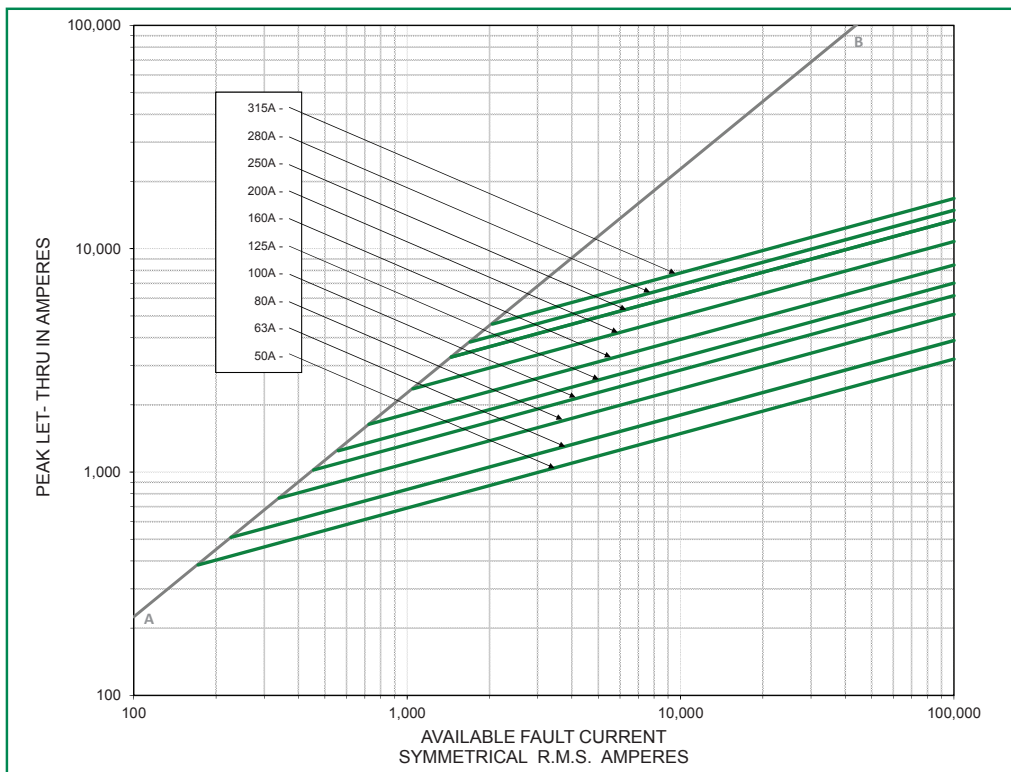

Peak Let-Thru Curve (70 Case Size)