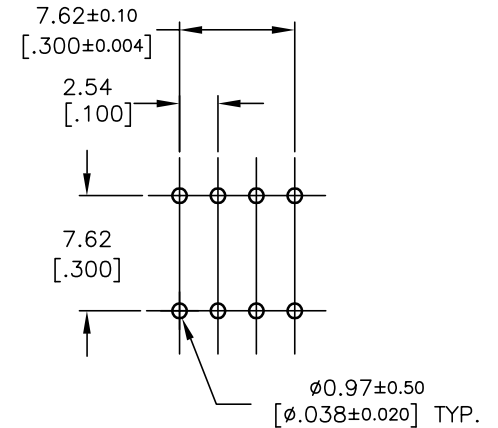

POS. 1 DESIGNATE  
PIN #1 LOCATION

CONTACT CONFIGURATION

\* (Pos. 1 Denotes Pin No. 1)

RECOMMEND P.C.B. LAYOUT

NOTES:

1. ALL DIMENSIONS IN MM [INCH]
2. GENERAL TOLERANCE: X.X=±0.4  
X.XX=±0.25
3. TERM. NOS. FOR REFERENCE ONLY.
- ▲ 4. SWITCHES SUPPLIED IN DISPENSING TUBES  
WITH ALL POLES IN THE "OFF" POSITION.
5. ▲ DENOTES CRITICAL PARAMETER.

**E-SWITCH®**

TITLE					KAS1104E									
SCALE	2:1		DATE	9/15/03		DR	AR		DWG	N211040		REV	A	

THE INFORMATION CONTAINED IN THIS DOCUMENT  
IS PROPRIETARY TO E-SWITCH AND IS  
NOT TO BE COPIED OR TRANSFERRED