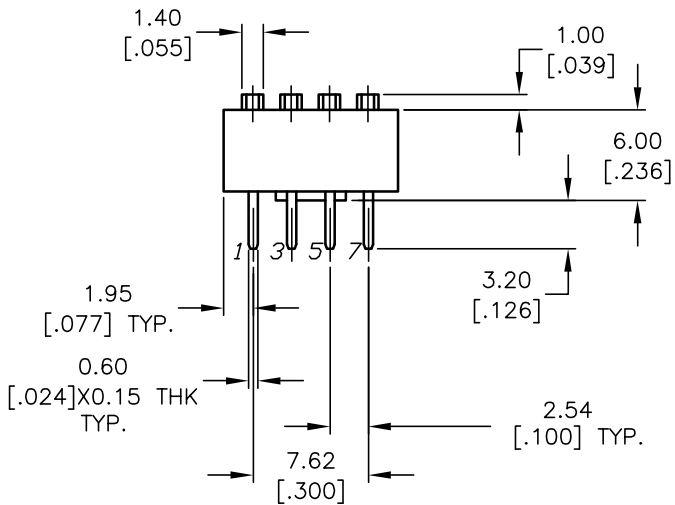

POS. 1 DESIGNATE  
PIN #1 LOCATION

CONTACT CONFIGURATION

\* (Pos. 1 Denotes Pin No. 1)

RECOMMEND P.C.B. LAYOUT

NOTES:

1. ALL DIMENSIONS IN MM [INCH]
2. GENERAL TOLERANCE: X.X=±0.4  
X.XX=±0.25
3. TERM. NOS. FOR REFERENCE ONLY.
- ▲ 4. SWITCHES SUPPLIED IN DISPENSING TUBES  
WITH ALL POLES IN THE "OFF" POSITION.
5. ▲ DENOTES CRITICAL PARAMETER.