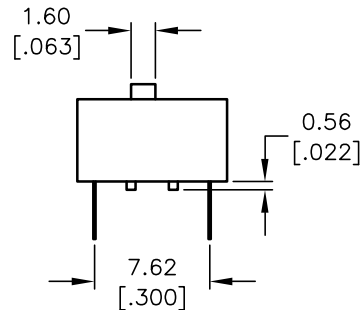

POS. 1 DESIGNATE  
PIN #1 LOCATION

CONTACT CONFIGURATION

\* (Pos. 1 Denotes Pin No. 1)

RECOMMEND P.C.B. LAYOUT

NOTES:

1. ALL DIMENSIONS IN MM [INCH]
2. GENERAL TOLERANCE: X.X=±0.4  
X.XX=±0.25
3. TERM. NOS. FOR REFERENCE ONLY.
- ▲ 4. SWITCHES SUPPLIED IN DISPENSING TUBES  
WITH ALL POLES IN THE "OFF" POSITION.
5. ▲ DENOTES CRITICAL PARAMETER.