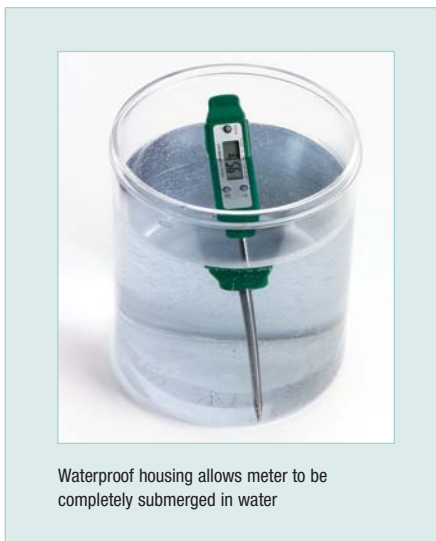

# Waterproof Thermometer

 **Pocket size with Max/Min recording**  
*Measures temperature in frozen solids and liquids*

## Features:

- 2.75" (70mm) Stainless steel stem
- °C/°F switchable ranges of -40 to 392°F (-40 to 200°C)
- MAX/MIN recall of high and low temperatures
- Data Hold and Auto power Off features
- Digital display with 0.1° resolution
- Dimensions: 5.9 x 0.8 x 0.7" (150 x 20 x 18mm);  
Weight: 0.7oz (20g)
- Complete with one LR44 button battery and protective cover