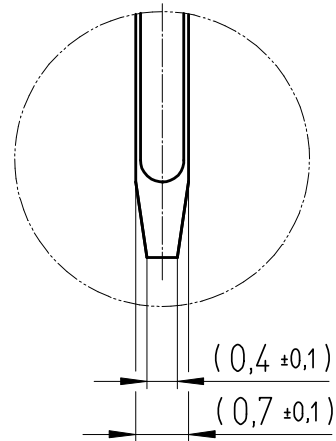

Art.-Number: 701067

Layout  
top view

- Samples can deviate in the execution from the serie.

Tab material: Stainless steel

All framed values will be used for dimension checking !

- Dimensions and tolerances can be specified only after the testing of the devices for the mass production definitely