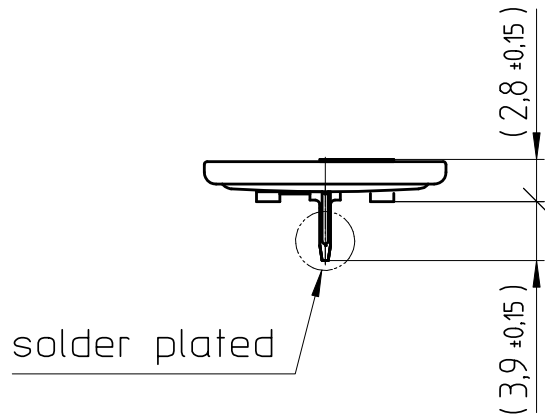

Art.-Number: 701067

Layout  
top view

- Samples can deviate in the execution from the serie.

Tab material: Stainless steel

All framed values will be used for dimension checking !

- Dimensions and tolerances can be specified only after the testing of the devices for the mass production definitely