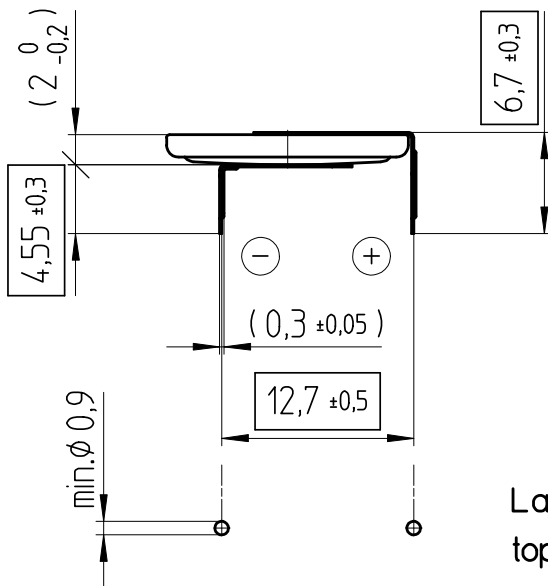

Art.-Number: 701067

Layout  
top view

- Samples can deviate in the execution from the serie.

Tab material: Stainless steel

All framed values will be used for dimension checking !

- Dimensions and tolerances can be specified only after the testing of the devices for the mass production definitely