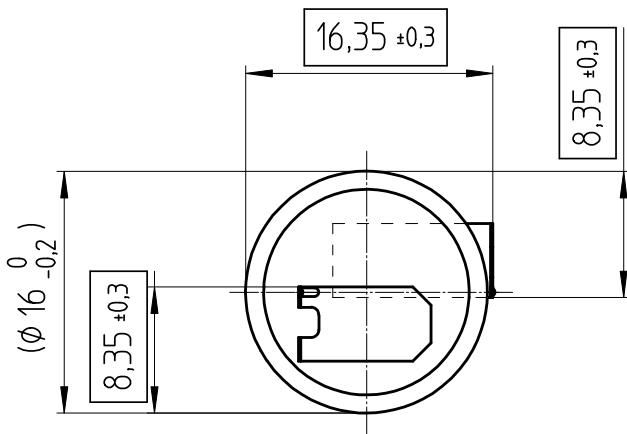

Art.-Number: 701067

Layout  
top view

- Samples can deviate in the execution from the serie.

Tab material: Stainless steel

All framed values will be used for dimension checking !

- Dimensions and tolerances can be specified only after the testing of the devices for the mass production definitely