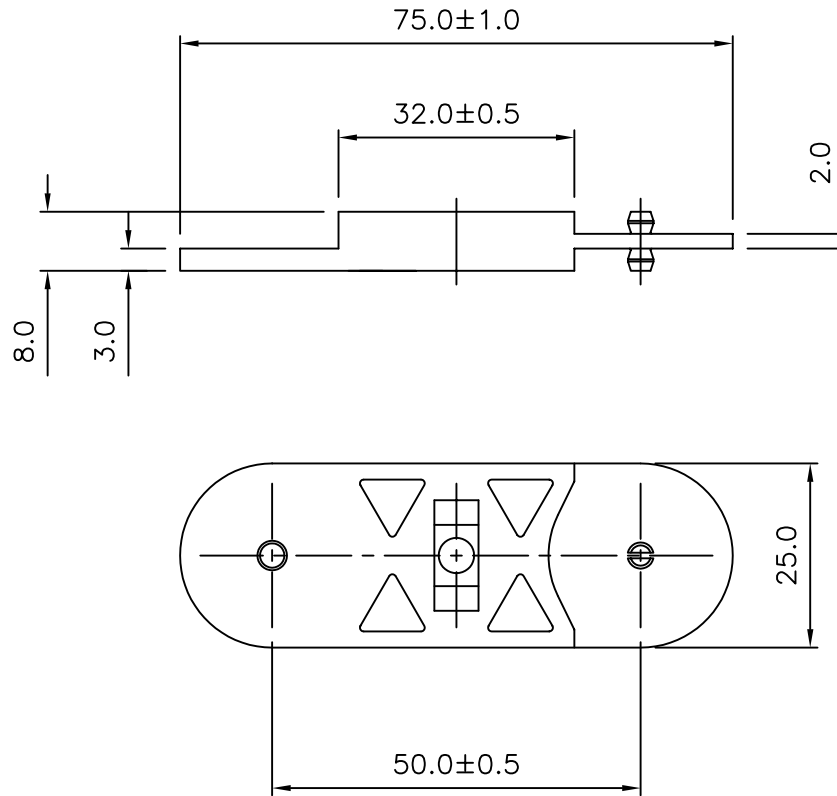

ISSUE No	REVISION	DATE	CHKD
A	NEW DWG	250599	JPM

NOTES:

1. STANDARD PACK QUANTITY: 1000
2. ALL DIMENSIONS IN mm

PART DESIGNED IN METRIC / IMPERIAL

TOLERANCES -UNLESS OTHERWISE STATED

1 PLACE	± 0.50
2 PLACE	$\pm$

ANGLES $\pm \text{---}^\circ$

DRN	JPM	MATERIAL: NYLON 6/6 FR (RMS-19) COLOUR - WHITE
CHKD	PG	TITLE CHAIN PLATE
APPD	PTG	DESCRIPTION OFCP-50-19
SCALE	NTS	DRG No 999-0043
		<table border="1"> <thead> <tr> <th>SHT</th> <th>REV</th> <th>SIZE</th> </tr> </thead> <tbody> <tr> <td></td> <td></td> <td>A4</td> </tr> </tbody> </table>
		<table border="1"> <thead> <tr> <th>SHEET No</th> <th>DATE</th> </tr> </thead> <tbody> <tr> <td>1 of 1</td> <td>250599</td> </tr> </tbody> </table>