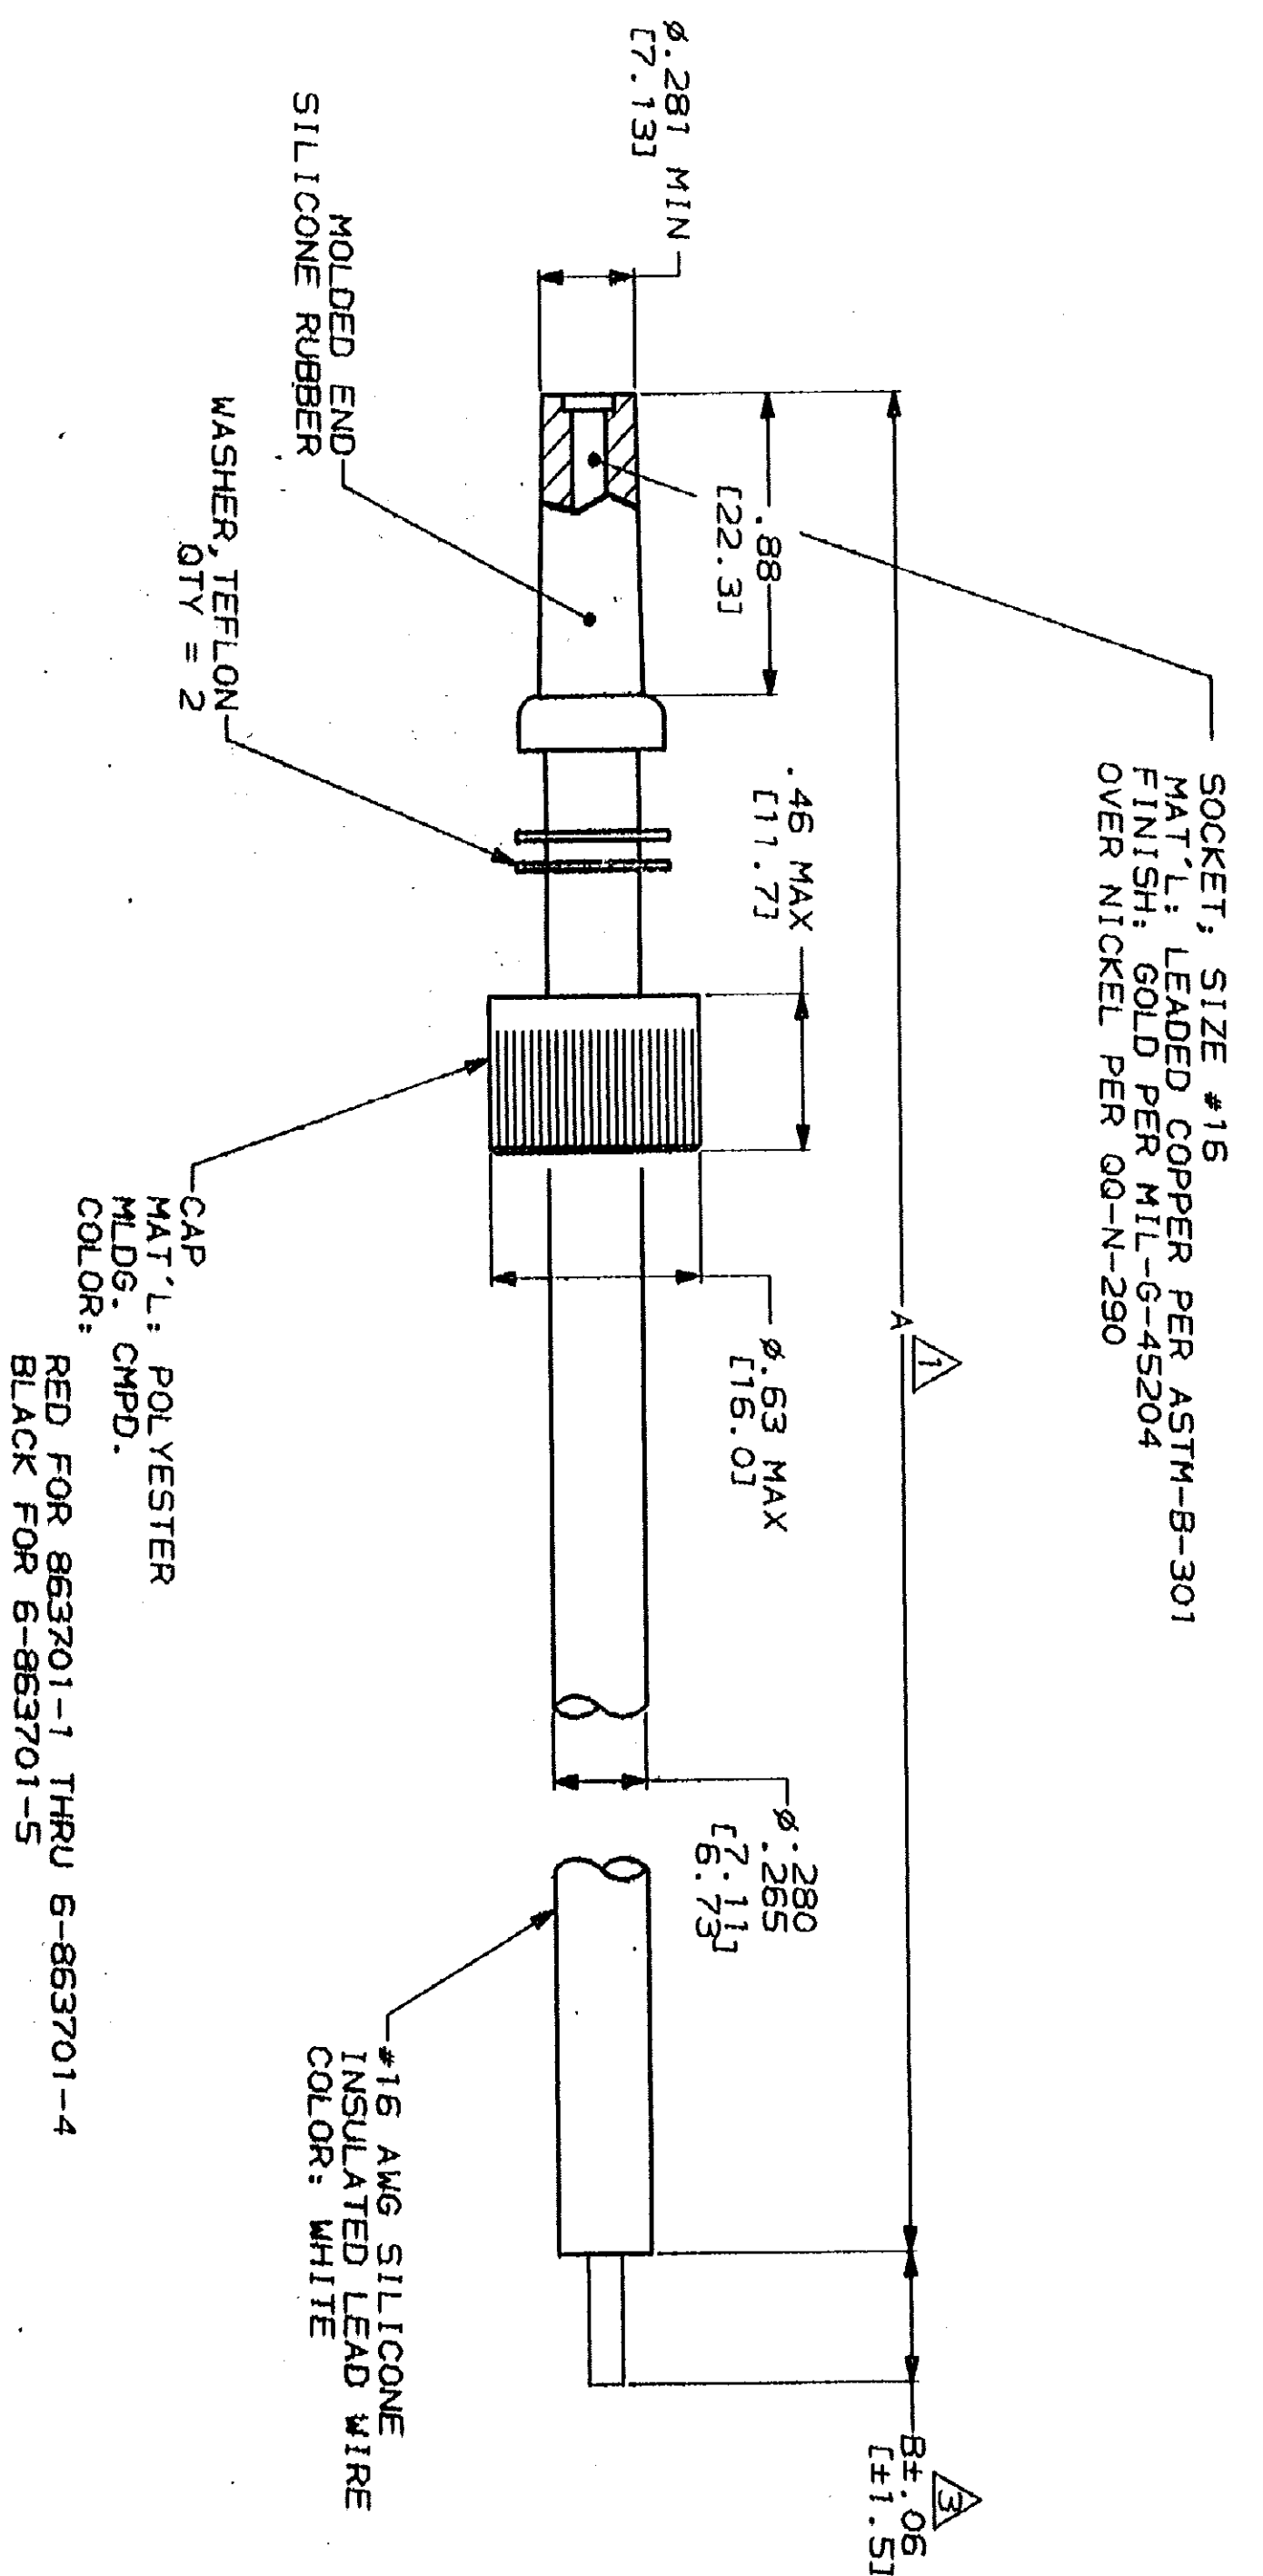

PART NO.	A	B
5-863701-1	15.75 [400.01]	-
5-863701-2	7.00 [177.81]	.38 [9.71]
5-863701-3	13.00 [330.21]	.38 [9.71]
5-863701-4	11.50 [292.11]	.38 [9.71]
5-863701-5	4.75 [120.61]	.38 [9.71]
5-863701-6	144.00 [3657.61]	.38 [9.71]
5-863701-7	50.00 [1270.01]	.38 [9.71]
5-863701-8	84.00 [2133.61]	.38 [9.71]
5-863701-9	5.25 [133.31]	.38 [9.71]
6-863701-0	80.00 [2032.01]	.38 [9.71]
6-863701-1	19.50 [495.31]	.38 [9.71]
6-863701-2	39.50 [1003.31]	.38 [9.71]
6-863701-3	12.50 [317.51]	.38 [9.71]
6-863701-4	30.00 [762.01]	.38 [9.71]
6-863701-5	12.00 [304.81]	.38 [9.71]

- 1. TOLERANCE OF LEAD LENGTH: UP TO 24 INCHES [609.61] & UP = ±.12 [3.01] 24 INCHES [609.61] & UP = ±.1%
- 2. MARKED PER MIL-STD-130.
- 3. PIGTAIL IS SOLDER DIPPED.
- 4. TO MATE WITH AMP LGH-1 RECEPTACLE WITH .88 BARREL DEPTH.
- 5. OPERATING VOLTAGE: 20 KVDC AT 0 TO 70,000 FEET, -55°C TO 125°C.