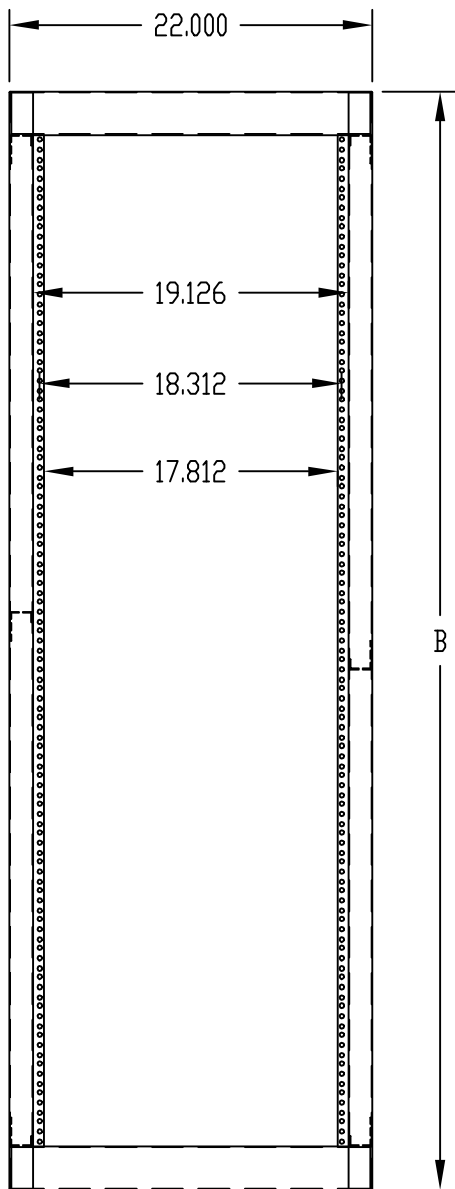

TOP VIEW

FRONT VIEW

RIGHT SIDE VIEW

REAR VIEW

BOTTOM VIEW

Ø1.109 KNOCKOUT  
(4 PLCS)

NOTES:  
 INTEGRAL PANEL MOUNTING RAILS ARE PIERCED Ø0.281  
 HOLES ON E.I.A. UNIVERSAL SPACING.  
 BOTTOM PIERCED FOR RC-7758 CASTERS OR RL-7766 LEVELERS

FINISH: BLACK TEXTURE

MATERIAL:  
 SIDES \_\_\_\_\_ 18 GA. STEEL  
 TOP, BOTTOM & RAIL SUPPORTS \_\_\_\_\_ 16 GA. STEEL

PART No.	A	B	C	D
VR-8924	61.312	66.562	28.906	61.656
VR-8925	70.062	75.312	33.281	36.031
VR-8926	78.812	84.062	37.656	40.406