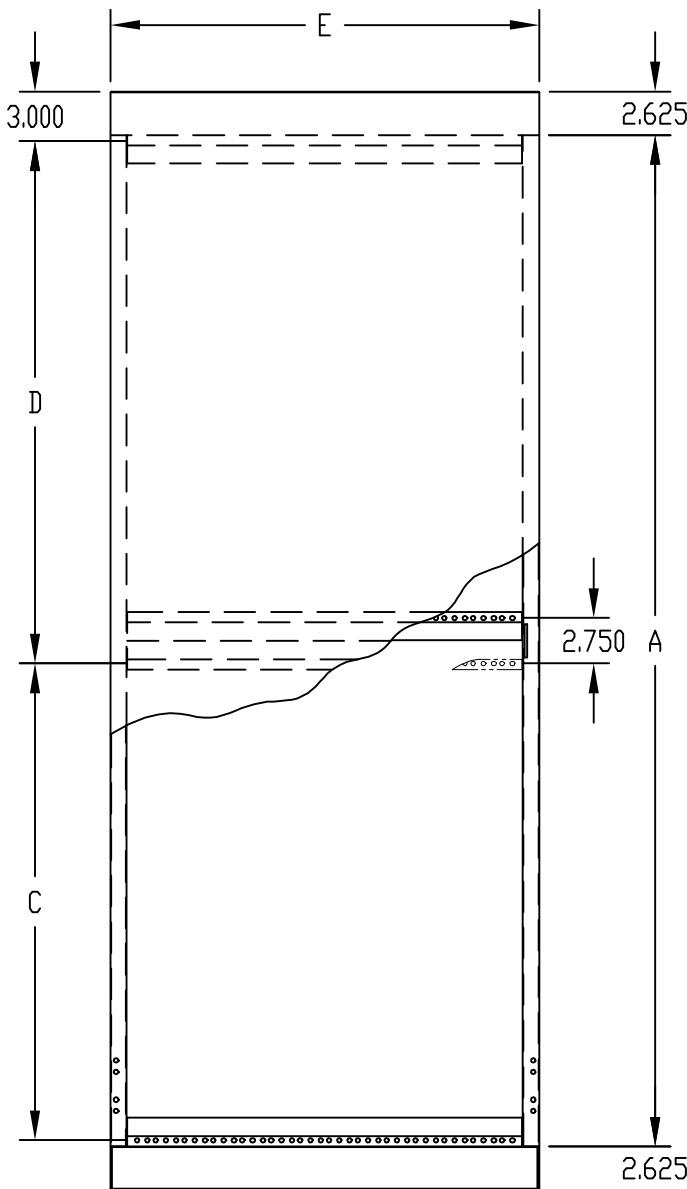

TOP VIEW

FRONT VIEW

RIGHT SIDE VIEW

REAR VIEW

BOTTOM VIEW

Ø1.109 KNOCKOUT  
(4 PLCS)

NOTES:  
 INTEGRAL PANEL MOUNTING RAILS ARE PIERCED Ø0.281  
 HOLES ON E.I.A. UNIVERSAL SPACING.  
 BOTTOM PIERCED FOR RC-7758 CASTERS OR RL-7766 LEVELERS

FINISH: BLACK TEXTURE

MATERIAL:  
 SIDES \_\_\_\_\_ 18 GA. STEEL  
 TOP, BOTTOM & RAIL SUPPORTS \_\_\_\_\_ 16 GA. STEEL

PART No.	A	B	C	D
VR-8924	61.312	66.562	28.906	61.656
VR-8925	70.062	75.312	33.281	36.031
VR-8926	78.812	84.062	37.656	40.406