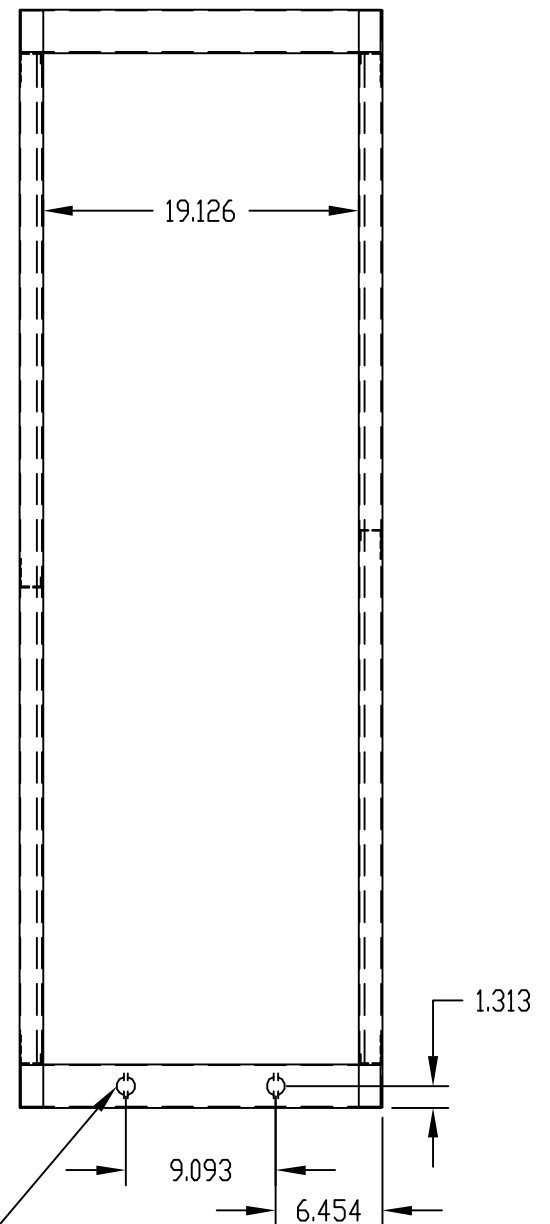

TOP VIEW

FRONT VIEW

RIGHT SIDE VIEW

REAR VIEW

BOTTOM VIEW

Ø1.109 KNOCKOUT  
(4 PLCS)

NOTES:  
 INTEGRAL PANEL MOUNTING RAILS ARE PIERCED Ø0.281  
 HOLES ON E.I.A. UNIVERSAL SPACING.  
 BOTTOM PIERCED FOR RC-7758 CASTERS OR RL-7766 LEVELERS

FINISH: BLACK TEXTURE

MATERIAL:  
 SIDES \_\_\_\_\_ 18 GA. STEEL  
 TOP, BOTTOM & RAIL SUPPORTS \_\_\_\_\_ 16 GA. STEEL

PART No.	A	B	C	D
VR-8924	61.312	66.562	28.906	61.656
VR-8925	70.062	75.312	33.281	36.031
VR-8926	78.812	84.062	37.656	40.406