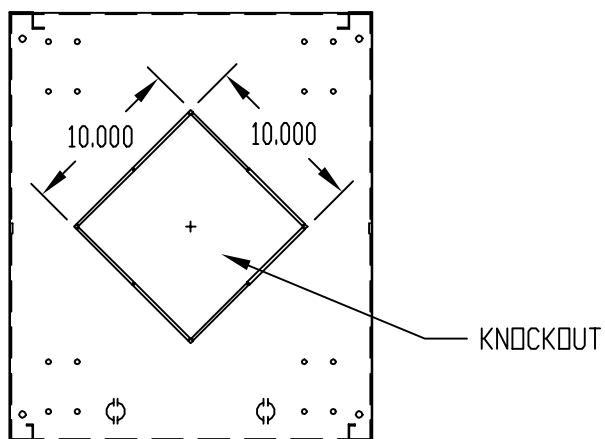

TOP VIEW

FRONT VIEW

RIGHT SIDE VIEW

REAR VIEW

BOTTOM VIEW

Ø1.109 KNOCKOUT  
(4 PLCS)

NOTES:  
 INTEGRAL PANEL MOUNTING RAILS ARE PIERCED Ø0.281  
 HOLES ON E.I.A. UNIVERSAL SPACING.  
 BOTTOM PIERCED FOR RC-7758 CASTERS OR RL-7766 LEVELERS

FINISH: BLACK TEXTURE

MATERIAL:  
 SIDES \_\_\_\_\_ 18 GA. STEEL  
 TOP, BOTTOM & RAIL SUPPORTS \_\_\_\_\_ 16 GA. STEEL

PART No.	A	B	C	D
VR-8924	61.312	66.562	28.906	61.656
VR-8925	70.062	75.312	33.281	36.031
VR-8926	78.812	84.062	37.656	40.406