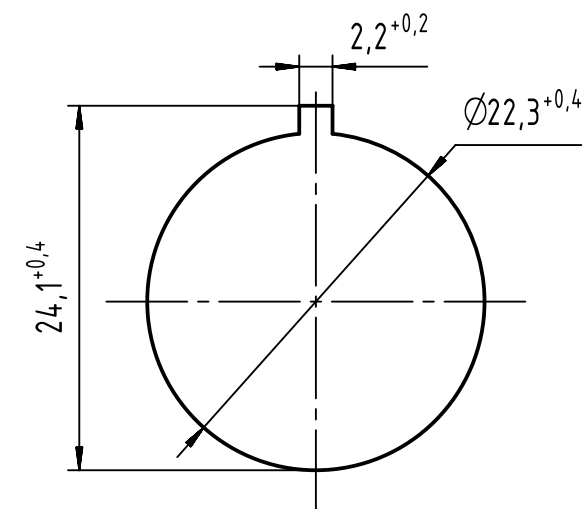

PANEL CUT DIMENSIONS

 All Dimensions in mm Original Size DIN A4		Scale 2:1	Free size tol.		Ref.
 All rights reserved Department EL PD		Created by TAMAS	Inspected by PRIESTER	Standardisation KÖHLER	Date 2018-04-24
HARTING Electronics GmbH D-32339 Espelkamp		Title har-port RJ45 coupler Cat.6 white			State Final Release
		Type TB	Number 09454521562		Doc-Key / ECM-Nr. 100775526/UGD/010/A 500000133321
				Rev. A	Page 1/1