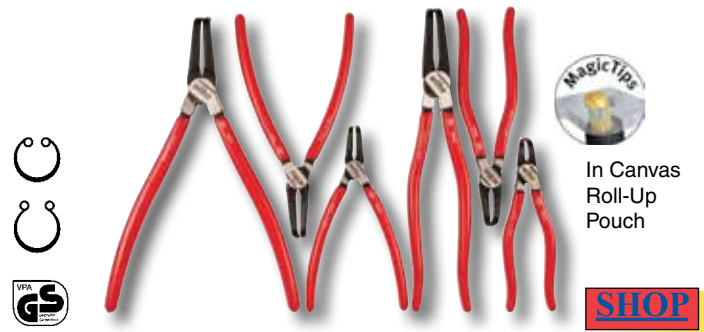

In Canvas Roll-Up Pouch

SHOP

34698 6 Pc. 90° Angle Internal & External Ring Pliers Set

Precision machined tips of Chrome-vanadium special tool steel. For inserting & removing retaining rings. Soft vinyl grips

Item#	34698	Set Includes:	↵	↵	lbs.
34615	3/4-2-3/8" / 19-60mm / tip .070	34625	3/4-2-3/8" / 19-60mm / tip .070		
34616	1-1/2-4" / 40-100mm / tip .090	34626	1-1/2-4" / 40-100mm / tip .090		
34617	3.5-5.5" / 85-140mm / tip .126	34627	3.5-5.5" / 85-140mm / tip .126