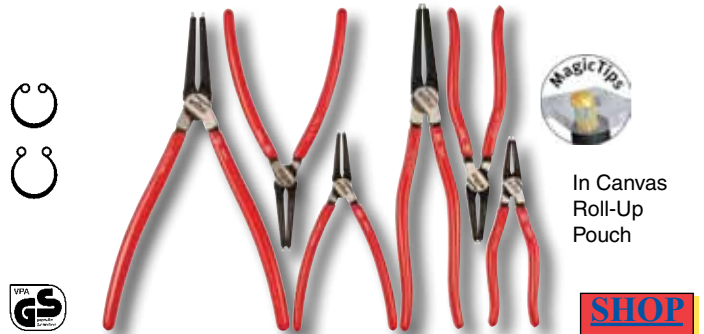

In Canvas Roll-Up Pouch

SHOP

34697 6 Pc. Straight Internal & External Ring Pliers Set

Precision machined tips of Chrome-vanadium special tool steel. For inserting & removing retaining rings. Soft vinyl grips

Item#	34697	Set Includes:	↵↶ lbs.	4.04
34610	3/4-2-3/8" / 19-60mm / tip .070	34620	3/4-2-3/8" / 19-60mm / tip .070	
34611	1-1/2-4" / 40-100mm / tip .090	34621	1-1/2-4" / 40-100mm / tip .090	
34612	3.5-5.5" / 85-140mm / tip .126	34622	3.5-5.5" / 85-140mm / tip .126