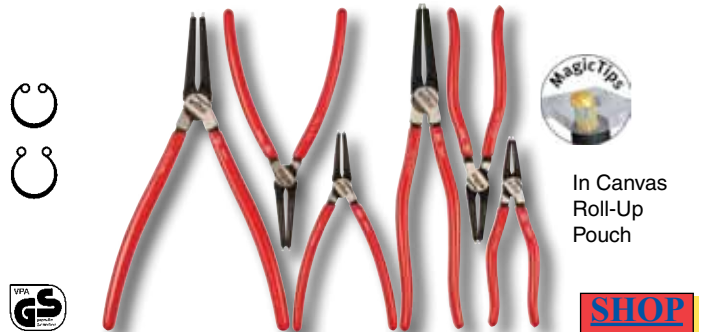

In Canvas Roll-Up Pouch

SHOP

34697 6 Pc. Straight Internal & External Ring Pliers Set

Precision machined tips of Chrome-vanadium special tool steel. For inserting & removing retaining rings. Soft vinyl grips

Item# 34697	Set Includes:	↵↶ lbs.
34610	3/4-2-3/8" / 19-60mm / tip .070	4.04
34611	1-1/2-4" / 40-100mm / tip .090	
34612	3.5-5.5" / 85-140mm / tip .126	
34620	3/4-2-3/8" / 19-60mm / tip .070	
34621	1-1/2-4" / 40-100mm / tip .090	
34622	3.5-5.5" / 85-140mm / tip .126