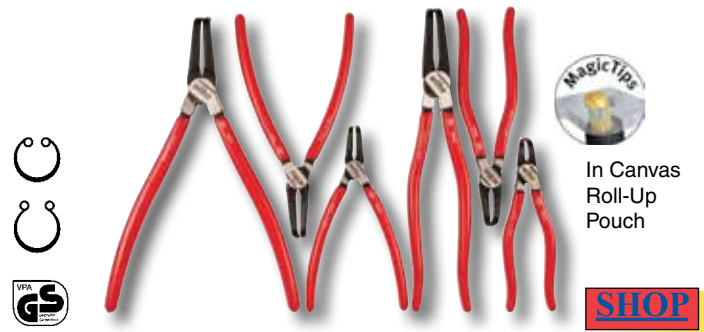

In Canvas Roll-Up Pouch

SHOP

34698 6 Pc. 90° Angle Internal & External Ring Pliers Set

Precision machined tips of Chrome-vanadium special tool steel. For inserting & removing retaining rings. Soft vinyl grips

Item# 34698	Set Includes:	↵↶ lbs.
34615	3/4-2-3/8" / 19-60mm / tip .070	4.06
34616	1-1/2-4" / 40-100mm / tip .090	
34617	3.5-5.5" / 85-140mm / tip .126	
34625	3/4-2-3/8" / 19-60mm / tip .070	
34626	1-1/2-4" / 40-100mm / tip .090	
34627	3.5-5.5" / 85-140mm / tip .126