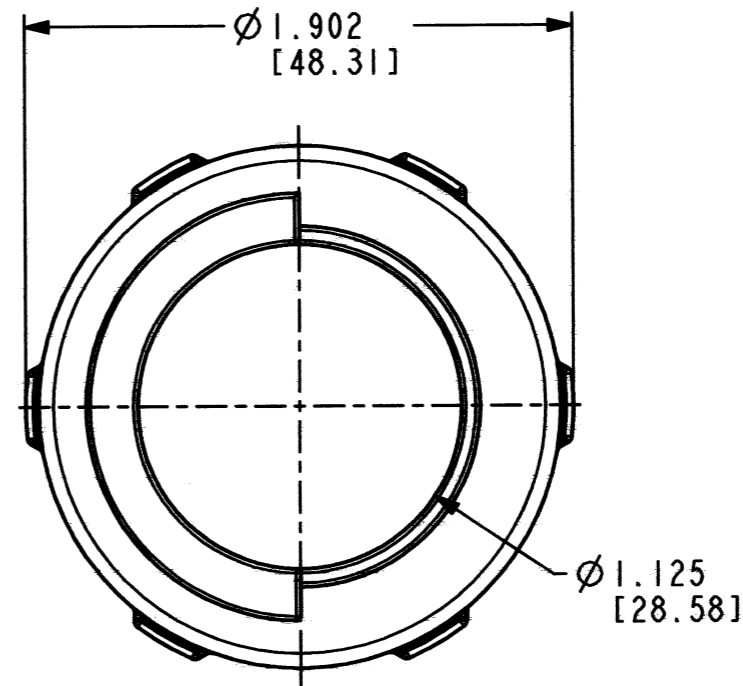

REV
NC 2428-024-2405

REVISIONS			
SYM	DESCRIPTION	DATE	APPROVED
NC	NEW RELEASE PER E.O. P21414	8/24/12	DM

SECTION A-A

4. COUNTRY OF ORIGIN IF OTHER THAN USA.
EXAMPLE: MADE IN CHINA

3. MATERIAL: PLASTIC.

2. ALL DIMENSIONS ARE .025 [0.64] UNLESS OTHERWISE SPECIFIED.

NOTES: 1. ALL DIMENSIONS ARE IN INCHES [MILLIMETERS].

	SIGNATURE & DATE
DR	I. GRANTCHAROVA 7/13/12
CHK	<i>[Signature]</i> 8/23/12
PE	<i>[Signature]</i> 8/23/12
APPD	DM 8/24/12
SCALE	NONE

**BACKSHELL
HDP SIZE 24
-L024**