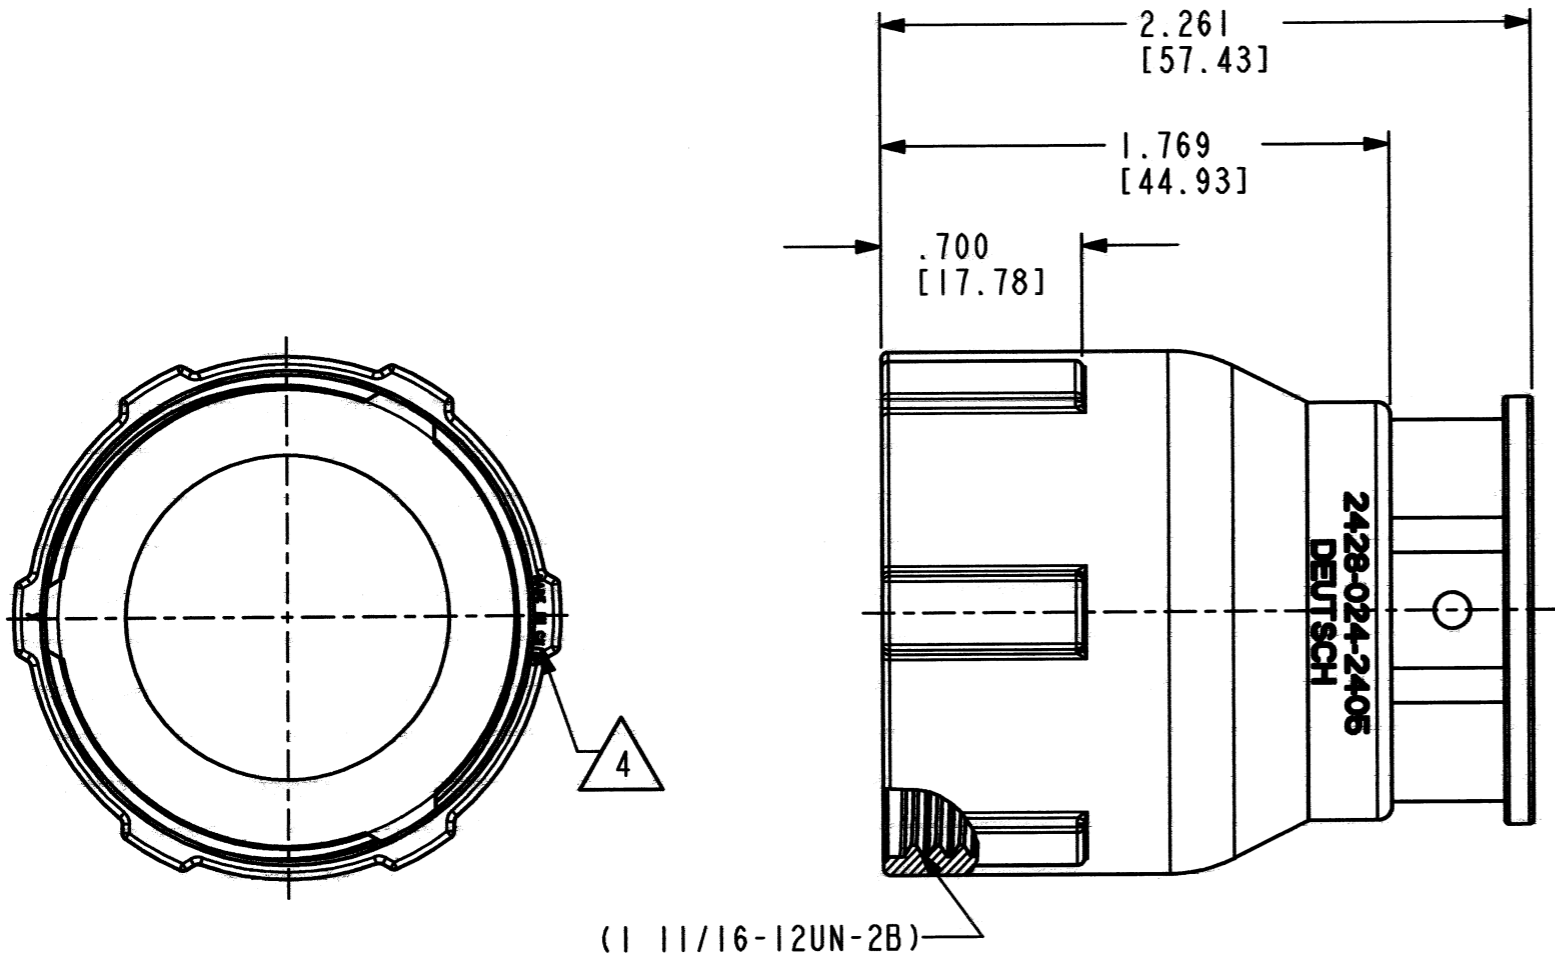

REV
NC 2428-024-2405

REVISIONS			
SYM	DESCRIPTION	DATE	APPROVED
NC	NEW RELEASE PER E.O. P21414	8/24/12	DM

SECTION A-A

4. COUNTRY OF ORIGIN IF OTHER THAN USA.
EXAMPLE: MADE IN CHINA

3. MATERIAL: PLASTIC.

2. ALL DIMENSIONS ARE .025 [0.64] UNLESS OTHERWISE SPECIFIED.

NOTES: 1. ALL DIMENSIONS ARE IN INCHES [MILLIMETERS].

	SIGNATURE & DATE
DR	I. GRANTCHAROVA 7/13/12
CHK	<i>[Signature]</i> 8/23/12
PE	<i>[Signature]</i> 8/23/12
APPD	DM 8/24/12
SCALE	NONE

**BACKSHELL
HDP SIZE 24
-L024**