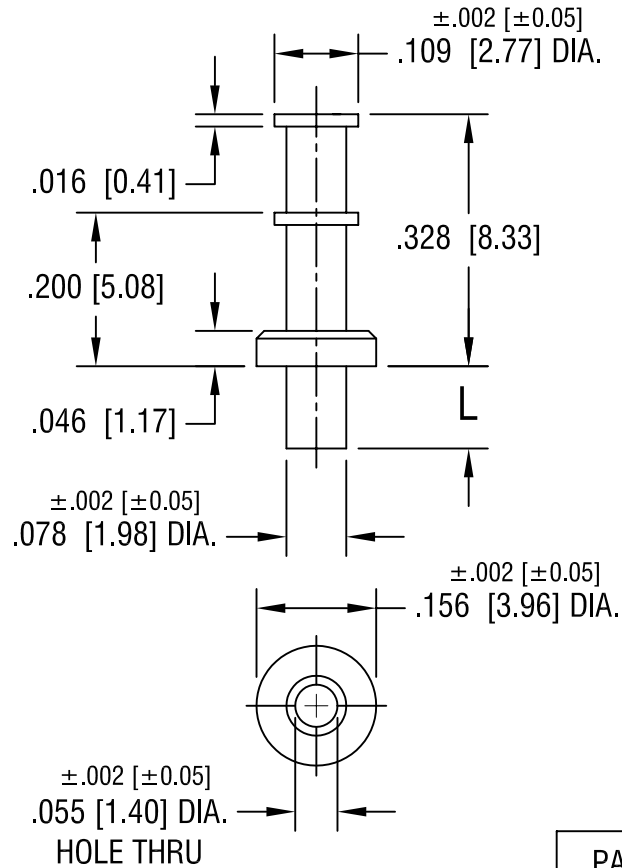

PART NO.	'L' DIM.
1582-1	.077 [1.95]
1582-2	.107 [2.72]
1582-3	.137 [3.48]
1582-4	.167 [4.24]

KEYSTONE ELECTRONICS CORP.

ASTORIA, N.Y. 11105-2017

PART NAME

TERMINAL

MATERIAL

BRASS

FINISH

TIN PLATE

DRN BY

BOONE

DATE

2.12.02

APPD

LN

SCALE

4X

TOLERANCES

INCH [MM]

DECIMAL ±.005 [±0.15]

ANGULAR ± 1°

UNLESS OTHERWISE SPECIFIED

CODE

C/M