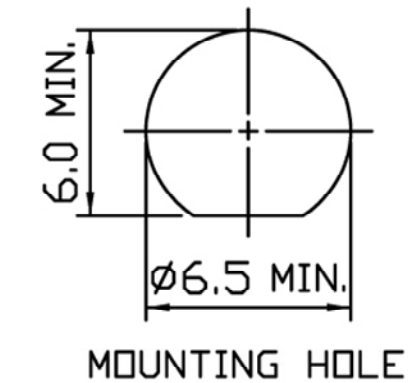

1/4"-36UNS

100±3

RG-174U CABLE  
黑色(BLACK)

- Notes**
1. SMA (F) Bulkhead Straight
  2. Heatshrink
  3. RG174U Cable
  4. SMB (F) Straight
  5. Impedance 50ohm
  6. Frequency Range 0 -1GHz

**NOT TO SCALE**

All Dimensions in mm

DESCRIPTION				
Cable Assy SMA(F) Bulkhead straight to SMB(F) straight plug cable Assy 100mm				
FILENAME	DRAWN BY	DATE	REVISED	PAGE
CBA-SMA-SMB1.VSD	John Fairall		01/08/2012	1 of 1
REVISIONS				
ZONE	REV	DESCRIPTION	DATE	APPROVED
N/A	1	First Issue	1.8.09	
	2	Update to SMB to show Female	30/7/12	JF
	3			
	4			
	5			
	6			