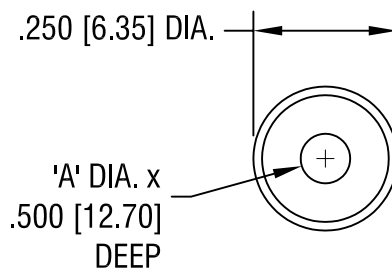

PART NO.	'A' DIA.
1304	.051 [1.30]
1305	.063 [1.60]
1306	.073 [1.85]
1307	.086 [2.18]

KEYSTONE ELECTRONICS CORP.			
ASTORIA, N.Y. 11105-2017			
PART NAME			
TOP SETTING TOOL			
MATERIAL			
C.R.S.			
FINISH		DRN BY	DATE
ZINC PLATE		BOONE	10.15.05
		APP'D	SCALE
		LN	3X
TOLERANCES		INCH	[MM]
DECIMAL		± .005	[± 0.15]
ANGULAR		± 1°	
UNLESS OTHERWISE SPECIFIED		CODE	DWG NO.
		C	1304-1307