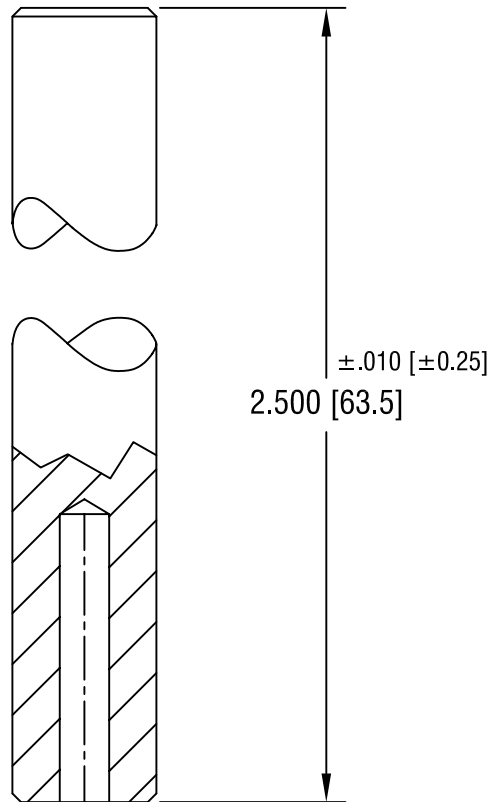

PART NO.	'A' DIA.
1304	.051 [1.30]
1305	.063 [1.60]
1306	.073 [1.85]
1307	.086 [2.18]

KEYSTONE ELECTRONICS CORP.			
ASTORIA, N.Y. 11105-2017			
PART NAME			
TOP SETTING TOOL			
MATERIAL			
C.R.S.			
FINISH		DRN BY	DATE
ZINC PLATE		BOONE	10.15.05
		APP'D	SCALE
		LN	3X
TOLERANCES		INCH	[MM]
DECIMAL		± .005	[± 0.15]
ANGULAR		± 1°	
UNLESS OTHERWISE SPECIFIED		CODE	DWG NO.
		C	1304-1307