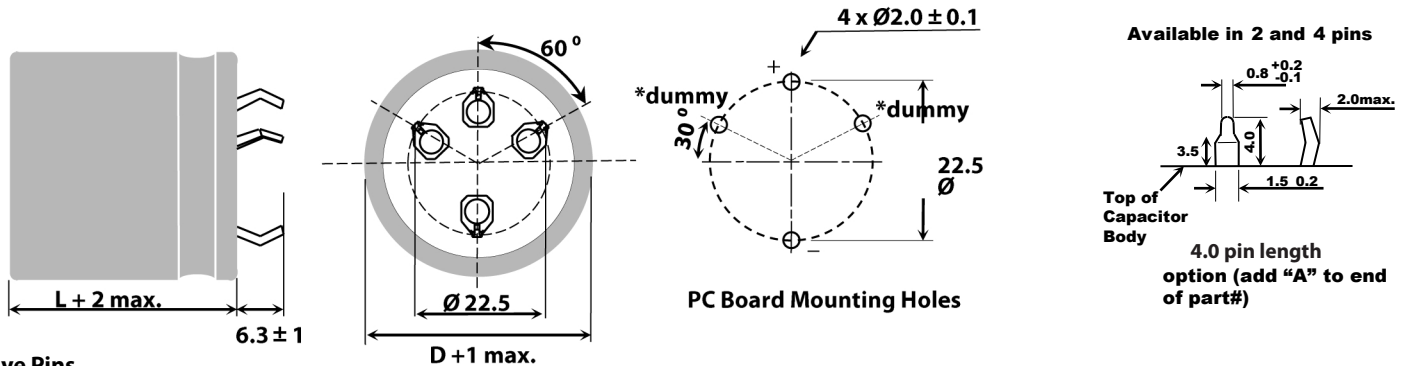

Five Pins

382L/LX (40 and 50mm diameter)