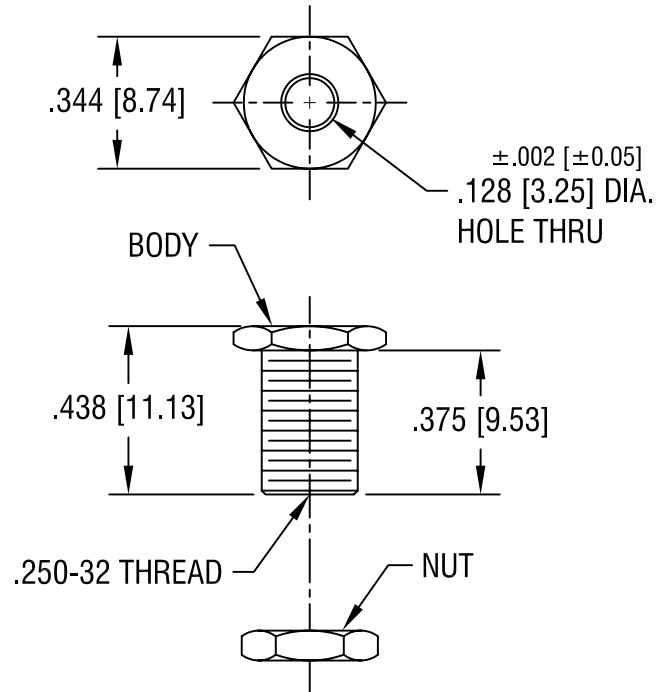

NOTES:

1. BODY:

MAT'L - BRASS, NICKEL PLATE

NUT:

MAT'L - BRASS, NICKEL PLATE

KEYSTONE ELECTRONICS CORP.			
ASTORIA, N.Y. 11105-2017			
PART NAME		PANEL BEARING	
MATERIAL		AS NOTED	
FINISH		DRN BY	DATE
AS NOTED		BOONE	2.22.91
		APPD	SCALE
		LN	2X
TOLERANCES	INCH [MM]	CODE	DWG NO.
DECIMAL	$\pm .005$ [± 0.15]	C	1706
ANGULAR	$\pm 1^\circ$		
UNLESS OTHERWISE SPECIFIED			