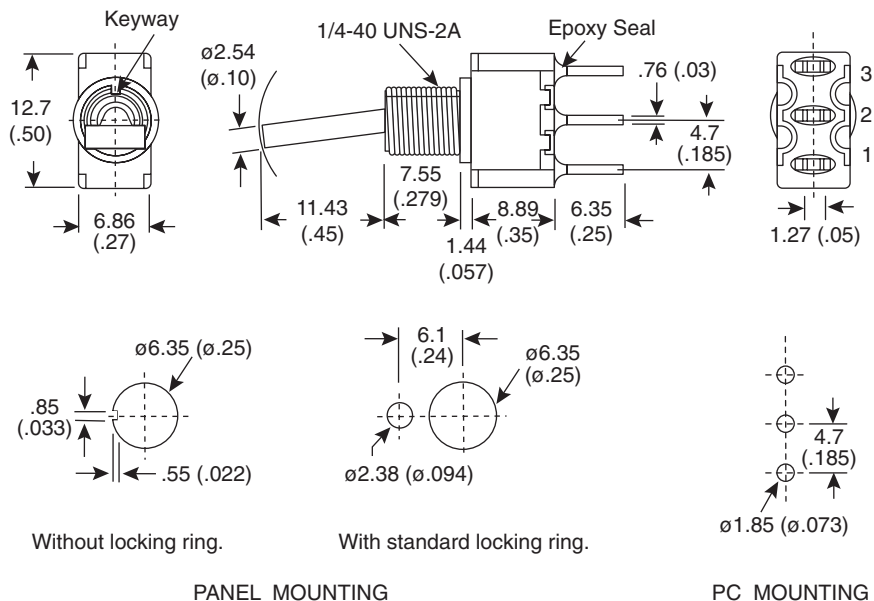

Dimensions: mm (in.)

POS.1	POS.2
ON	(ON)
2-3	2-1

SWITCH FUNCTION

**Mechanical Specifications:**

- Operating Temperature: -30°C to +85°C

**Note:**

- RoHS Compliant by exemption

**Electrical Specifications:**

- Contact Resistance: 10mΩ max. initial @ 2-4VDC 100mA
- Insulation Resistance: 1,000MΩ min.
- Rating: 2A/ 250VAC, 5A/ 120VAC or 28VDC
- Dielectric Strength: 1,000 V RMS@ sea level

**Materials:**

- Case: Diallyl phthalate (DAP)
- Acuator: Brass, chrome plated.
- Bushing: Brass, nickel plated.
- Housing: Stainless steel.
- Terminal/Contact: Silver plated.