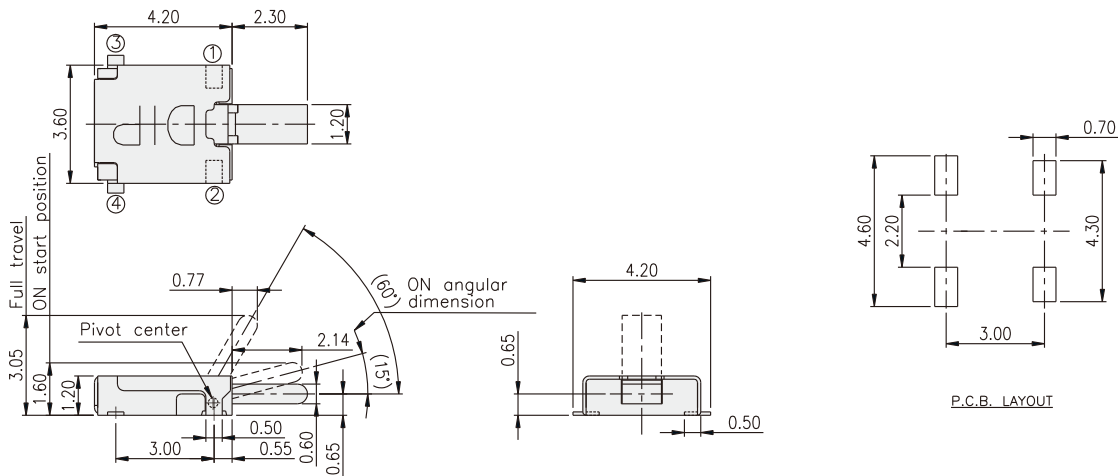

NEW

FEATURES

- ※F or L terminations
- ※Long Travel type
- ※50,000 operation life cycles

APPLICATION

- ※Consumer electronics
- ※Detection of video cameras
- ※Open/close detection
- ※Safety control device
- ※Heat energy regulator

SPECIFICATION

Contact Rating	50uA, 3V DC to 10mA, 5V DC
Contact Resistance	1Ω max.
Insulation Resistance	100MΩ min.
Dielectric Strength	100V AC/1 minute
Operating Force	40gf max.
Travel	60°
Operating Life	50,000 cycles
Operating Temp.	-10°C ~ +60°C
Storage Temp.	-20°C ~ +70°C

HOW TO ORDER

CIRCUIT

PACKAGE

<Tape & Reel>
3500 pcs

TU-DF

TU-DCL