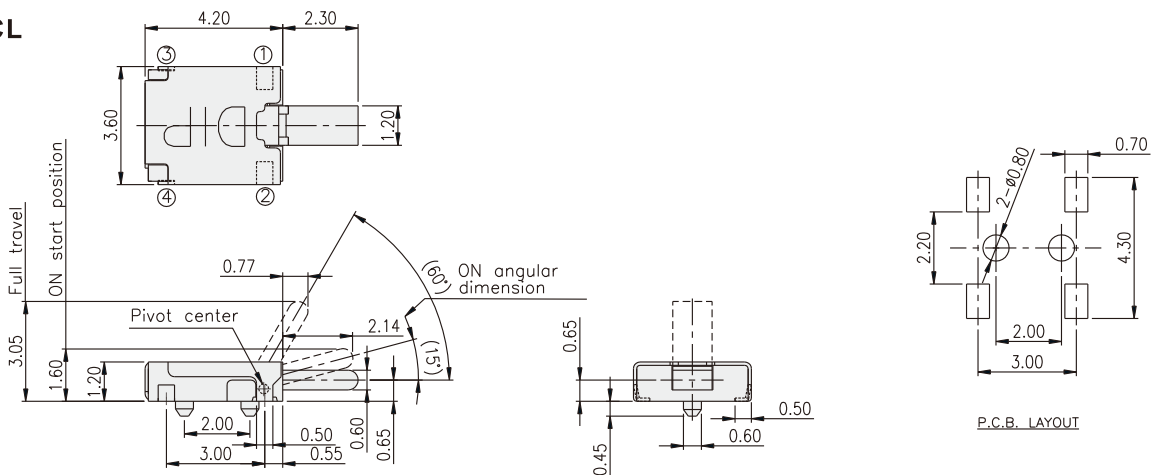

NEW

FEATURES

- ※F or L terminations
- ※Long Travel type
- ※50,000 operation life cycles

APPLICATION

- ※Consumer electronics
- ※Detection of video cameras
- ※Open/close detection
- ※Safety control device
- ※Heat energy regulator

SPECIFICATION

Contact Rating	50uA, 3V DC to 10mA, 5V DC
Contact Resistance	1Ω max.
Insulation Resistance	100MΩ min.
Dielectric Strength	100V AC/1 minute
Operating Force	40gf max.
Travel	60°
Operating Life	50,000 cycles
Operating Temp.	-10°C ~ +60°C
Storage Temp.	-20°C ~ +70°C

HOW TO ORDER

CIRCUIT

PACKAGE

<Tape & Reel>
3500 pcs

TU-DF

TU-DCL