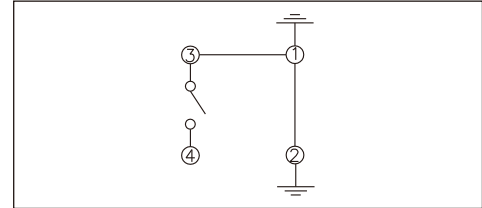

NEW

FEATURES

- ※F or L terminations
- ※Long Travel type
- ※50,000 operation life cycles

APPLICATION

- ※Consumer electronics
- ※Detection of video cameras
- ※Open/close detection
- ※Safety control device
- ※Heat energy regulator

SPECIFICATION

Contact Rating	50uA, 3V DC to 10mA, 5V DC
Contact Resistance	1Ω max.
Insulation Resistance	100MΩ min.
Dielectric Strength	100V AC/1 minute
Operating Force	40gf max.
Travel	60°
Operating Life	50,000 cycles
Operating Temp.	-10°C ~ +60°C
Storage Temp.	-20°C ~ +70°C

HOW TO ORDER

CIRCUIT

PACKAGE

<Tape & Reel>
3500 pcs

TU-DF

TU-DCL