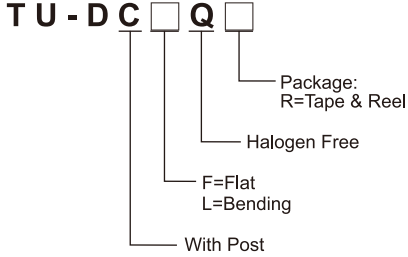

NEW

FEATURES

- ※F or L terminations
- ※Long Travel type
- ※50,000 operation life cycles

APPLICATION

- ※Consumer electronics
- ※Detection of video cameras
- ※Open/close detection
- ※Safety control device
- ※Heat energy regulator

SPECIFICATION

Contact Rating	50uA, 3V DC to 10mA, 5V DC
Contact Resistance	1Ω max.
Insulation Resistance	100MΩ min.
Dielectric Strength	100V AC/1 minute
Operating Force	40gf max.
Travel	60°
Operating Life	50,000 cycles
Operating Temp.	-10°C ~ +60°C
Storage Temp.	-20°C ~ +70°C

HOW TO ORDER