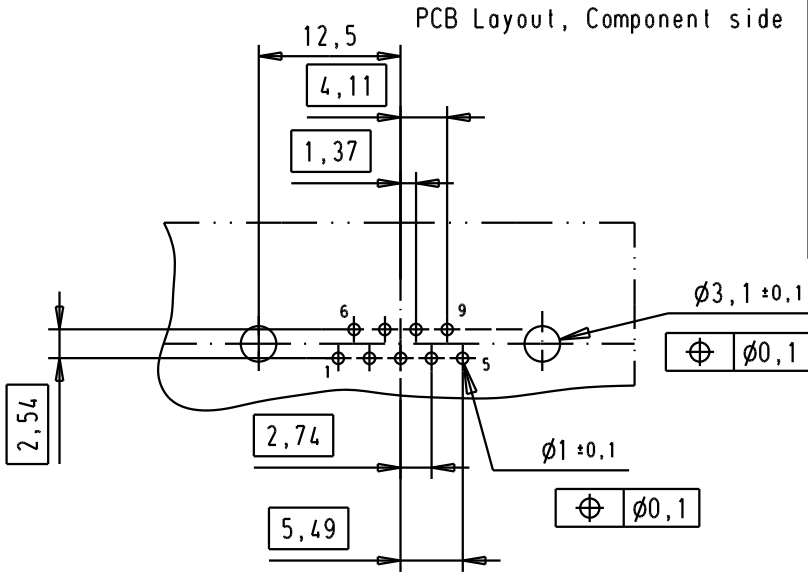

D  
 C  
 B  
 A

SPECIFICATION

Mating Cycles	500
Filter type	C
Capacitance	3900pf ± 20%
Working Voltage	100v
Current Rating	7.5A
Insulation Resistance	>1GΩ

FREQUENCY (MHz)	ATTENUATION (dB)
5	6dB
10	11dB
50	25dB
100	35dB
500	35dB
1000	32dB

							D-Sub, female, angled, 9 Poles, with turned solder pin, fixing hole	Me?Ms Lab/ Scale 1.5:1	
			Detail.	8-JUL-02	CV				All Dim. in mm Orig. Size DIN A 4
			Insp.						
			Stand.						
32802	11/07/05	JMDR	HARTING EURL				TB 09641147240	Blatt/ Page 1 / 1	
31058	8-JUL-02	CV	F-95972 Paris						
Mod.	Dat.	Name	Sub.						