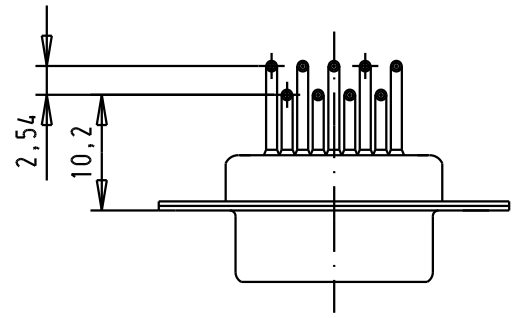

D  
 C  
 B  
 A

SPECIFICATION

Mating Cycles	500
Filter type	C
Capacitance	3900pf ± 20%
Working Voltage	100v
Current Rating	7.5A
Insulation Resistance	>1GΩ

FREQUENCY (MHz)	ATTENUATION (dB)
5	6dB
10	11dB
50	25dB
100	35dB
500	35dB
1000	32dB

							D-Sub, female, angled, 9 Poles, with turned solder pin, fixing hole	Me?Ms Lab/ Scale 1.5:1	
			Detail.	8-JUL-02	CV				All Dim. in mm Orig. Size DIN A 4
			Insp.						
			Stand.						
32802	11/07/05	JMDR	HARTING EURL				TB 09641147240	Blatt/ Page 1 / 1	
31058	8-JUL-02	CV	F-95972 Paris						
Mod.	Dat.	Name	Sub.						