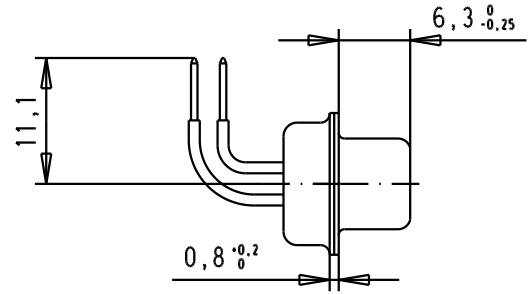

D  
 C  
 B  
 A

SPECIFICATION

Mating Cycles	500
Filter type	C
Capacitance	3900pf ± 20%
Working Voltage	100v
Current Rating	7.5A
Insulation Resistance	>1GΩ

FREQUENCY (MHz)	ATTENUATION (dB)
5	6dB
10	11dB
50	25dB
100	35dB
500	35dB
1000	32dB

							D-Sub, female, angled, 9 Poles, with turned solder pin, fixing hole	Me?Ms Lab/ Scale 1.5:1	
			Detail.	8-JUL-02	CV				All Dim. in mm Orig. Size DIN A 4
			Insp.						
			Stand.						
32802	11/07/05	JMDR	HARTING EURL				TB 09641147240	Blatt/ Page 1 / 1	
31058	8-JUL-02	CV	F-95972 Paris						
Mod.	Dat.	Name	Sub.						