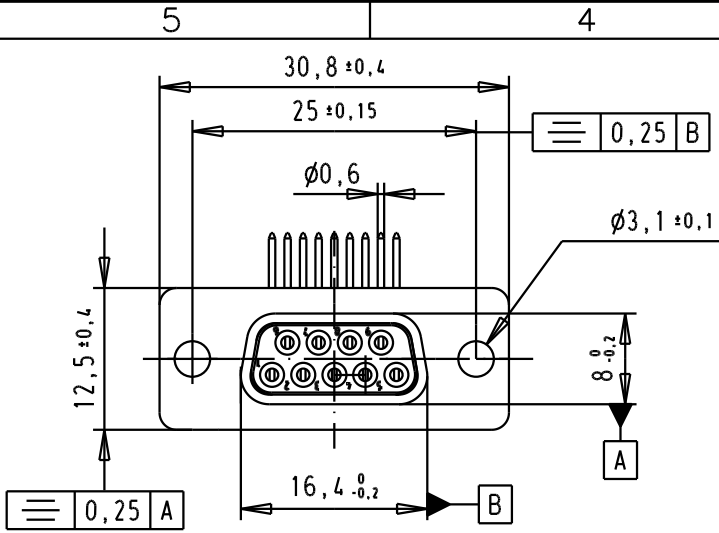

D  
 C  
 B  
 A

SPECIFICATION

Mating Cycles	500
Filter type	C
Capacitance	3900pf ± 20%
Working Voltage	100v
Current Rating	7.5A
Insulation Resistance	>1GΩ

FREQUENCY (MHz)	ATTENUATION (dB)
5	6dB
10	11dB
50	25dB
100	35dB
500	35dB
1000	32dB

							D-Sub, female, angled, 9 Poles, with turned solder pin, fixing hole	Me?Ms Lab/ Scale 1.5:1	
			Detail.	8-JUL-02	CV				All Dim. in mm Orig. Size DIN A 4
			Insp.						
			Stand.						
32802	11/07/05	JMDR	HARTING EURL				TB 09641147240	Blatt/ Page 1 / 1	
31058	8-JUL-02	CV	F-95972 Paris						
Mod.	Dat.	Name	Sub.						