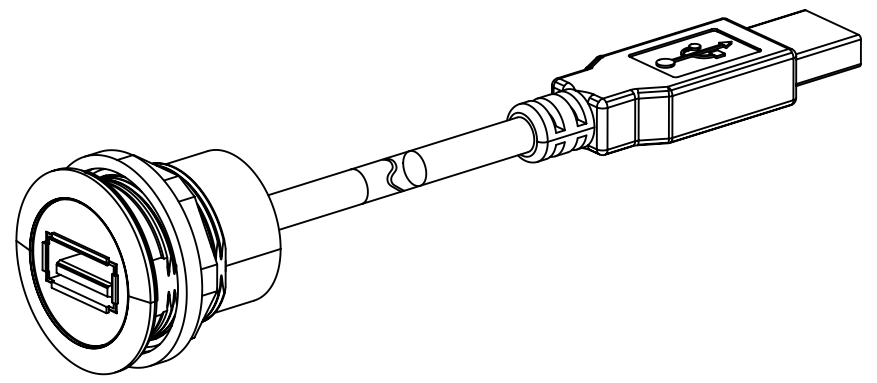

Length A	Part number
0,4m	09 45 452 1928
0,15m	09 45 452 1927
0,5m	09 45 452 1920
1,0m	09 45 452 1921
1,5m	09 45 452 1922
2,0m	09 45 452 1923
3,0m	09 45 452 1924
4,0m	09 45 452 1926
5,0m	09 45 452 1925

	All Dimensions in mm Original Size DIN A4		Scale 1:1	Free size tol.		Ref.	
	All rights reserved Department EC PD - FR		Created by DOUGE	Inspected by BAGDIKIAN	Standardisation HOFFMANN	Date 2014-03-28	State Final Release
HARTING Electronics GmbH D-32339 Espelkamp		Title har-port USB 2.0 A_A				Doc-Key / ECM-Nr. 100205257/UGD/002/C 500000073303	
		Type TB	Number 0945452192X			Rev. C	Page 1/1