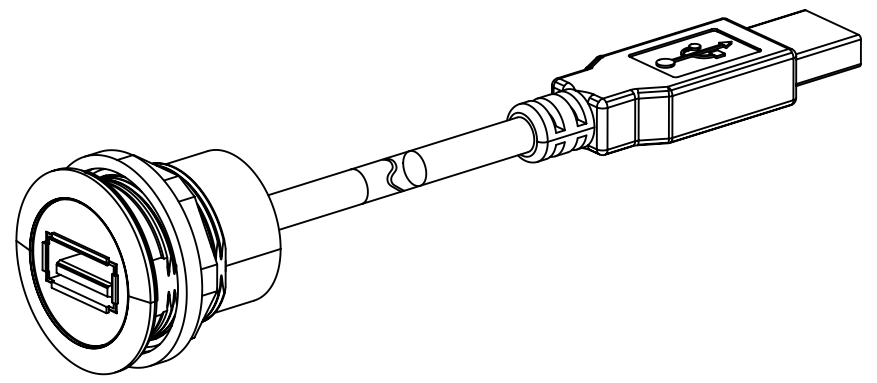

Length A	Part number
0,4m	09 45 452 1928
0,15m	09 45 452 1927
0,5m	09 45 452 1920
1,0m	09 45 452 1921
1,5m	09 45 452 1922
2,0m	09 45 452 1923
3,0m	09 45 452 1924
4,0m	09 45 452 1926
5,0m	09 45 452 1925

	All rights reserved Department EC PD - FR	All Dimensions in mm Original Size DIN A4		Scale 1:1	Free size tol.	Ref.	
		Created by DOUGE	Inspected by BAGDIKIAN	Standardisation HOFFMANN	Date 2014-03-28	State Final Release	
HARTING Electronics GmbH D-32339 Espelkamp		Title har-port USB 2.0 A_A				Doc-Key / ECM-Nr. 100205257/UGD/002/C 500000073303	
		Type TB	Number 0945452192X			Rev. C	Page 1/1