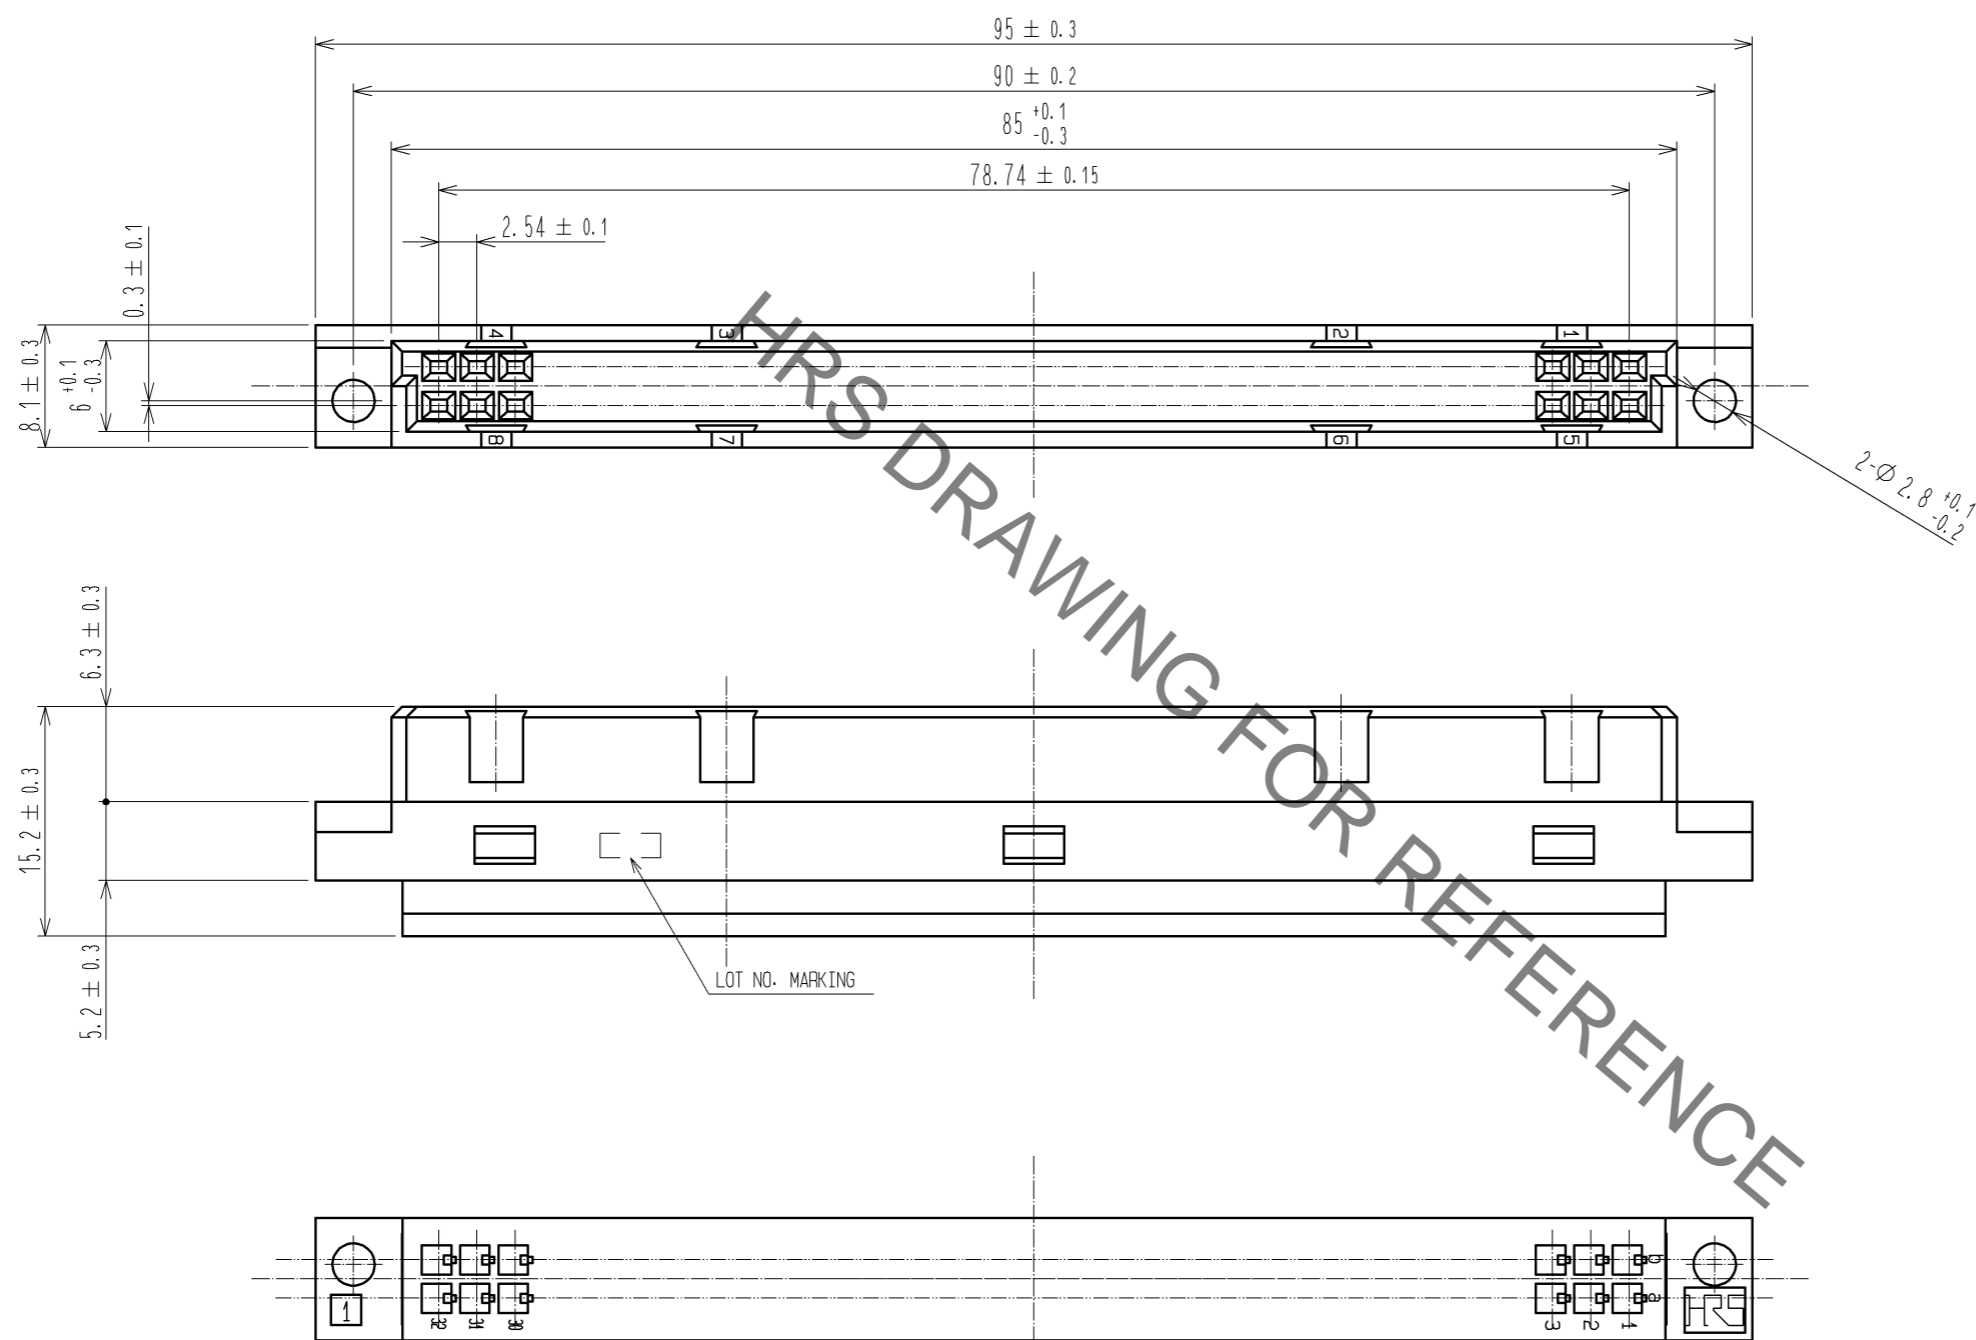

HRS DRAWING FOR REFERENCE

1, 2	PBT	GRAY UL94V-0
NO.	MATERIAL	FINISH . REMARKS

UNITS mm		SCALE 2 : 1	COUNT 	DESCRIPTION OF REVISIONS	DESIGNED	CHECKED	DATE
HIROSE ELECTRIC CO., LTD.				APPROVED : HT. YAMAGUCHI 12.07.18	DRAWING NO. EDC3-019756-00		
				CHECKED : HT. YAMAGUCHI 12.07.18	PART NO. PCN10-64S-2.54C		
				DESIGNED : KJ. NISHIWAKI 12.07.18	CODE NO. CL583-0243-0-00		
				DRAWN : CR. TAKESHIMA 12.07.13	1/1		