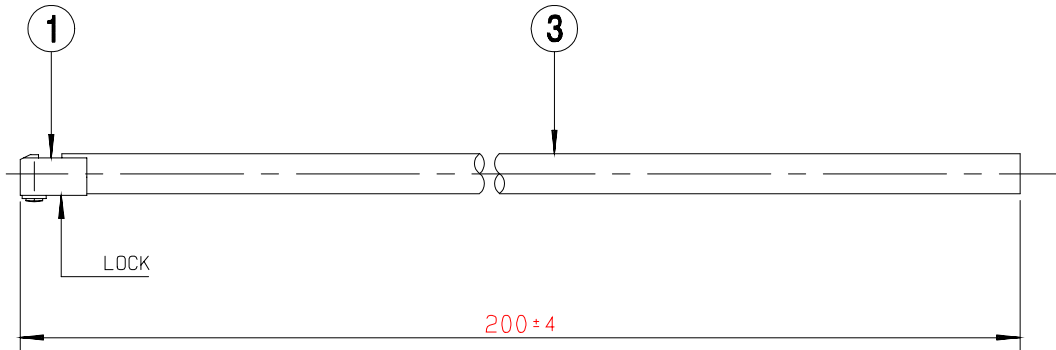

UMP HIGHT 3 RIGHT ANGLE LOCK

R285.020.401

20 CM CABLE 2.6/50 S-BR

Series : **CORD-STD**

PACKAGING		
Standard	Unit	Other
100	'W' option	Contact us

- * 1 * Connector A : **R107.301.200**
- * 2 * Connector B :
- * 3 * Cable : **C291.170.017**
- Type : **CAB HF 2.6/50 KX 22A MARRON**