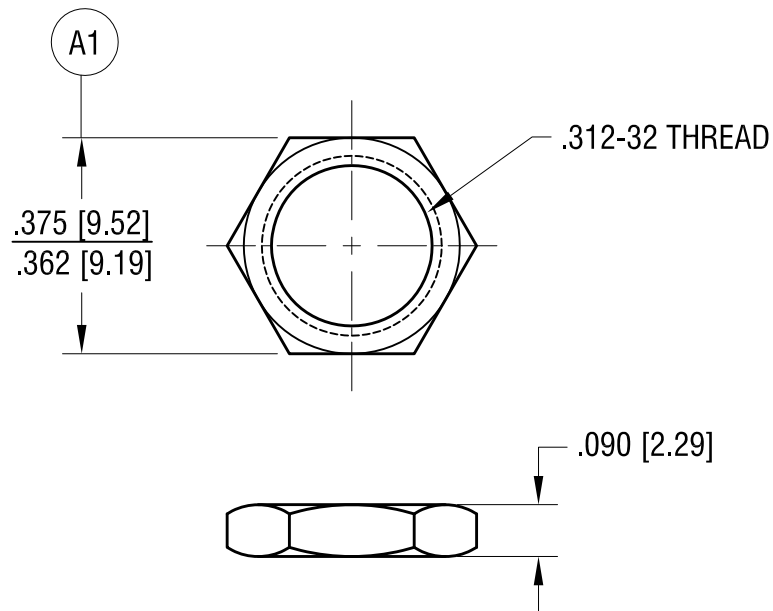

ACTUAL SIZE

4.16.18	(A1) WAS $.375 \pm .005$ CHANGE AS PER ECN 18-020	A
DATE	DESCRIPTION	REV.

KEYSTONE ELECTRONICS CORP.			
www.keyelco.com • NEW HYDE PARK, NY 11040 • Tel (516) 328-7500			
PART NAME		.312-32 NUT	
MATERIAL		BRASS	
FINISH		DRN BY	DATE
NICKEL PLATE		BOONE	12.15.06
		APP'D	SCALE
		LN	3X
TOLERANCES	INCH [MM]	CODE	DWG NO.
DECIMAL	$\pm .005$ [± 0.13]	C	1472
ANGULAR	$\pm 1^\circ$		
UNLESS OTHERWISE SPECIFIED			