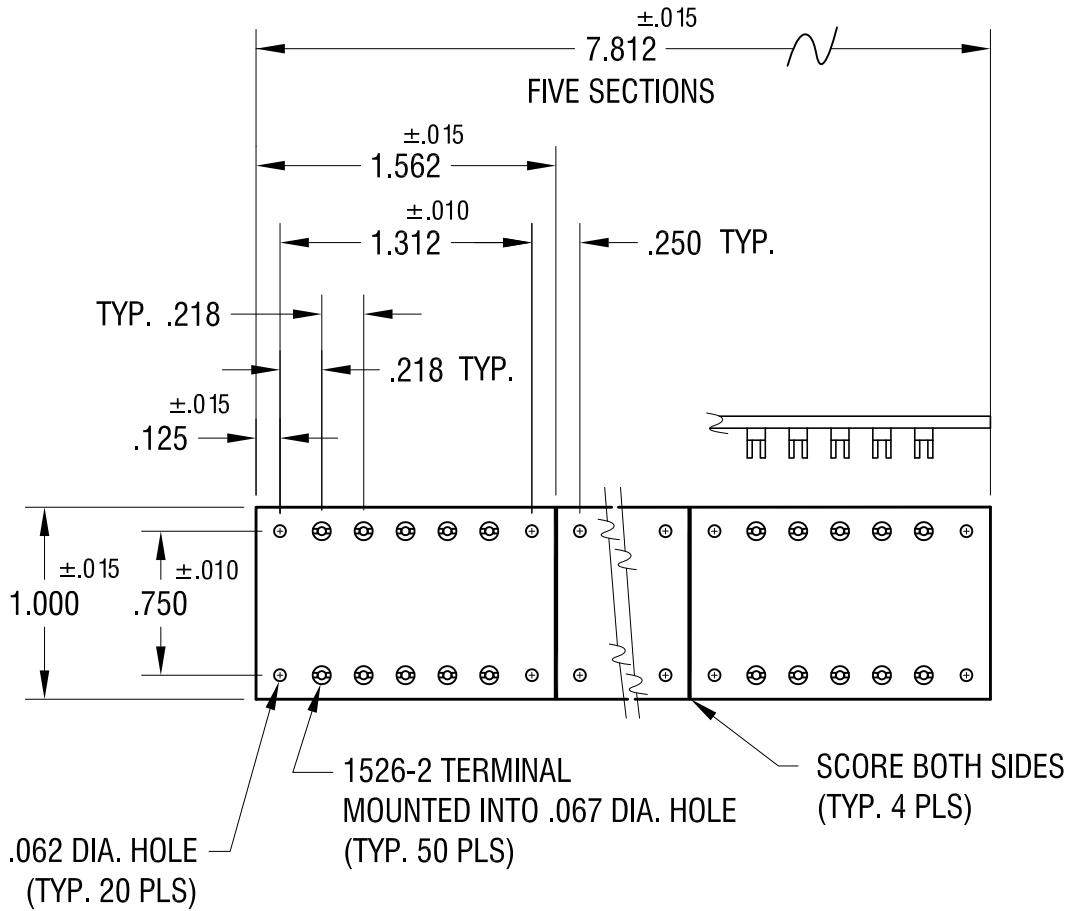

THIS DOCUMENT IS THE PROPERTY OF
KEYSTONE ELECTRONICS CORP. AND
SHALL NOT BE REPRODUCED, DISTRIBUTED
OR USED AS A BASIS FOR MANUFACTURE
WITHOUT PRIOR WRITTEN PERMISSION
FROM KEYSTONE ELECTRONICS CORP.

KEYSTONE ELECTRONICS CORP.

www.keyelco.com • ASTORIA, N.Y. 11105-2017 • Tel (718) 956-8900

PART NAME

MINIATURE TURRET TERMINAL BOARD

MATERIAL

.062 TH'K G-10 GLASS EPOXY

FINISH

AS NOTED

DRN BY

BOONE

DATE

1.7.82

APP'D

LN

SCALE

1X

TOLERANCES

INCH [MM]

CODE

DWG NO.

DECIMAL ±.005 [±]

C

ANGULAR ± 1°
UNLESS OTHERWISE SPECIFIED

15230

5.5.05

REVISED

A

DATE

DESCRIPTION

REV.