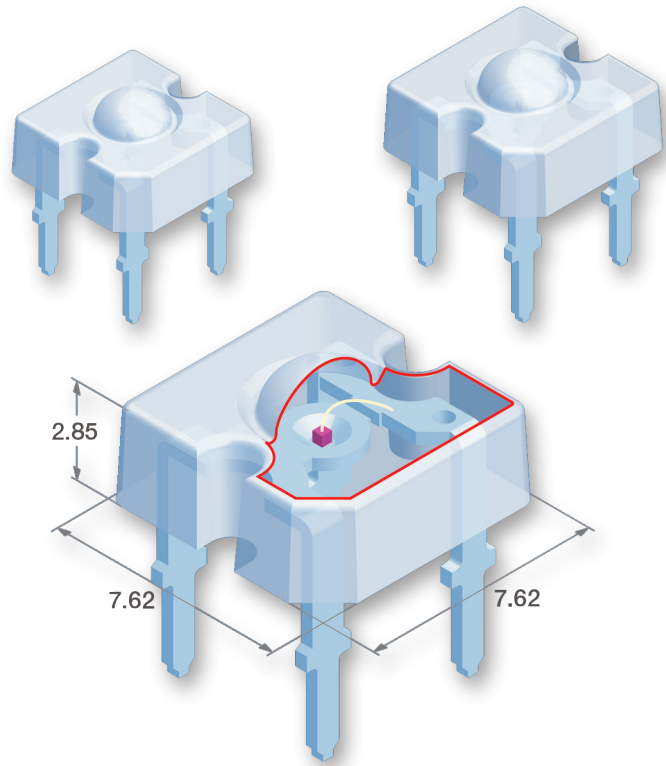

High-performance Vishay TELUX™ LEDs feature a full color range of devices with a wide viewing angle and high luminous flux.

TELUX LEDs are especially designed for rough applications that require a high luminous intensity. These include automotive applications such as brake lights, taillights, and turn signals, as well as outdoor applications such as traffic signals, message panels, and warning lights.

TELUX LEDs are offered in red, yellow, true green, blue, and white versions, and with a choice of 30°, 45°, and 55° angles of half intensity or oval emission characteristics with 25° x 68° and 40° x 90° angles of half intensity.

With their excellent luminous flux performance and extended operating temperature range for AlInGaP from -40 °C to +110 °C, TELUX LEDs are the premier solution for all exterior automotive and outdoor LED applications.