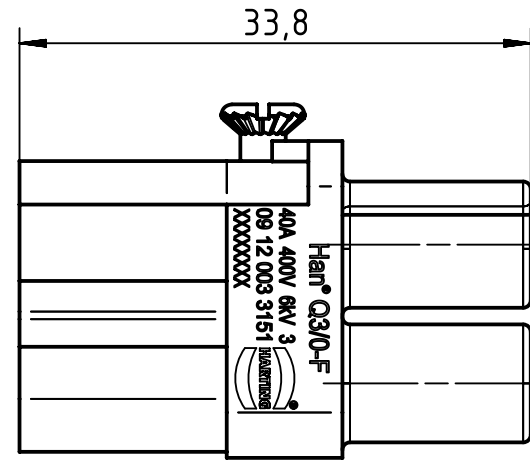

1 2 3 4 5 6

A

B

C

D

Insert fixing screw  
separately enclosed

stripping length 10 mm<sup>2</sup> (AWG 8) = 12 mm

	All Dimensions in mm Original Size DIN A4		Scale 2:1	Free size tol.		Ref.
			Created by HOLLERT	Inspected by SCHNIEDER	Standardisation TIEMANNA	Date 2014-10-27
All rights reserved Department EL PD - DE		Title <b>Han Q3/0 -F- Crimp</b>			State Final Release	
HARTING Electric GmbH & Co. KG D-32339 Espelkamp		Type TB			Number 09 12 003 3151	
					Doc-Key / ECM-Nr. 100221449/UGD/002/D 500000081124	Rev. <b>D</b>
					Page 1/1	