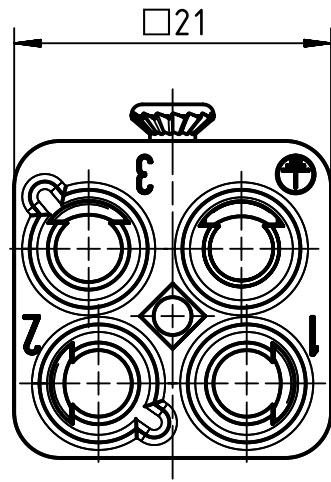

1 2 3 4 5 6

A

B

C

D

Insert fixing screw  
separately enclosed

stripping length 10 mm<sup>2</sup> (AWG 8) = 12 mm

	All Dimensions in mm Original Size DIN A4		Scale 2:1	Free size tol.		Ref.
			Created by HOLLERT	Inspected by SCHNIEDER	Standardisation TIEMANNA	Date 2014-10-27
All rights reserved Department EL PD - DE		Title <b>Han Q3/0 -F- Crimp</b>			State Final Release	
HARTING Electric GmbH & Co. KG D-32339 Espelkamp		Type TB			Number 09 12 003 3151	
					Doc-Key / ECM-Nr. 100221449/UGD/002/D 500000081124	Rev. <b>D</b>
					Page 1/1	