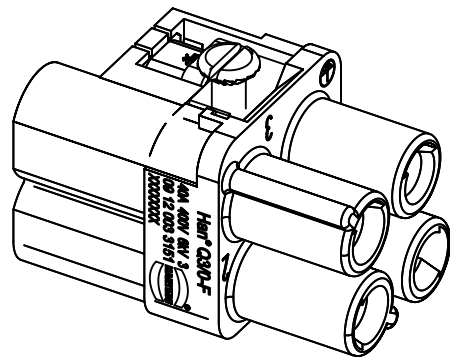

1 2 3 4 5 6

A

B

C

D

Insert fixing screw  
separately enclosed

stripping length 10 mm<sup>2</sup> (AWG 8) = 12 mm

	All Dimensions in mm Original Size DIN A4		Scale 2:1	Free size tol.		Ref.
			Created by HOLLERT	Inspected by SCHNIEDER	Standardisation TIEMANNA	Date 2014-10-27
All rights reserved Department EL PD - DE		Title <b>Han Q3/0 -F- Crimp</b>			State Final Release	
HARTING Electric GmbH & Co. KG D-32339 Espelkamp		Type TB			Number 09 12 003 3151	
					Doc-Key / ECM-Nr. 100221449/UGD/002/D 500000081124	Rev. <b>D</b>
					Page 1/1	