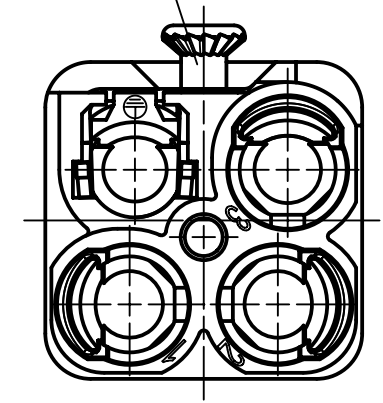

1 2 3 4 5 6

A

B

C

D

Insert fixing screw  
separately enclosed

stripping length 10 mm<sup>2</sup> (AWG 8) = 12 mm

	All Dimensions in mm Original Size DIN A4		Scale 2:1	Free size tol.		Ref.
			Created by HOLLERT	Inspected by SCHNIEDER	Standardisation TIEMANNA	Date 2014-10-27
All rights reserved Department EL PD - DE		Title <b>Han Q3/0 -F- Crimp</b>			State Final Release	
HARTING Electric GmbH & Co. KG D-32339 Espelkamp		Type TB			Number 09 12 003 3151	
					Doc-Key / ECM-Nr. 100221449/UGD/002/D 500000081124	Rev. <b>D</b>
					Page 1/1	