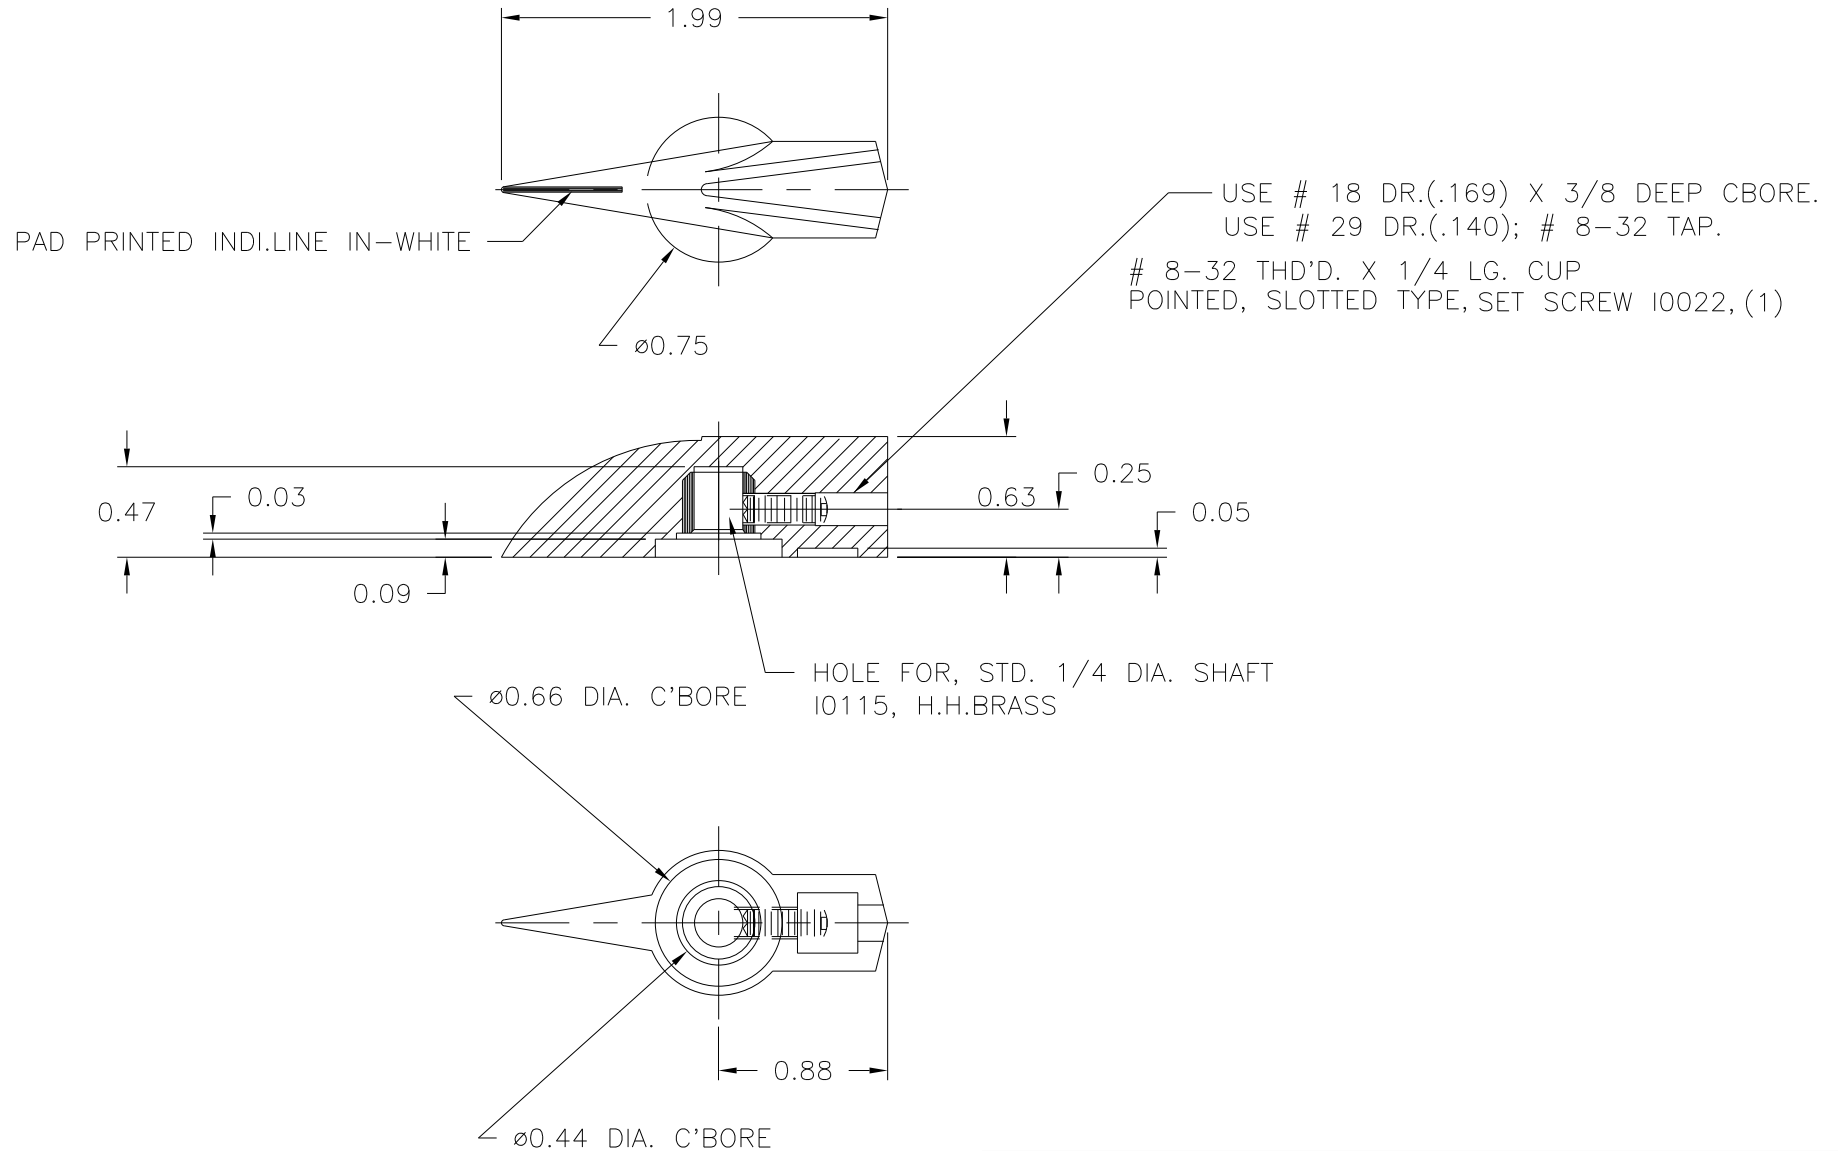

PART NAME: KNOB

SCALE: 1:1

DATE: 7/25/94

DR. BHD

DAVIES MOLDING COMPANY
CAROL STREAM, ILLINOIS 60188

P/N 2350-AH

BASE PART 2350-02

SET SCREW I0022

THIS DRAWING IS THE PROPERTY OF DAVIES MOLDING COMPANY, IS SUBMITTED SOLELY AS A DESIGN OR ENGINEERING PROJECT.
WE ACCEPT NO RESPONSIBILITY WHATSOEVER FOR THE PRACTICAL APPLICATION OF THE PIECES MADE TO THIS DESIGN.

MARERIAL : #4311 PLENCO PHENOLIC (B41)
COLOR : BLACK

TOLERANCES: UNLESS OTHERWISE SPECIFIED	DO NOT SCALE DRAWING			
DECIMALS: X.XXX ± .005 X.XX ± .015	MM: X.XX ± 0.15MM X.X ± 0.4MM	-	UPDATED TOOLBOX	JAM10/21/02
FRACTIONS ± 1/64	ANG. ± 1°	CHANGES