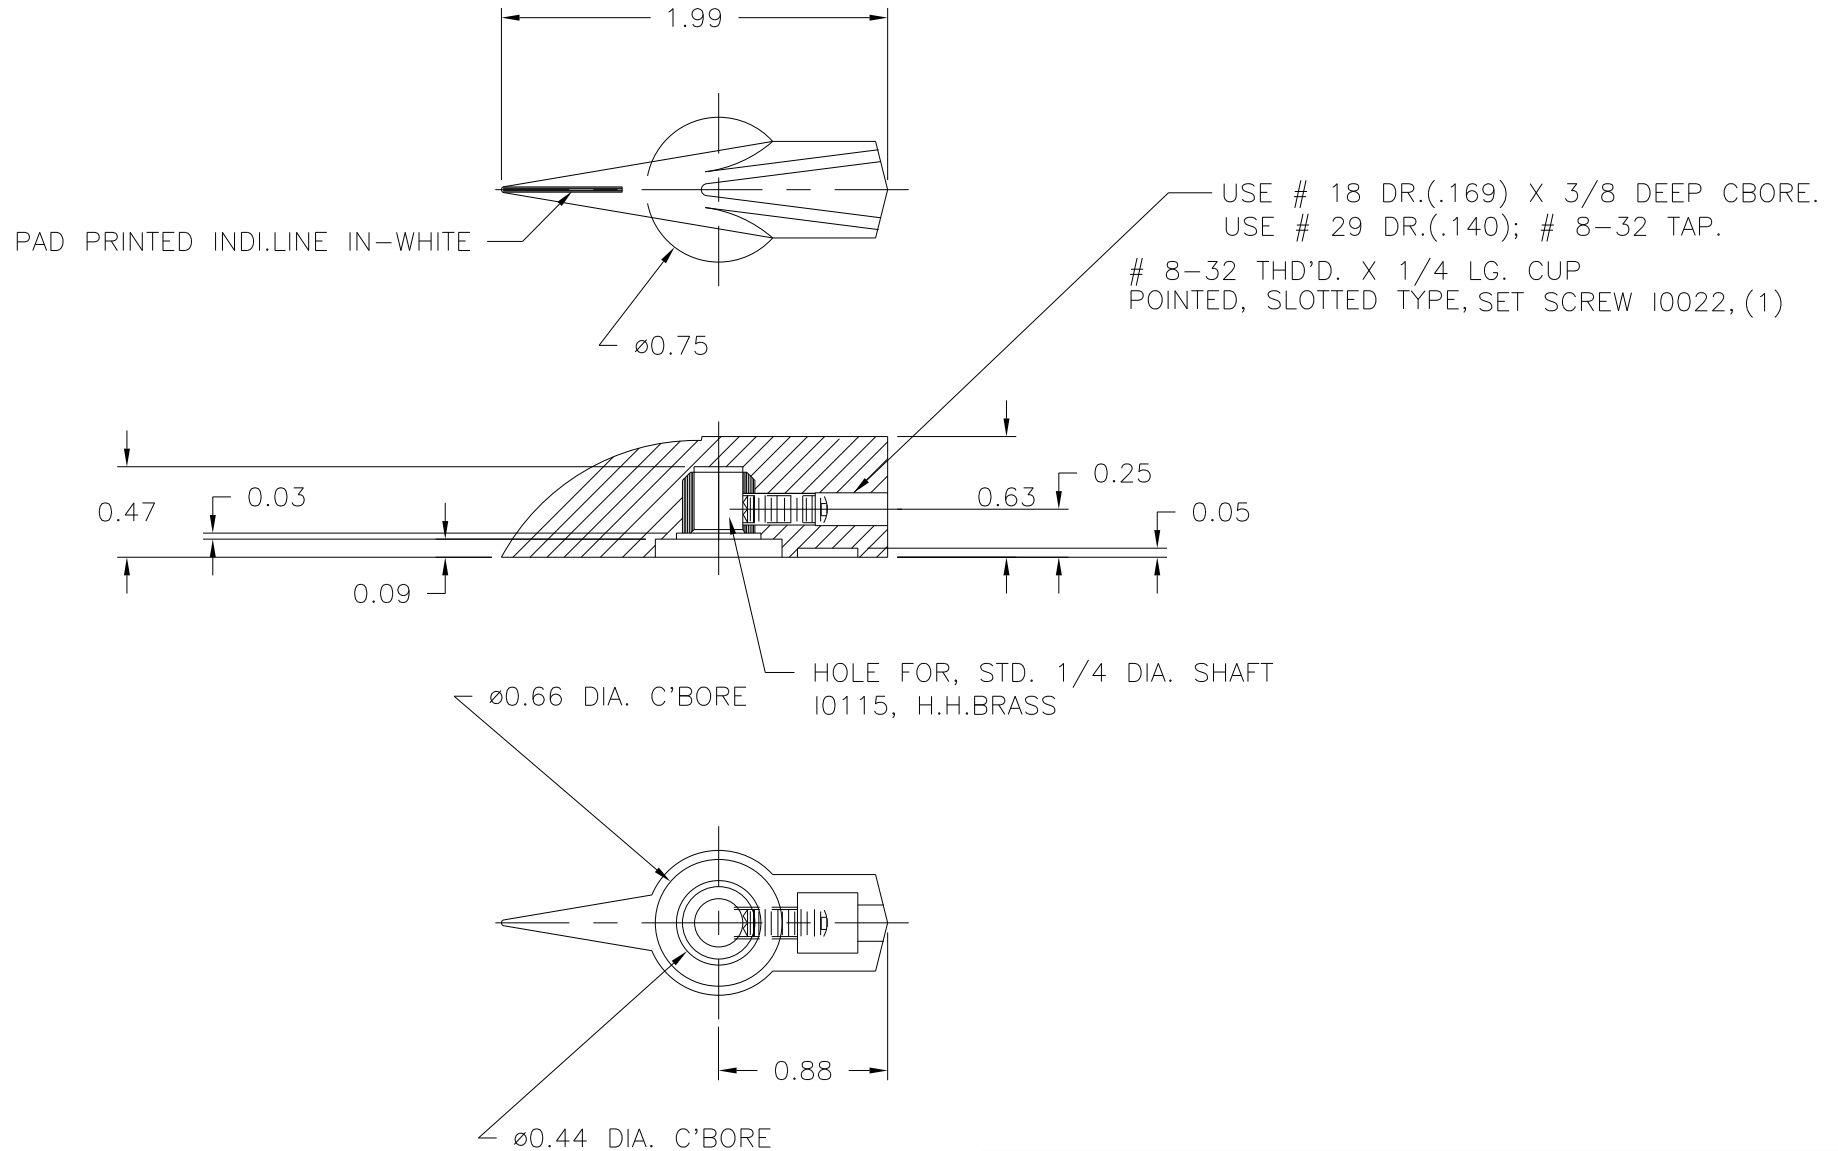

PART NAME: KNOB

SCALE: 1:1

DATE: 7/25/94

DR. BY: D

DAVIES MOLDING COMPANY
CAROL STREAM, ILLINOIS 60188

P/N 2350-AH

BASE PART 2350-02

SET SCREW I0022

THIS DRAWING IS THE PROPERTY OF DAVIES MOLDING COMPANY, IS SUBMITTED SOLELY AS A DESIGN OR ENGINEERING PROJECT.
WE ACCEPT NO RESPONSIBILITY WHATSOEVER FOR THE PRACTICAL APPLICATION OF THE PIECES MADE TO THIS DESIGN.

MARERIAL : #4311 PLENCO PHENOLIC (B41)
COLOR : BLACK

TOLERANCES: UNLESS OTHERWISE SPECIFIED	DO NOT SCALE DRAWING			
DECIMALS: X.XXX ± .005 X.XX ± .015	MM: X.XX ± 0.15MM X.X ± 0.4MM	-	UPDATED TOOLBOX	JAM 10/21/02
FRACTIONS ± 1/64	ANG. ± 1°	CHANGES