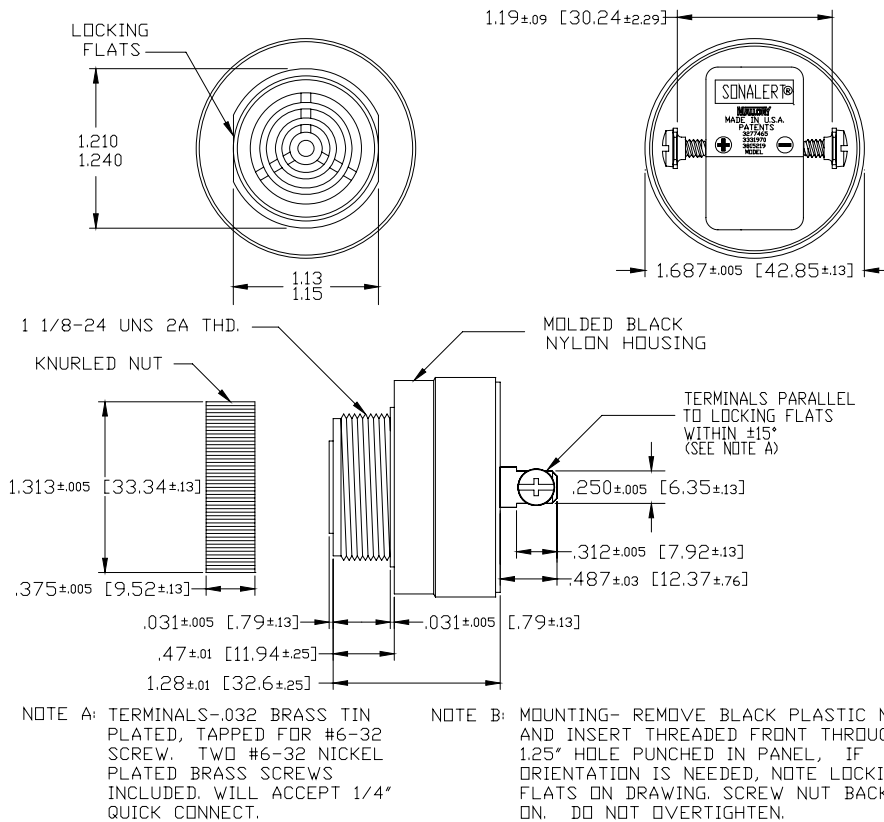

**Specifications:**

Sound level Category	Loud Sound Level
Mode of Operation	Continuous tone
Mounting	Panel (see note B)
Voltage Rating	6 to 28 Vdc
Frequency	2900 Hz $\pm$ 500 Hz
Loudness (Min. Voltage)	80 dB(A) min. @ 2 FT and 6 Vdc
Loudness (Max Voltage)	90 dB(A) min. @ 2 FT and 28 Vdc
Current Draw	4 mA Max @ 6 Vdc
Current Draw	16 mA Max @ 28 Vdc
Storage Temperature	-40°C to +85°C
Operating Temperature	-30°C to +65°C
Weight (Typical)	1.5 oz (42 g)
Housing	6/6 Nylon, and Color Black
Options	For other options contact factory

**Dimensions:** Inches (mm)

**UL Recognized** 