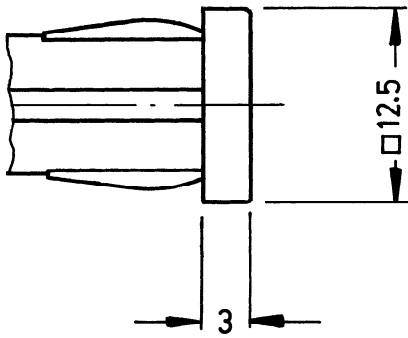

**Signal lamps with integrated neon lamp - 10 mm, square lens,
230 V, red lens**
1.69.507.137/1301

General information

Form of lens	square
Color of lens	transparent red

Dimensions

Length of collar	12.5 mm
Width of collar	12.5 mm
Overall height	3 mm
Mounting depth	30 mm
Mounting hole	10 mm

Mechanical design

Mounting	pressing into hole
Terminals	quick connector 2.8 x 0.8 mm
Lamp socket	no
Lamp	neon lamp

Electrical characteristics

Voltage limit max.	230 V
--------------------	-------

Other specifications

Degree of protection from front side	IP40 (DIN EN 60529)
Weight	2.5 g
ROHS compliant	yes
REACH compliant	yes

Panel cut-out

Данный компонент на территории Российской Федерации

Вы можете приобрести в компании MosChip.