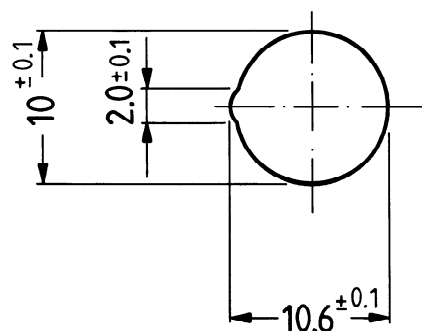

**Signal lamps with integrated neon lamp - 10 mm, square lens,
230 V, red lens**
1.69.507.137/1301

General information

Form of lens	square
Color of lens	transparent red

Dimensions

Length of collar	12.5 mm
Width of collar	12.5 mm
Overall height	3 mm
Mounting depth	30 mm
Mounting hole	10 mm

Mechanical design

Mounting	pressing into hole
Terminals	quick connector 2.8 x 0.8 mm
Lamp socket	no
Lamp	neon lamp

Electrical characteristics

Voltage limit max.	230 V
--------------------	-------

Other specifications

Degree of protection from front side	IP40 (DIN EN 60529)
Weight	2.5 g
ROHS compliant	yes
REACH compliant	yes

Panel cut-out

Данный компонент на территории Российской Федерации

Вы можете приобрести в компании MosChip.