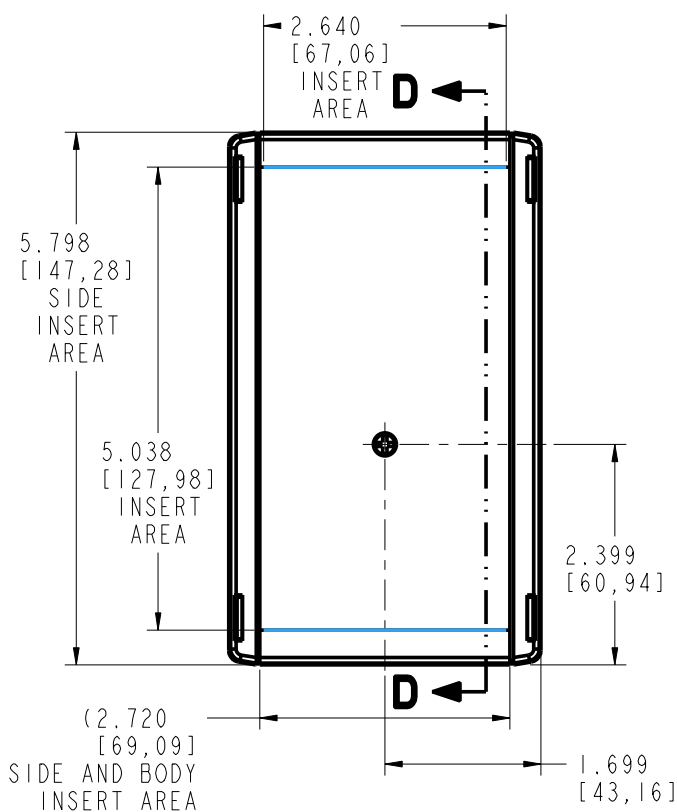

SECTION A-A

SECTION B-B  
ROTATED 90° CCW

SECTION D-D  
SCALE 2.000

NOTES:

- USE #2 TYPE "B" THREAD FORMING PHILLIPS PAN HEAD SCREWS FOR THE TOP COVER.  
USE #4 TYPE "B" THREAD FORMING PHILLIPS PAN HEAD SCREWS FOR THE BOTTOM COVER.