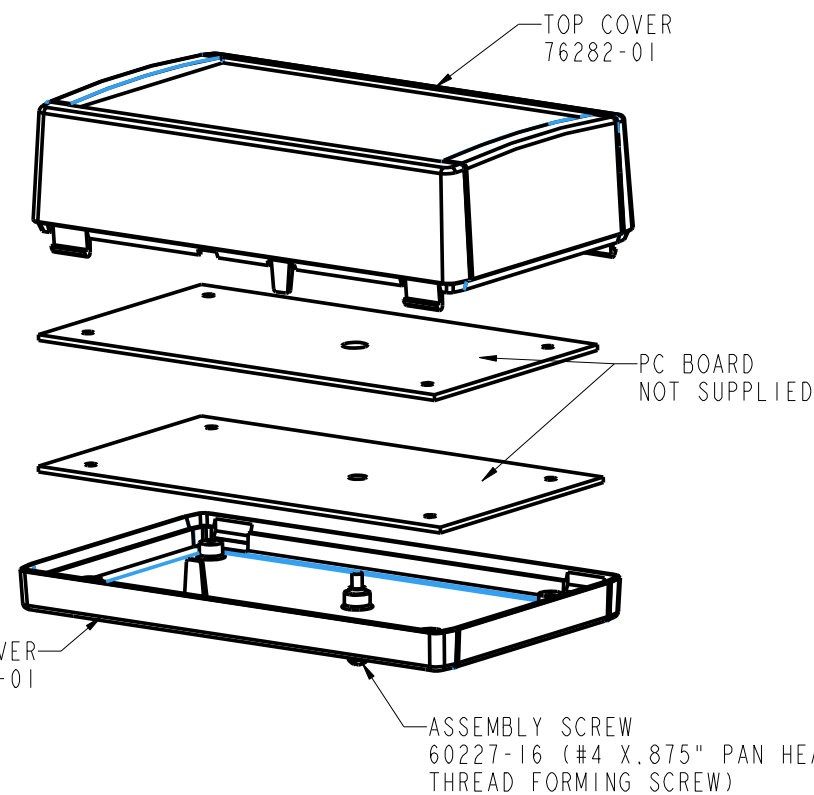

SECTION A-A

SECTION B-B  
ROTATED 90° CCW

SECTION D-D  
SCALE 2.000

NOTES:

- USE #2 TYPE "B" THREAD FORMING PHILLIPS PAN HEAD SCREWS FOR THE TOP COVER.  
USE #4 TYPE "B" THREAD FORMING PHILLIPS PAN HEAD SCREWS FOR THE BOTTOM COVER.