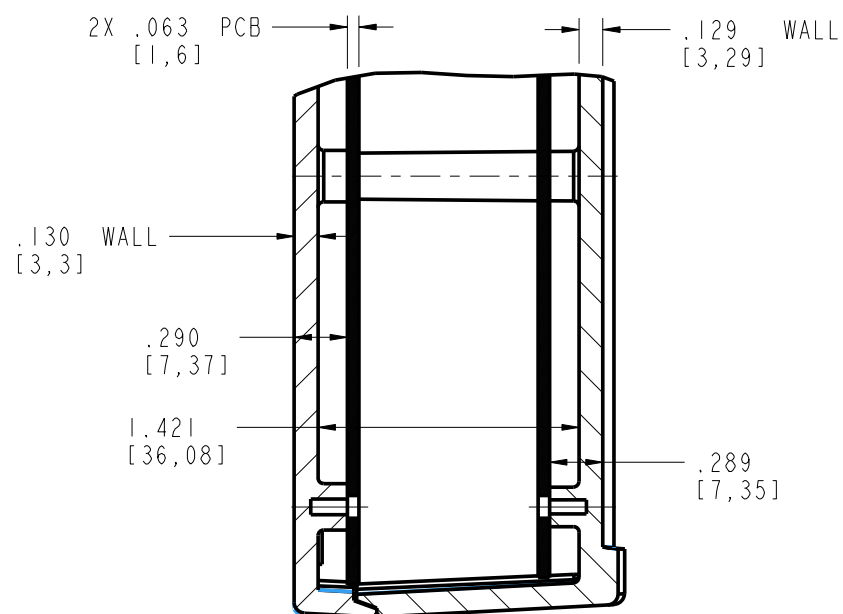

SECTION A-A

SECTION B-B  
ROTATED 90° CCW

SECTION D-D  
SCALE 2.000

NOTES:

- USE #2 TYPE "B" THREAD FORMING PHILLIPS PAN HEAD SCREWS FOR THE TOP COVER.  
USE #4 TYPE "B" THREAD FORMING PHILLIPS PAN HEAD SCREWS FOR THE BOTTOM COVER.