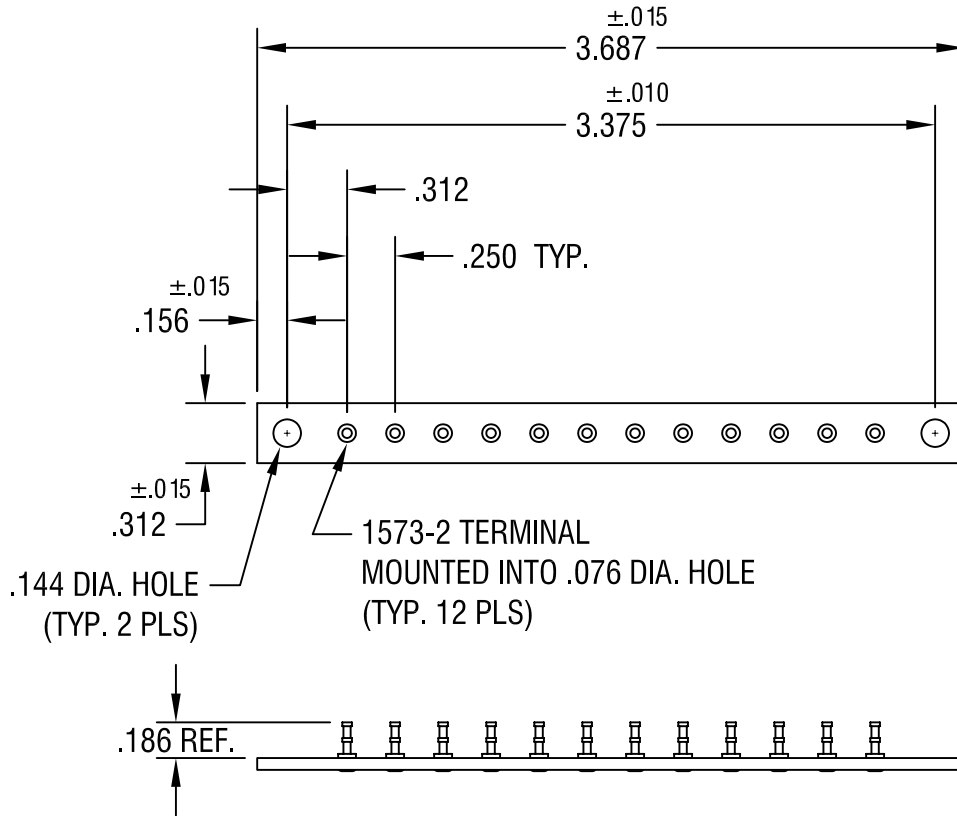

THIS DOCUMENT IS THE PROPERTY OF
KEYSTONE ELECTRONICS CORP. AND
SHALL NOT BE REPRODUCED, DISTRIBUTED
OR USED AS A BASIS FOR MANUFACTURE
WITHOUT PRIOR WRITTEN PERMISSION
FROM KEYSTONE ELECTRONICS CORP.

KEYSTONE ELECTRONICS CORP.

ASTORIA, N.Y. 11105-2017

PART NAME

MINIATURE TURRET TERMINAL BOARD

MATERIAL

.062 TH'K PHENOLIC

FINISH

AS NOTED

DRN BY

BOONE

DATE

1.18.82

APP'D

LN

SCALE

1X

11.16.04

CHANGE AS PER ECN 04-144

B

TOLERANCES

INCH [MM]

CODE

DWG NO.

DECIMAL $\pm .005$ [$\pm$]

C/M

ANGULAR $\pm 1^\circ$
UNLESS OTHERWISE SPECIFIED

15432

DATE

DESCRIPTION

REV.