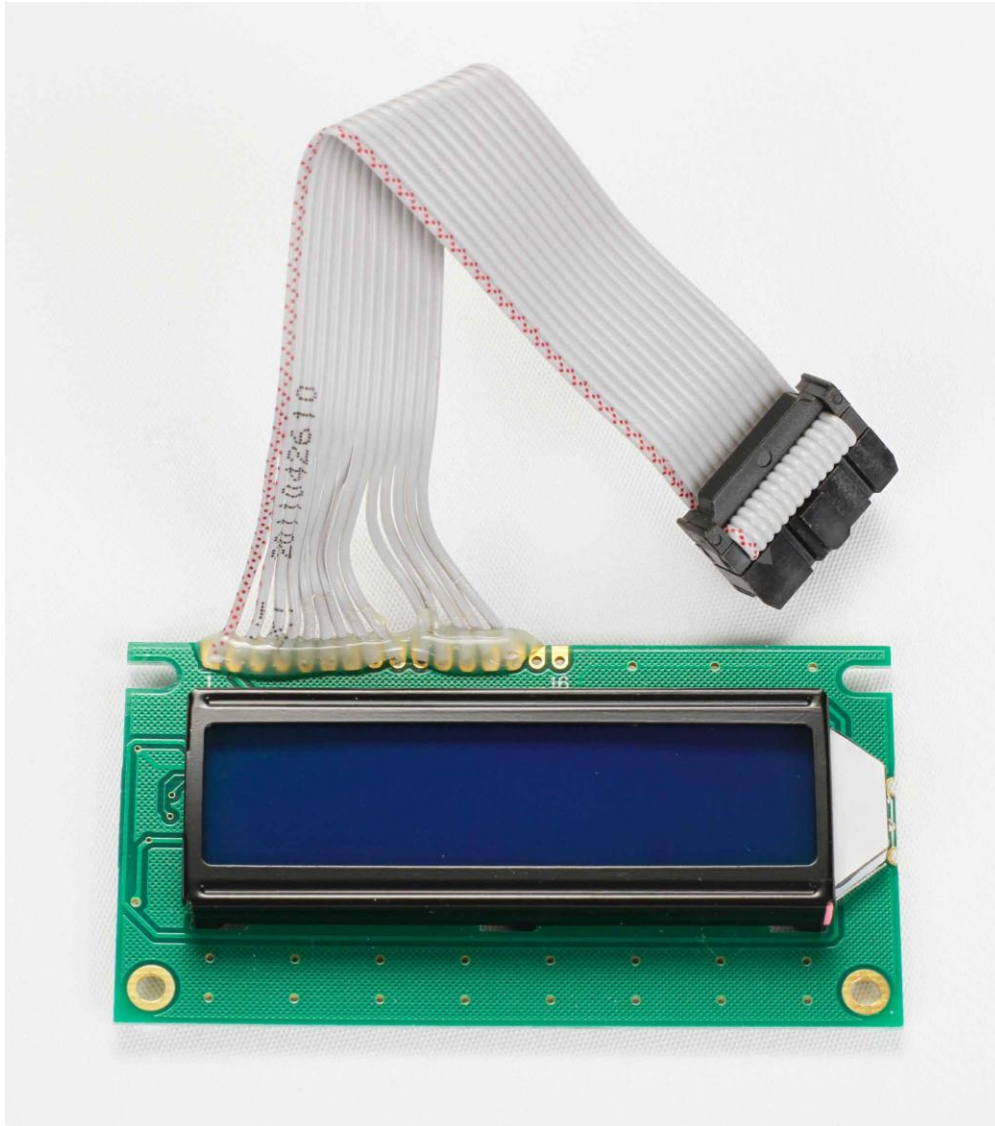

RP6v2-DSP

RP6v2 DISPLAY

The RP6v2-DSP is a blue color backlight display for the RP6v2. Create menus for choosing different behaviors or changing program values. Show status messages (useful to see if the program behaves as expected while the robot is driving around). Display sensor status all the time without connection to your PC. Connect this display to the M32 or M256-WIFI modules, it is not designed to work directly on the robot (at least not without hardware hacking). 2x16 characters industry standard HD44780 compatible display with blue backlight. Display with already soldered flat cable that mates with the display connectors on the RP6v2 expansion boards.