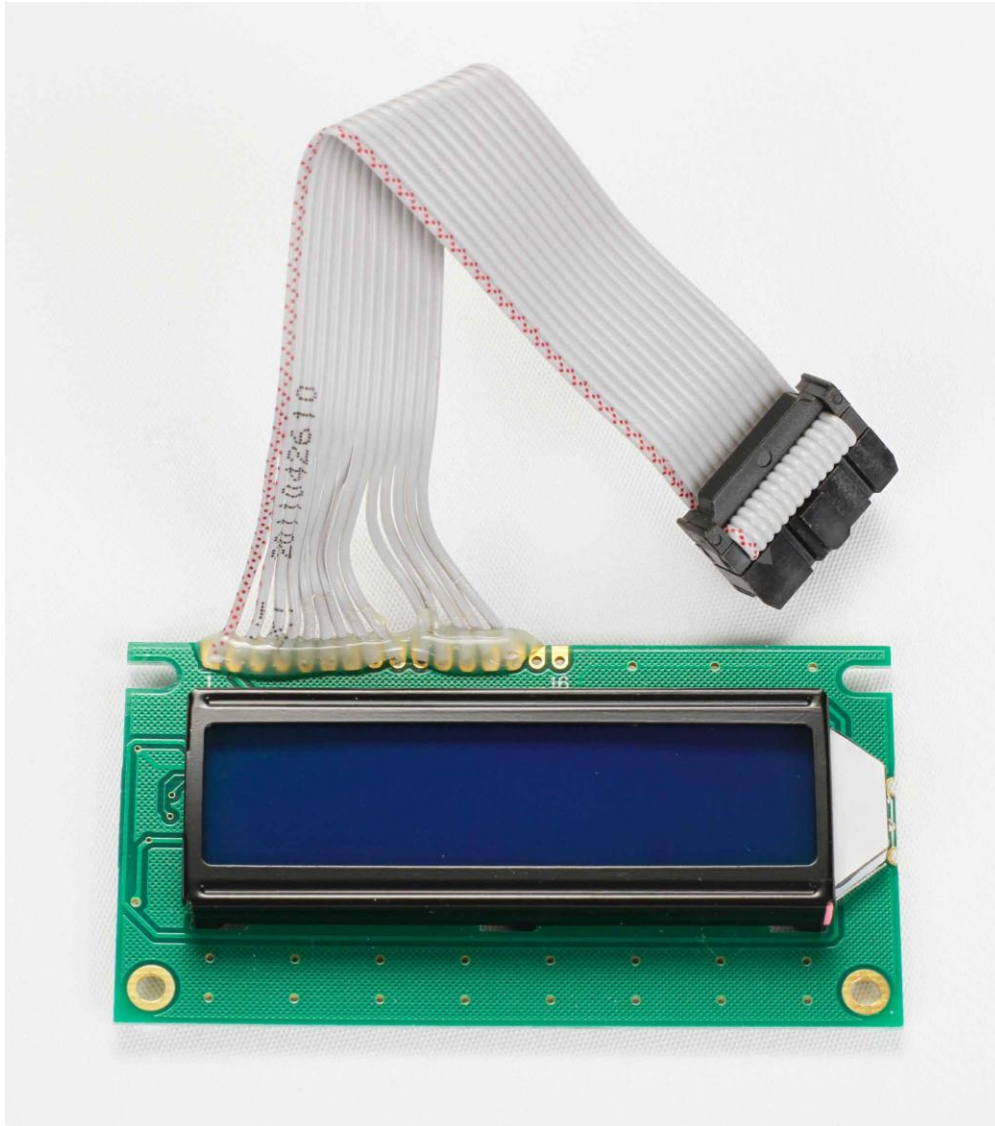

## RP6v2-DSP

### RP6v2 DISPLAY

The RP6v2-DSP is a blue color backlight display for the RP6v2. Create menus for choosing different behaviors or changing program values. Show status messages (useful to see if the program behaves as expected while the robot is driving around). Display sensor status all the time without connection to your PC. Connect this display to the M32 or M256-WIFI modules, it is not designed to work directly on the robot (at least not without hardware hacking). 2x16 characters industry standard HD44780 compatible display with blue backlight. Display with already soldered flat cable that mates with the display connectors on the RP6v2 expansion boards.