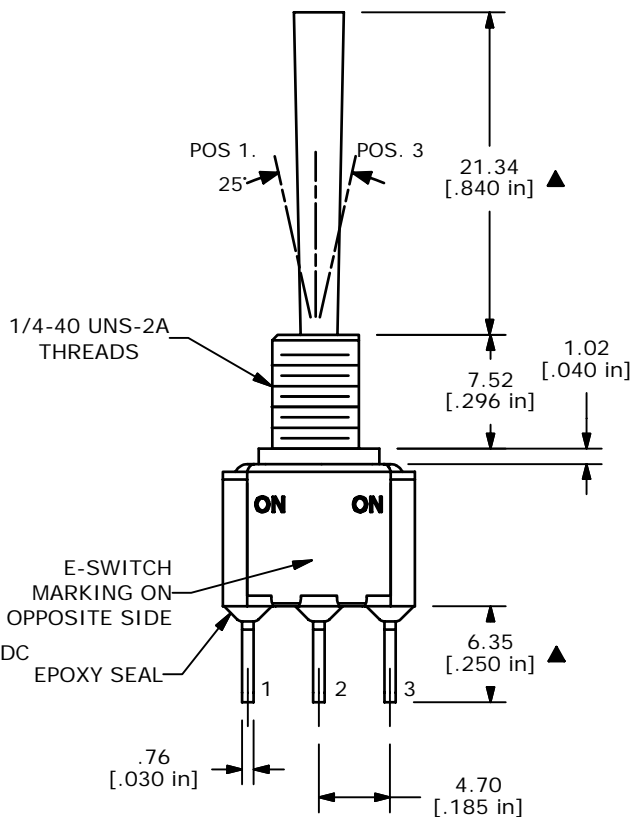

ISOMETRIC

SWITCH FUNCTION		
POS. 1	POS. 2	POS. 3
ON	NONE	ON
2-3	OPEN	2-1

NOTE:

- ALL DIMENSIONS IN MM [INCH]
- GENERAL TOLERANCE: X.X=±0.4
X.XX=±0.25
- TERMINAL NUMBERS FOR REF ONLY
- ▲ PLATING MATERIAL: SILVER
- RATING: 5 AMPS W/RESISTIVE LOAD @ 120VAC OR 28VDC
2 AMPS W/RESISTIVE LOAD @ 250VAC
- ELECTRIC LIFE: 40,000 MAKE-AND-BREAK CYCLES AT FULL LOAD.
- INSULATION RESISTANCE: 1,000 MEGA-OHM MIN.
- DIELECTRIC STRENGTH: 1,000 V RMS @SEA LEVEL.
- OPERATING TEMP.: -30°C to 85°C
- ▲ DENOTES CRITICAL PARAMETER.
- 2002/95/EC (ROHS) COMPLIANT
- HARDWARE TO BE SHIPPED BULK:
T100011-LOCK WASHER QTY-1
T100002-LOCK RING QTY-1
T100000-HEX NUT QTY-2

TITLE 100SP1T5B5M2QEH

A	15519	RELEASED FOR PRODUCTION	11/10/05	PH
REV	PCR NO	DESCRIPTION	DATE	BY

SCALE	DATE	DR	DWG	REV
2:1	11/10/2005	PH	ST111077	A

THE INFORMATION CONTAINED IN THIS DOCUMENT IS PROPRIETARY TO E-SWITCH AND IS NOT TO BE COPIED OR TRANSFERRED