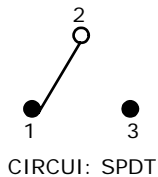

ISOMETRIC

SWITCH FUNCTION		
POS. 1	POS. 2	POS. 3
ON	NONE	ON
2-3	OPEN	2-1

NOTE:

- ALL DIMENSIONS IN MM [INCH]
- GENERAL TOLERANCE: X.X=±0.4
X.XX=±0.25
- TERMINAL NUMBERS FOR REF ONLY
- ▲ PLATING MATERIAL: SILVER
- RATING: 5 AMPS W/RESISTIVE LOAD @ 120VAC OR 28VDC
2 AMPS W/RESISTIVE LOAD @ 250VAC
- ELECTRIC LIFE: 40,000 MAKE-AND-BREAK CYCLES AT FULL LOAD.
- INSULATION RESISTANCE: 1,000 MEGA-OHM MIN.
- DIELECTRIC STRENGTH: 1,000 V RMS @SEA LEVEL.
- OPERATING TEMP.: -30°C to 85°C
- ▲ DENOTES CRITICAL PARAMETER.
- 2002/95/EC (ROHS) COMPLIANT
- HARDWARE TO BE SHIPPED BULK:
T100011-LOCK WASHER QTY-1
T100002-LOCK RING QTY-1
T100000-HEX NUT QTY-2