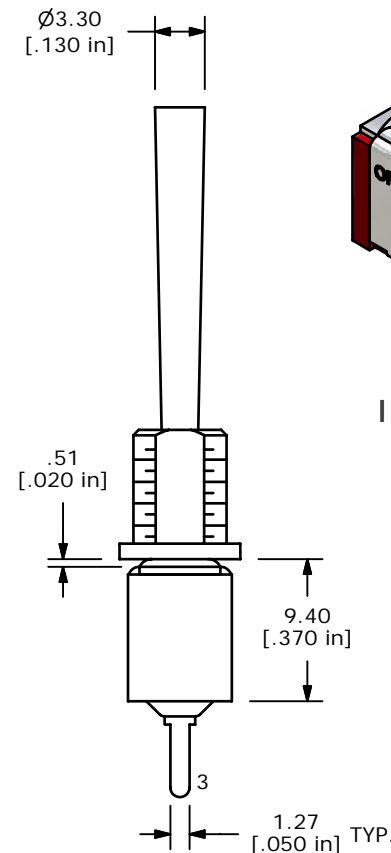

ISOMETRIC

SWITCH FUNCTION		
POS. 1	POS. 2	POS. 3
ON	NONE	ON
2-3	OPEN	2-1

NOTE:

- ALL DIMENSIONS IN MM [INCH]
- GENERAL TOLERANCE: X.X=±0.4
X.XX=±0.25
- TERMINAL NUMBERS FOR REF ONLY
- ▲ PLATING MATERIAL: SILVER
- RATING: 5 AMPS W/RESISTIVE LOAD @ 120VAC OR 28VDC
2 AMPS W/RESISTIVE LOAD @ 250VAC
- ELECTRIC LIFE: 40,000 MAKE-AND-BREAK CYCLES AT FULL LOAD.
- INSULATION RESISTANCE: 1,000 MEGA-OHM MIN.
- DIELECTRIC STRENGTH: 1,000 V RMS @SEA LEVEL.
- OPERATING TEMP.: -30°C to 85°C
- ▲ DENOTES CRITICAL PARAMETER.
- 2002/95/EC (ROHS) COMPLIANT
- HARDWARE TO BE SHIPPED BULK:
T100011-LOCK WASHER QTY-1
T100002-LOCK RING QTY-1
T100000-HEX NUT QTY-2

TITLE 100SP1T5B5M2QEH

A	15519	RELEASED FOR PRODUCTION	11/10/05	PH
REV	PCR NO	DESCRIPTION	DATE	BY

SCALE	DATE	DR	DWG	REV
2:1	11/10/2005	PH	ST111077	A

THE INFORMATION CONTAINED IN THIS DOCUMENT IS PROPRIETARY TO E-SWITCH AND IS NOT TO BE COPIED OR TRANSFERRED