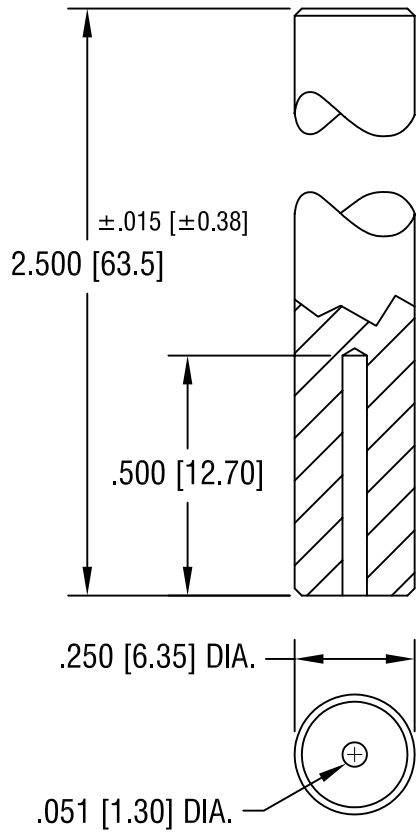

**TOP TOOL**  
**P/N 1304**

**BOTTOM TOOL**  
**P/N 1717**

**KEYSTONE ELECTRONICS CORP.**

ASTORIA, N.Y. 11105-2017

PART NAME

SWAGE STAKING TOOL

MATERIAL

C.R.S.

SCALE

2.5X

TOLERANCES

INCH [MM]

DECIMAL ±.005 [±0.15]

ANGULAR ± 1°  
UNLESS OTHERWISE SPECIFIED

CODE

C/M

DWG NO.

TL-13

DATE

DESCRIPTION

REV.