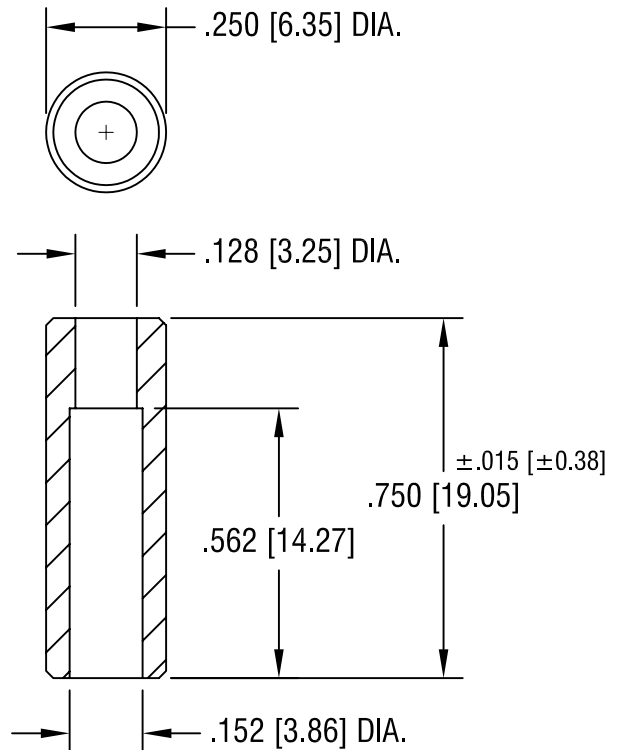

**TOP TOOL**  
**P/N 1304**

**BOTTOM TOOL**  
**P/N 1717**

**KEYSTONE ELECTRONICS CORP.**

ASTORIA, N.Y. 11105-2017

PART NAME

SWAGE STAKING TOOL

MATERIAL

C.R.S.

SCALE

2.5X

TOLERANCES

INCH [MM]

DECIMAL ±.005 [±0.15]

ANGULAR ± 1°  
UNLESS OTHERWISE SPECIFIED

CODE

C/M

DWG NO.

TL-13

DATE

DESCRIPTION

REV.