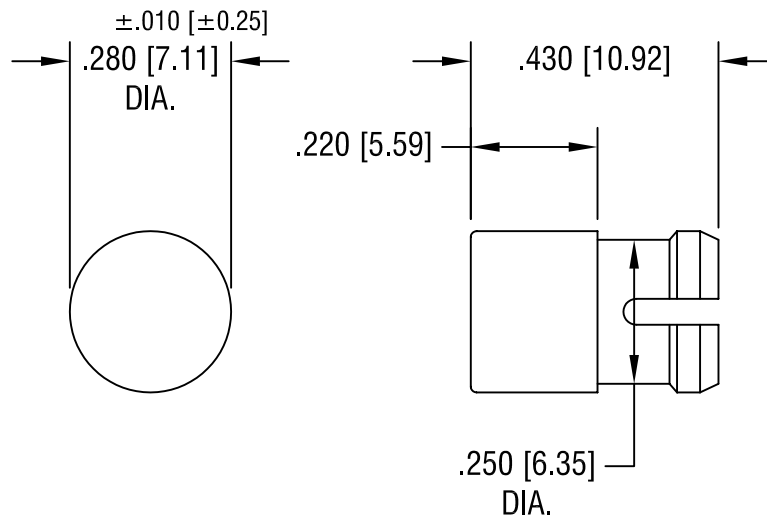

PART NO.	COLOR
8662	RED
8663	GREEN
8664	YELLOW
8665	CLEAR

KEYSTONE ELECTRONICS CORP.			
ASTORIA, N.Y. 11105-2017			
PART NAME			
LED ROUND LENS CAP			
MATERIAL			
POLYCARBONATE			
FINISH		DRN BY	DATE
-		BOONE	2.9.96
		APP'D	SCALE
		LN	3X
TOLERANCES	INCH [MM]	CODE	DWG NO.
DECIMAL	$\pm .005 [\pm 0.15]$	C	8662-8665
ANGULAR	$\pm 1^\circ$		
UNLESS OTHERWISE SPECIFIED			