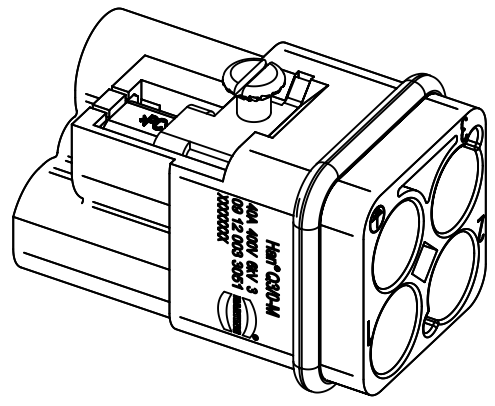

1 2 3 4 5 6

A

B

C

D

Insert fixing screw  
separately enclosed

stripping length 10 mm<sup>2</sup> (AWG 8) = 12 mm

	All Dimensions in mm Original Size DIN A4	Scale 2:1		Free size tol.		Ref.	
						Sub.	
	All rights reserved Department EL PD - DE	Created by HOLLERT	Inspected by SCHNIEDER	Standardisation TIEMANNA	Date 2014-10-27	State Final Release	
		Title Han Q3/0 -M- Crimp					Doc-Key / ECM-Nr. 100221450/UGD/002/D 500000081124
HARTING Electric GmbH & Co. KG D-32339 Espelkamp		Type TB	Number 09 12 003 3051			Rev. D	Page 1/1