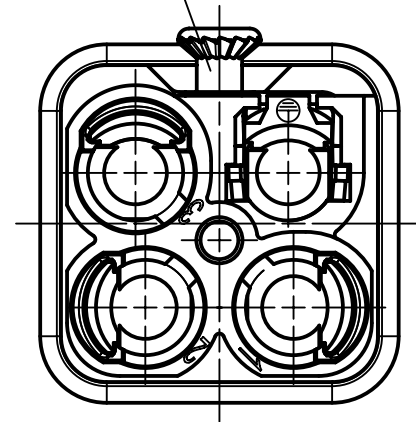

1 2 3 4 5 6

A

B

C

D

Insert fixing screw  
separately enclosed

stripping length 10 mm<sup>2</sup> (AWG 8) = 12 mm

	All Dimensions in mm Original Size DIN A4	Scale 2:1		Free size tol.		Ref.	
						Sub.	
	All rights reserved Department EL PD - DE	Created by HOLLERT	Inspected by SCHNIEDER	Standardisation TIEMANNA	Date 2014-10-27	State Final Release	
		Title Han Q3/0 -M- Crimp					Doc-Key / ECM-Nr. 100221450/UGD/002/D 500000081124
HARTING Electric GmbH & Co. KG D-32339 Espelkamp		Type TB	Number 09 12 003 3051			Rev. D	Page 1/1