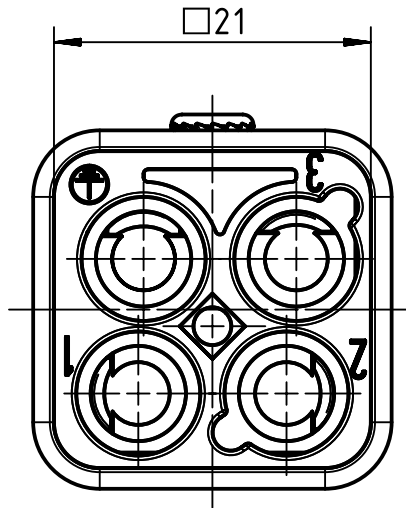

1 2 3 4 5 6

A

B

C

D

Insert fixing screw  
separately enclosed

stripping length 10 mm<sup>2</sup> (AWG 8) = 12 mm

	All Dimensions in mm Original Size DIN A4	Scale 2:1		Free size tol.		Ref.	
						Sub.	
	All rights reserved Department EL PD - DE	Created by HOLLERT	Inspected by SCHNIEDER	Standardisation TIEMANNA	Date 2014-10-27	State Final Release	
		Title Han Q3/0 -M- Crimp					Doc-Key / ECM-Nr. 100221450/UGD/002/D 500000081124
HARTING Electric GmbH & Co. KG D-32339 Espelkamp		Type TB	Number 09 12 003 3051			Rev. D	Page 1/1