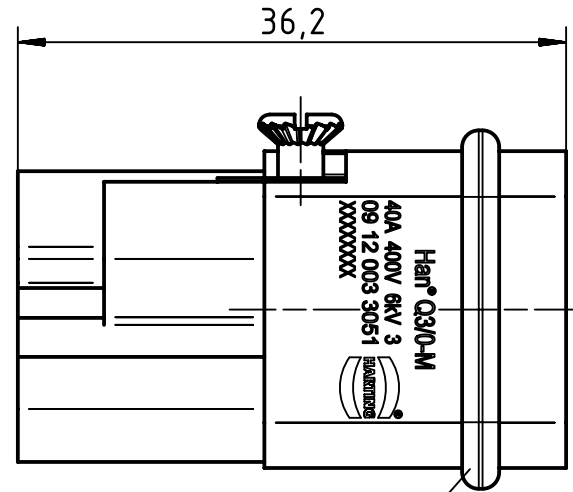

1 2 3 4 5 6

A

B

C

D

Insert fixing screw  
separately enclosed

stripping length 10 mm<sup>2</sup> (AWG 8) = 12 mm

	All Dimensions in mm Original Size DIN A4	Scale 2:1		Free size tol.		Ref.	
						Sub.	
	All rights reserved Department EL PD - DE	Created by HOLLERT	Inspected by SCHNIEDER	Standardisation TIEMANNA	Date 2014-10-27	State Final Release	
		Title Han Q3/0 -M- Crimp					Doc-Key / ECM-Nr. 100221450/UGD/002/D 500000081124
HARTING Electric GmbH & Co. KG D-32339 Espelkamp		Type TB	Number 09 12 003 3051			Rev. D	Page 1/1