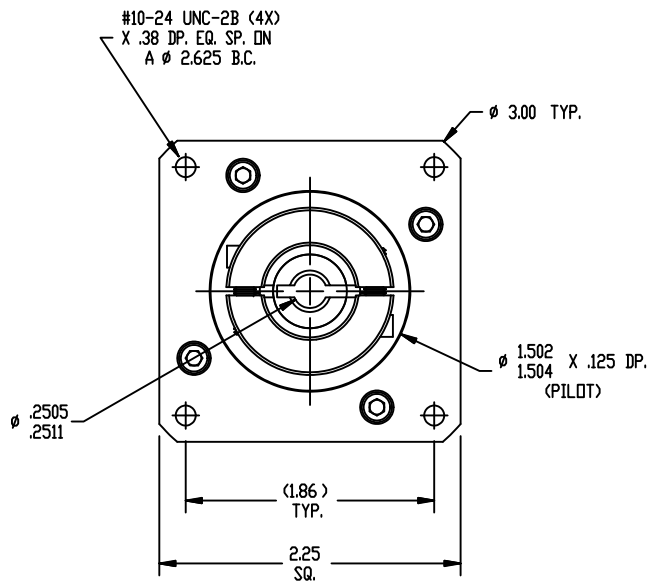

REVISIONS			
REV	DESCRIPTION	DATE	APPROVED
A	INITIAL RELEASE ECO 6709	2/22/13	J Kordik

NOTES: UNLESS OTHERWISE SPECIFIED

- 1 #404 WOODRUFF KEY.
2. 23VL025 RATIO- 25:1
3. FOR TECHNICAL DETAILS, CONTACT APPLIED MOTION PRODUCTS.

TOLERANCES	THIRD ANGLE PROJECTION	APPLIED MOTION PRODUCTS, INC.	
DECIMALS: [MM] INCH X.XXX = ± .005 X.XX = ± [0.13] .010 X.X = ± [0.25] .020 ANGLES: MACH. = ± .5° CHAM. = ± 5°			
COMPUTER DATA BASE DRAWING	APPROVALS		
	DRAWN <i>R. JONEZ</i>	2/22/13	OUTLINE, GEAR HEAD, VL23, 2 STAGE
	CHECKED		
	APPROVED		B DWG NO. 23VL025 REV A
		SCALE: FULL	SHEET 1 OF 1