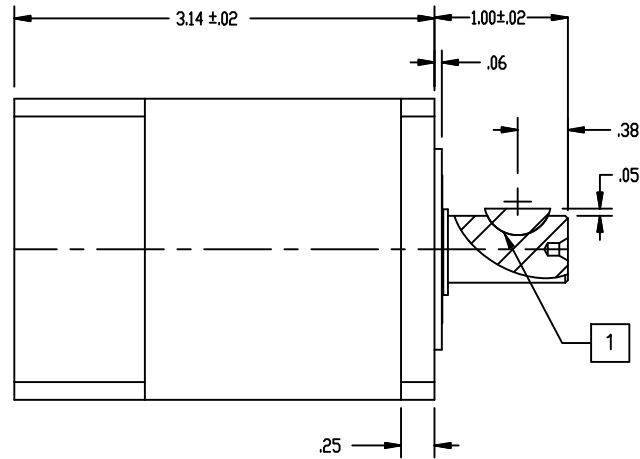

REVISIONS			
REV	DESCRIPTION	DATE	APPROVED
A	INITIAL RELEASE ECO 6709	2/22/13	J Kordik

NOTES: UNLESS OTHERWISE SPECIFIED

1. 1 #404 WOODRUFF KEY.
2. 23VL025 RATIO- 25:1
3. FOR TECHNICAL DETAILS, CONTACT APPLIED MOTION PRODUCTS.

TOLERANCES	THIRD ANGLE PROJECTION	APPLIED MOTION PRODUCTS, INC.		
DECIMALS: [MM] INCH X.XXX = ± .005 X.XX = ± [0.13] .010 X.X = ± [0.25] .020 ANGLES: MACH. = ± .5° CHAM. = ± 5°				
COMPUTER DATA BASE DRAWING	APPROVALS			DATE
	DRAWN <i>R. JONEZ</i>	2/22/13	OUTLINE, GEAR HEAD, VL23, 2 STAGE	
	CHECKED			
	APPROVED		B DWG NO. 23VL025 REV A	
		SCALE: FULL	SHEET 1 OF 1