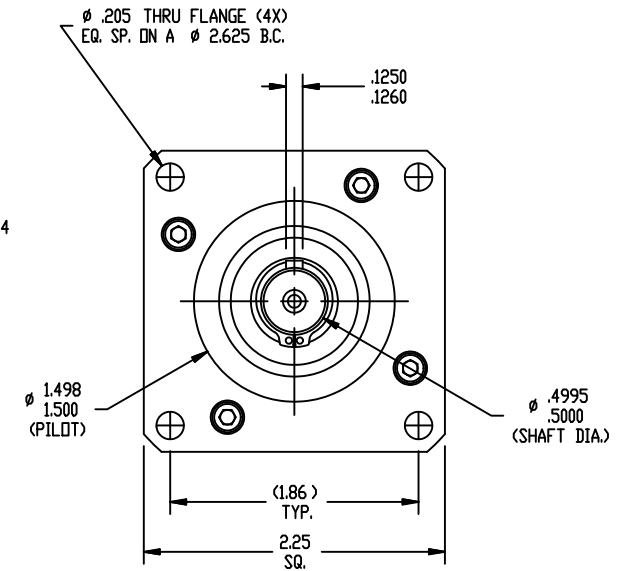

REVISIONS			
REV	DESCRIPTION	DATE	APPROVED
A	INITIAL RELEASE ECO 6709	2/22/13	J Kordik

NOTES: UNLESS OTHERWISE SPECIFIED

- 1 #404 WOODRUFF KEY.
2. 23VL025 RATIO- 25:1
3. FOR TECHNICAL DETAILS, CONTACT APPLIED MOTION PRODUCTS.

TOLERANCES	THIRD ANGLE PROJECTION	APPLIED MOTION PRODUCTS, INC.	
DECIMALS: [MM] INCH X.XXX = ± .005 X.XX = ± [0.13] .010 X.X = ± [0.25] .020 ANGLES: MACH. = ± .5° CHAM. = ± 5°			
COMPUTER DATA BASE DRAWING	APPROVALS		
	DRAWN <i>R. JONEZ</i>	2/22/13	OUTLINE, GEAR HEAD, VL23, 2 STAGE
	CHECKED		
	APPROVED		B DWG NO. 23VL025 REV A
		SCALE: FULL	SHEET 1 OF 1