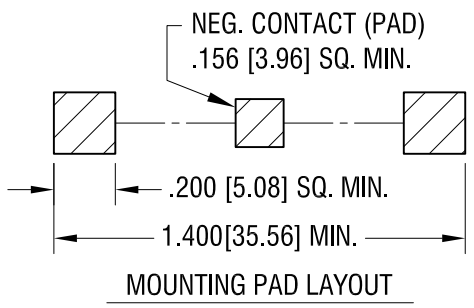

KEYSTONE ELECTRONICS CORP.			
www.keyelco.com • ASTORIA, N.Y. 11105-2017 • Tel (718) 956-8900			
PART NAME		2450 SM COIN CELL CLIP	
MATERIAL		.010 [0.25] TH'K PHOSPHOR BRONZE	
FINISH		DRN BY	DATE
MATTE TIN PLATE		NT	4.08.09
		APP'D	SCALE
		LN	2X
TOLERANCES	INCH [MM]	CODE	DWG NO.
DECIMAL	± .010 [± 0.25]	C	3088
ANGULAR	± 1°		
UNLESS OTHERWISE SPECIFIED			