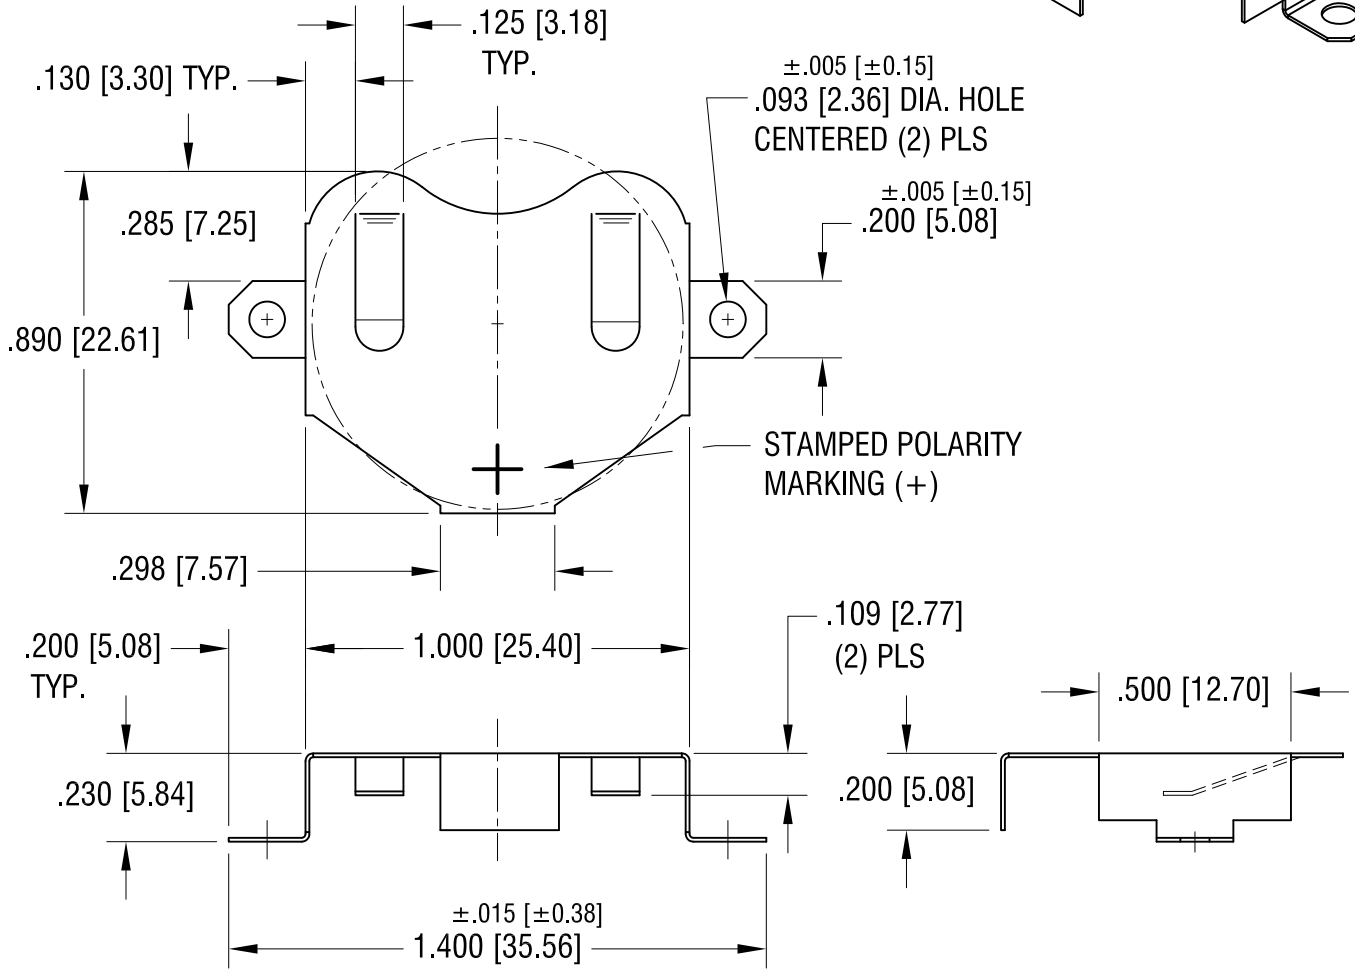

KEYSTONE ELECTRONICS CORP.			
www.keyelco.com • ASTORIA, N.Y. 11105-2017 • Tel (718) 956-8900			
PART NAME		2450 SM COIN CELL CLIP	
MATERIAL		.010 [0.25] TH'K PHOSPHOR BRONZE	
FINISH		DRN BY	DATE
MATTE TIN PLATE		NT	4.08.09
		APP'D	SCALE
		LN	2X
TOLERANCES	INCH [MM]	CODE	DWG NO.
DECIMAL	± .010 [± 0.25]	C	3088
ANGULAR	± 1°		
UNLESS OTHERWISE SPECIFIED			