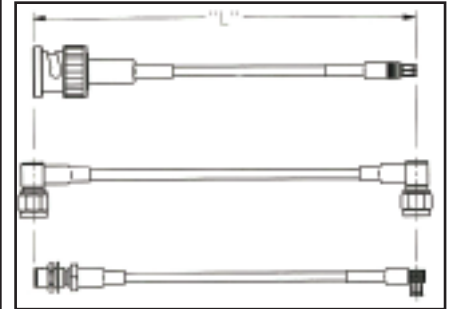

Connectivity...for
Business-Critical Continuity

RF Cable Assembly

Fixed Length Catalog

JOHNSON[®]

EMERSON[™]
Network Power

Electrical Ratings

Electrical ratings of a cable assembly are determined by the limiting connector type and cable size.

Johnson's® cable length applies to the end of straight connectors. The length is applied to the vertical centroid of right angle connectors.

If you don't see the cable assembly you require we can design and manufacture one to meet your unique specifications!