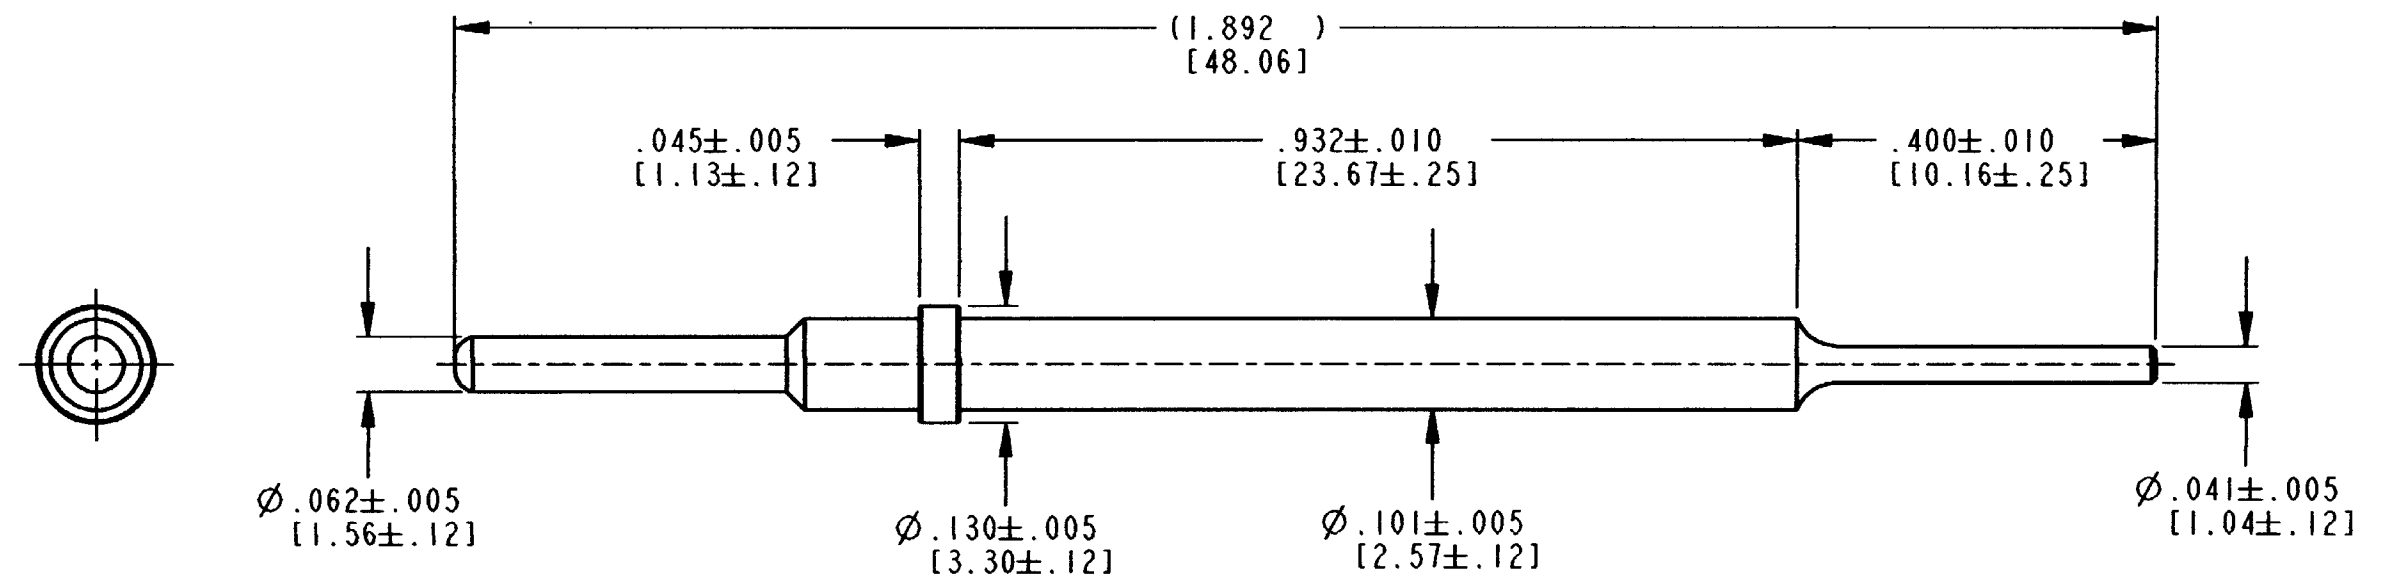

REV  
NC 0460-244-16\*\*

REVISIONS			
SYM	DESCRIPTION	DATE	APPROVED
NC	NEW RELEASE PER E.O. P19398	11-17-06	ADR

- NOTES:
1. DIMENSIONS ARE IN INCHES [mm].
  2. WHEN \*\* = 31: PLATING IS GOLD.  
WHEN \*\* = 141: PLATING IS NICKEL.
  3. FOR CONTACT APPLICATION, SEE DRAWING 0425-202-0000.

SIGNATURE & DATE	
DR	J. APOSTOL 24OCT2006
CHK	R. [Signature] 11/02/06
PE	D. [Signature] 11/27/06
APPD	R. [Signature] 11-17-06
SCALE	NONE WT

CONTACT PIN  
SIZE 16  
EXTENSION

ENVELOPE

EP	MATL. CODE
<b>The Deutsch Company</b> DEUTSCH I.P.D. 3850 INDUSTRIAL AVE. HEMET, CALIF. 92545	
<b>B</b>	<b>0460-244-16**</b>
DWG SIZE	CODE 11139 SHEET   OF