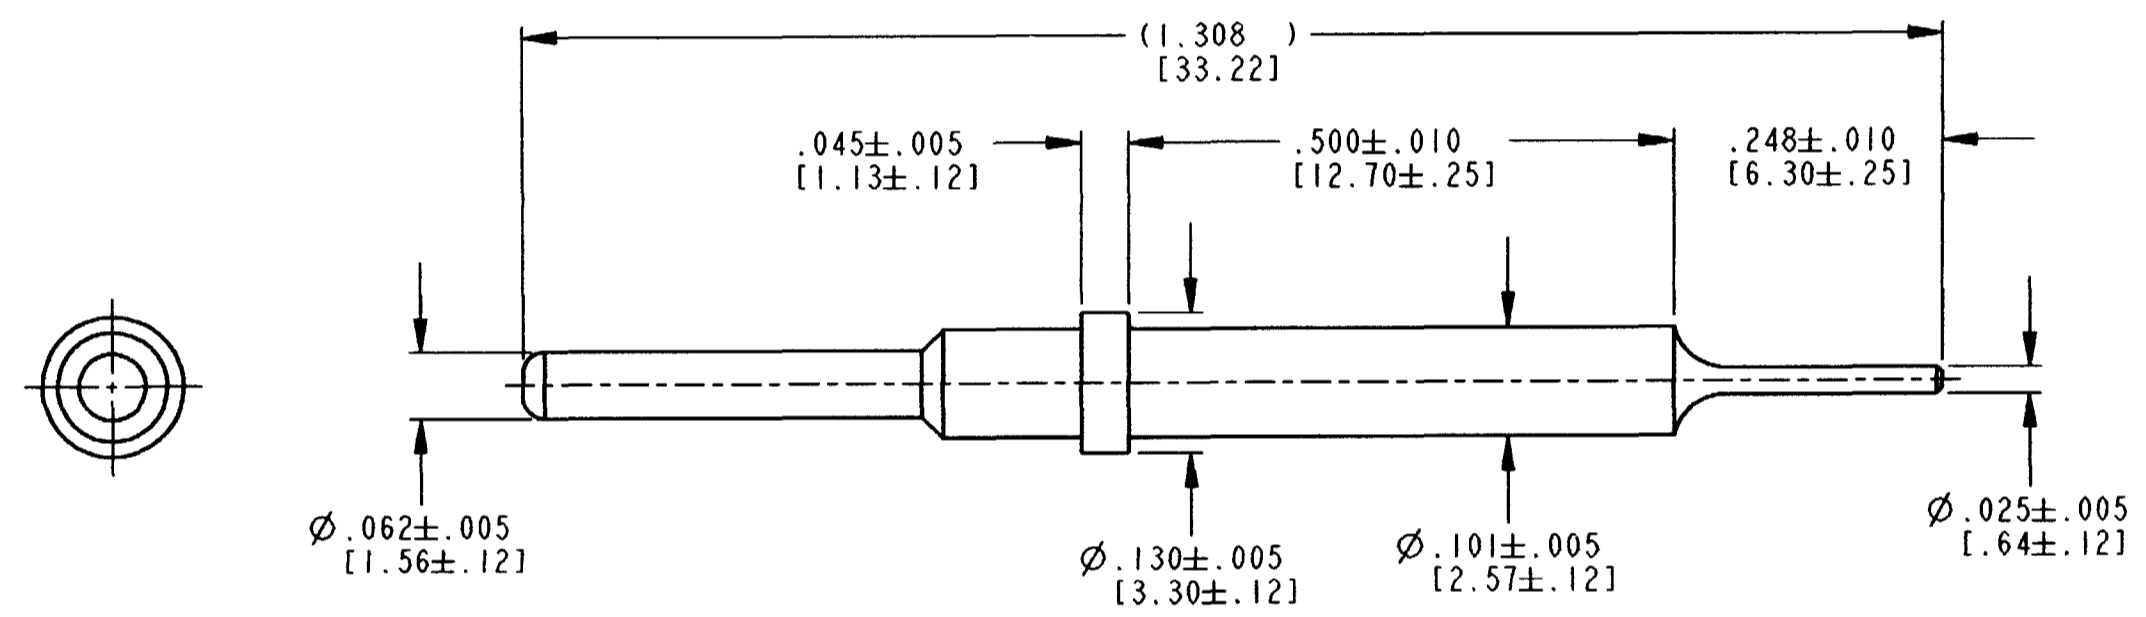

REV  
NC 0460-229-16\*\*

REVISIONS			
SYM	DESCRIPTION	DATE	APPROVED
NC	NEW RELEASE PER E.O. PI9398	11-17-06	ROR

- NOTES:
1. DIMENSIONS ARE IN INCHES [mm].
  2. WHEN \*\* = 141: PLATING IS NICKEL.
  3. FOR CONTACT APPLICATION, SEE DRAWING 0425-202-0000.

SIGNATURE & DATE	
DR	J. APOSTOL 24OCT2006
CHK	[Signature] 11/2/06
PE	D. Meyer 11/21/06
APPD	R. Reed 11-17-06
SCALE	NONE WT

CONTACT PIN  
SIZE 16  
EXTENSION

ENVELOPE

EP	MATL. CODE
<b>The Deutch Company</b> DEUTSCH I.P.D. 3850 INDUSTRIAL AVE. HEMET, CALIF. 92545	
<b>B</b>	<b>0460-229-16**</b>
DWG. SIZE	CODE 11139 SHEET 1 OF 1