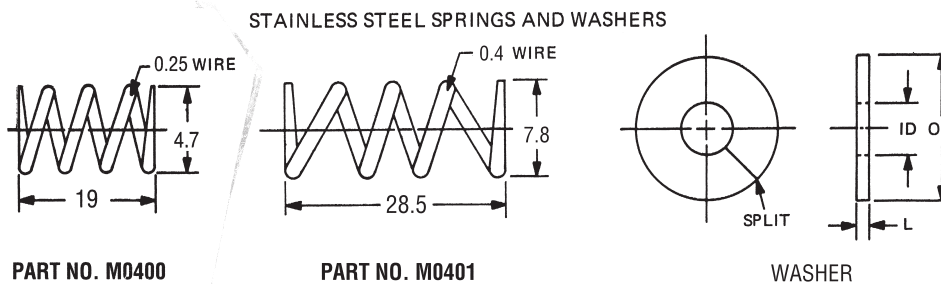

PANEL SCREW RETAINER – SPRINGS & WASHERS

According to individual design any combination of captive panel screw and retainer may be used. Certain captive screws and retainers are more compatible. The following chart indicates the recommended combinations, but is intended as a guide only. The selection of captive panel screw and panel retainer is at the option of the buyer, as both items are purchased separately.

CAPTIVE SCREW	CAPTIVE SCREW RETAINER
Style 1	Style – B – C – D – E
Style 2	Style – A

WASHER SIZES

PART NO.	THREAD	O.D. +0.0 -0.15	I.D. +0.0 -0.15	L. ± 0.15	RoHS
M0402	M3x0.5	4.4	2.4	0.25	YES
M0403	M3.5x0.6	4.4	2.9	0.25	YES
M0404	M4x0.7	8	3.8	0.32	YES
M0405	M5x0.8	8	4.3	0.32	YES
M0406	M6x1	8	5.2	0.32	YES