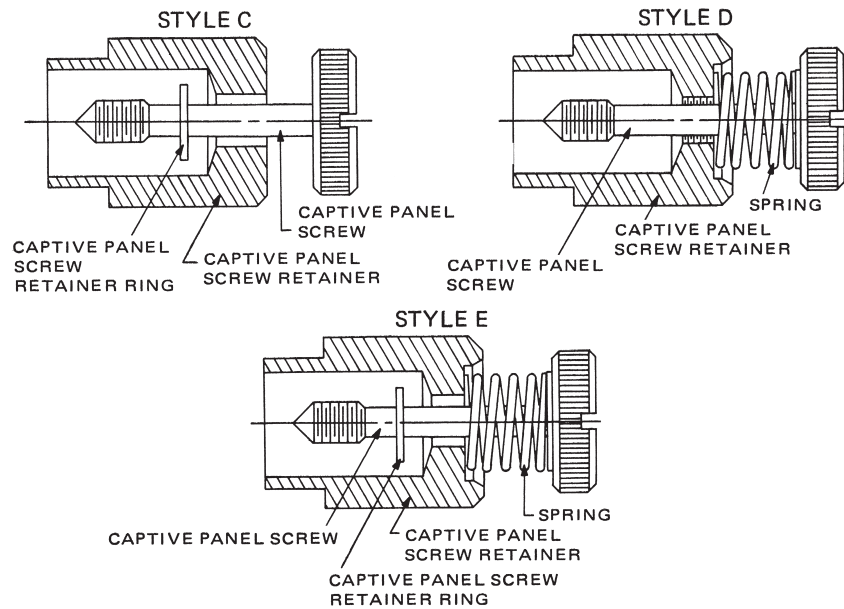

PANEL SCREW RETAINER – SPRINGS & WASHERS

According to individual design any combination of captive panel screw and retainer may be used. Certain captive screws and retainers are more compatible. The following chart indicates the recommended combinations, but is intended as a guide only. The selection of captive panel screw and panel retainer is at the option of the buyer, as both items are purchased separately.

CAPTIVE SCREW	CAPTIVE SCREW RETAINER
Style 1	Style – B – C – D – E
Style 2	Style – A

WASHER SIZES

PART NO.	THREAD	O.D. +0.0 -0.15	I.D. +0.0 -0.15	L. ± 0.15	RoHS
M0402	M3x0.5	4.4	2.4	0.25	YES
M0403	M3.5x0.6	4.4	2.9	0.25	YES
M0404	M4x0.7	8	3.8	0.32	YES
M0405	M5x0.8	8	4.3	0.32	YES
M0406	M6x1	8	5.2	0.32	YES