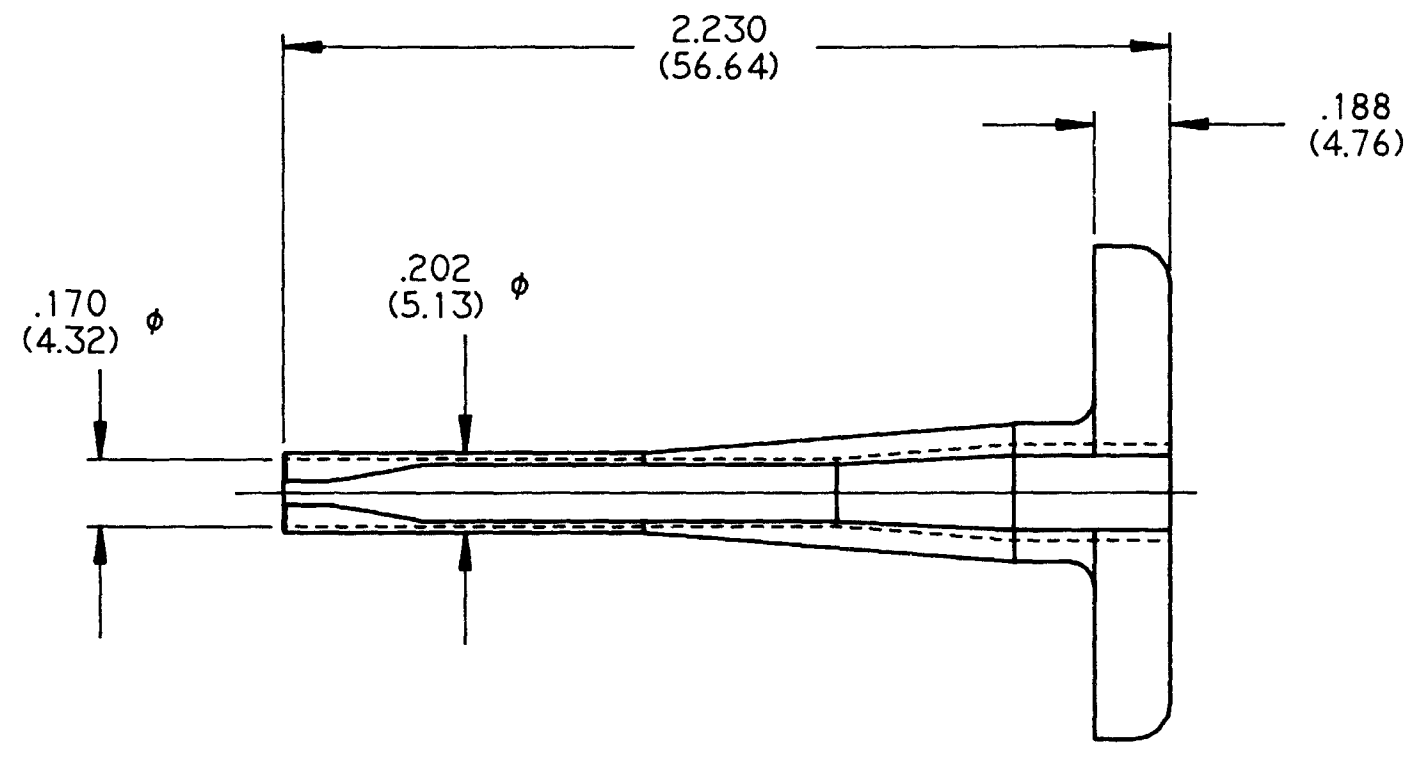

REV  
NC 0411-337-1205

REVISIONS			
SYM	DESCRIPTION	DATE	APPROVED
NC	NEW RELEASE PER E.O. A14617	7-1-94	R. Reed

- NOTES:
1. ALL DIMENSIONS ARE IN INCHES (METRIC).
  2. ALL DIMENSIONS ARE FOR REFERENCE ONLY.
  3. MATERIAL: PLASTIC, COLOR ORANGE.

SIGNATURE & DATE		PROBE TOOL EXTRACTION SIZE 12 REDUCED 'E' SEAL  ENVELOPE	CP	MATL. CODE
DR	C. WOODRUFF 16 JUN 94		<b>The Deutsch Company</b> DEUTSCH I.P.D. 37140 INDUSTRIAL AVE. HEMET, CALIF. 92343	
CHK	<i>[Signature]</i>		<b>0411-337-1205</b>	
PE	<i>[Signature]</i>		DWG SIZE	CODE 11139
APPD	R. Reed 7-1-94		SHEET 1 OF 1	
SCALE	NONE	WT		