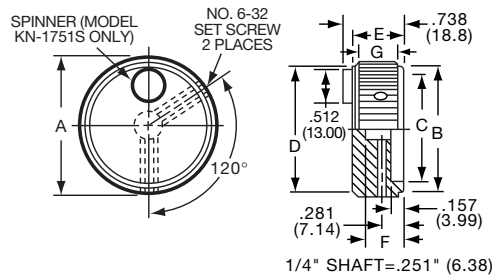

KN SERIES

Tyco Straight Knurl with & without "Fingertip" Spinner								
Electronics	Alcoswitch	Color	A	B	C	D	E	G
Less Indicator								
3-1437622-2	KN1751A1/4	Natural	1.75(44.5)	1.55(39.4)	1.38(35.1)	1.65(41.9)	.620(15.0)	.508(12.9)
3-1437622-6	KN1751B1/4	Black	1.75(44.5)	1.55(39.4)	1.38(35.1)	1.65(41.9)	.620(15.8)	.508(12.9)
Two Toned			Body - Top					
3-1437622-3	KN1751AB1/4	Ntl. - Blk.	1.75(44.5)	1.55(39.4)	1.38(35.1)	1.65(41.9)	.620(15.8)	.508(12.9)
3-1437622-7	KN1751BA1/4	Blk. - Natural	1.75(44.5)	1.55(39.4)	1.38(35.1)	1.65(41.9)	.620(15.8)	.508(12.9)
With Indicator								
3-1437622-5	KN1750A1/4	Natural	1.75(44.5)	1.55(39.4)	1.38(35.1)	1.65(41.9)	.620(15.8)	.508(12.9)
3-1437622-1	KN1750B1/4	Black	1.75(44.5)	1.55(39.4)	1.38(35.1)	1.65(41.9)	.620(15.8)	.508(12.9)
With Spinner/Less Indicator								
3-1437622-5	KN1751AS1/4	Natural	1.75(44.5)	1.55(39.4)	1.38(35.1)	1.65(41.9)	.620(15.8)	.508(12.9)
3-1437622-8	KN1751BS1/4	Black	1.75(44.5)	1.55(39.4)	1.38(35.1)	1.65(41.9)	.620(15.8)	.508(12.9)

K

K Series

K8