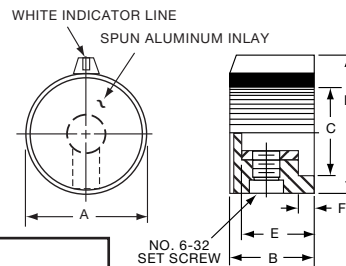

PKJ SERIES

Tyco		Straight Knurl with Bar Pointers and Indicator Line					
Electronics	Alcoswitch	A	B	C	D	E	F
7-1437624-5	PKJ50B1/8	.500(12.7)	.512(13.0)	.420(10.7)	.577(14.7)	.429(10.9)	.113(2.9)
7-1437624-4	*PKJ50B1/4	.500(12.7)	.512(13.0)	.420(10.7)	.577(14.7)	.429(10.9)	.113(2.9)
7-1437624-6	PKJ60B1/4	.630(16.0)	.530(13.5)	.468(11.9)	.758(19.3)	.440(11.2)	.110(2.8)
7-1437624-7	PKJ70B1/4	.760(19.3)	.555(14.1)	.545(13.8)	.915(23.2)	.450(11.4)	.118(3.0)

*Note: Knob uses #4-40 set screw