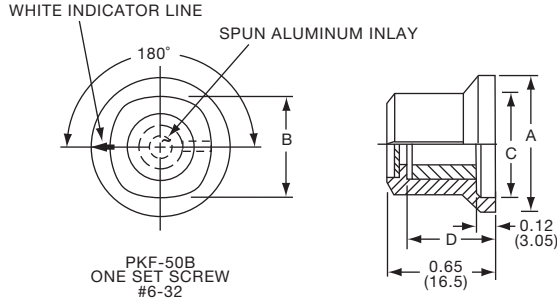

Knobs, Molded Phenolic

PKF SERIES

Tyco Plain Quadrate with Indicator Line & Arrow					
Electronics	Alcoswitch	A	B	C	D
5-1437624-5	PKF50B1/8	.670(17.0)	.454(11.53)	.570(14.48)	.520(13.2)