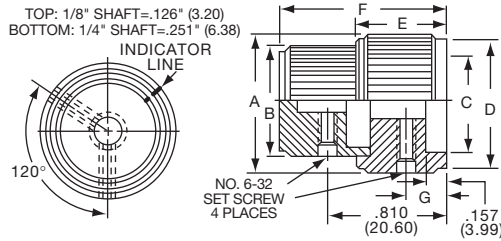

Knobs, Machined Aluminum