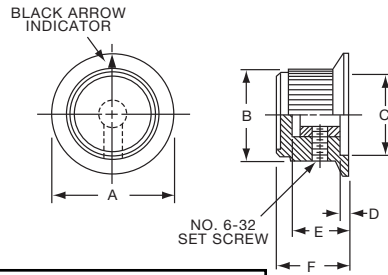

Knobs, Molded Phenolic