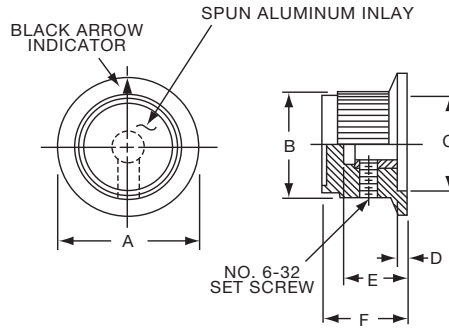

PKD SERIES

		Straight Knurl Aluminum Skirt w/Arrow Indicator					
Tyco Electronics	Alcoswitch	A	B	C	D	E	F
2-1437624-8	PKD60B1/8	.780(19.8)	.566(14.4)	.487(12.4)	.059(1.5)	.492(12.5)	.563(14.3)
2-1437624-7	PKD60B1/4	.780(19.8)	.566(14.4)	.487(12.4)	.059(1.5)	.492(12.5)	.563(14.3)
3-1437624-1	PKD70B1/4	1.02(25.9)	.750(19.1)	.700(17.8)	.080(2.0)	.490(12.5)	.610(15.5)
2-1437624-5	PKD100B1/4	1.29(32.8)	1.00(25.4)	.865(22.0)	.050(1.3)	.500(12.7)	.590(15.0)