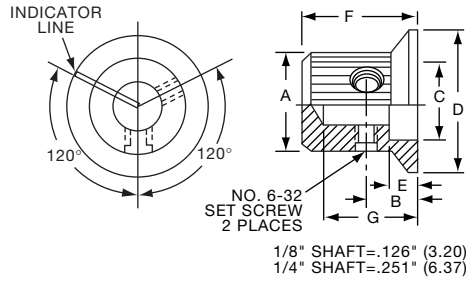

Knobs, Machined Aluminum

KLNS SERIES

Tyco Straight Knurl with Indicator Line on Top, Side and Skirt								
Electronics	Alcoswitch	Color	A	B	C	D	E	G
1-1437622-6	KLNS500A1/8	Natural	.500(12.7)	.280(7.11)	.380(9.65)	.750(19.0)	.160(4.07)	.630(16.0)
1-1437622-5	KLNS500A1/4	Natural	.500(12.7)	.280(7.11)	.380(9.65)	.750(19.0)	.160(4.07)	.630(16.0)
1-1437622-8	KLNS500B1/8	Black	.500(12.7)	.280(7.11)	.380(9.65)	.750(19.0)	.160(4.07)	.630(16.0)
1-1437622-7	KLNS500B1/4	Black	.500(12.7)	.280(7.11)	.380(9.65)	.750(19.0)	.160(4.07)	.630(16.0)
2-1437622-0	KLNS700A1/4	Natural	.750(19.0)	.280(7.11)	.590(14.9)	1.13(28.7)	.160(4.07)	.630(16.0)
2-1437622-1	KLNS700B1/4	Black	.750(19.0)	.280(7.11)	.590(14.9)	1.13(28.7)	.160(4.07)	.630(16.0)
2-1437622-2	KLNS900A1/4	Natural	.940(23.9)	.280(7.11)	.710(18.0)	1.40(35.5)	.160(4.07)	.630(16.0)
2-1437622-3	KLNS900B1/4	Black	.940(23.9)	.280(7.11)	.710(18.0)	1.40(35.5)	.160(4.07)	.630(16.0)

KN SERIES

NO. 6-32 SET SCREW 2 PLACES
1/8" SHAFT=.126" (3.20)
1/4" SHAFT=.251" (6.38)

Tyco Straight Knurl with Arrowhead Indicator								
Electronics	Alcoswitch	Color	A	B	C	D	E	G
5-1437622-1	KN501A1/8	Natural	.500(12.7)	.445(11.3)	.374(9.50)	.445(11.3)	.625(15.9)	.512(13.0)
5-1437622-0	KN501A1/4	Natural	.500(12.7)	.445(11.3)	.374(9.50)	.445(11.3)	.625(15.9)	.512(13.0)
5-1437622-3	KN501B1/8	Black	.500(12.7)	.445(11.3)	.374(9.50)	.445(11.3)	.625(15.9)	.512(13.0)
5-1437622-2	KN501B1/4	Black	.500(12.7)	.445(11.3)	.374(9.50)	.445(11.3)	.625(15.9)	.512(13.0)
6-1437622-2	KN701A1/4	Natural	.750(19.1)	.695(17.7)	.590(15.0)	.695(17.7)	.625(15.9)	.512(13.0)
6-1437622-3	KN701B1/4	Black	.750(19.1)	.695(17.7)	.590(15.0)	.695(17.7)	.625(15.9)	.512(13.0)
Two Toned			Body-Top					
5-1437622-5	KN501BA1/8	Blk. - Ntl.	.500(12.7)	.445(11.3)	.374(9.50)	.445(11.3)	.625(15.9)	.512(13.0)
5-1437622-4	KN501BA1/4	Blk. - Ntl.	.500(12.7)	.445(11.3)	.374(9.50)	.445(11.3)	.625(15.9)	.512(13.0)
6-1437622-5	KN701BA1/8	Blk. - Ntl.	.750(19.1)	.695(17.7)	.590(15.0)	.695(17.7)	.625(15.9)	.512(13.0)
6-1437622-4	KN701BA1/4	Blk. - Ntl.	.750(19.1)	.695(17.7)	.590(15.0)	.695(17.7)	.625(15.9)	.512(13.0)