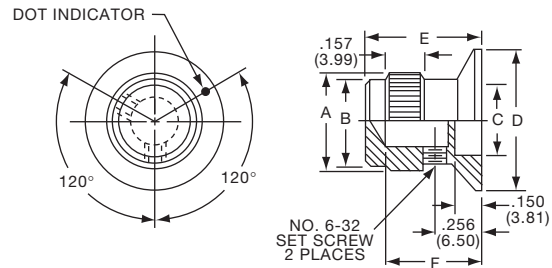

KES SERIES

Tyco Knurl Grip with Dot Indicator on Skirt									
Electronics	Alcoswitch	Color	A	B	C	D	E	F	
8-1437621-4	KES500AB1/8	Ntl. - Blk.	.500(12.7)	.460(11.7)	.382(9.70)	.750(19.1)	.625(15.9)	.512(13.0)	
8-1437621-3	KES500AB1/4	Ntl. - Blk.	.500(12.7)	.460(11.7)	.382(9.70)	.750(19.1)	.625(15.9)	.512(13.0)	
8-1437621-5	KES700AB1/4	Ntl. - Blk.	.750(19.1)	.710(18.1)	.630(16.0)	1.13(28.7)	.625(15.9)	.512(13.0)	
	KES900AB1/4	Ntl. - Blk.	.937(23.8)	.897(22.8)	.787(20.0)	1.44(36.6)	.625(15.9)	.512(13.0)	

K

K Series

K6