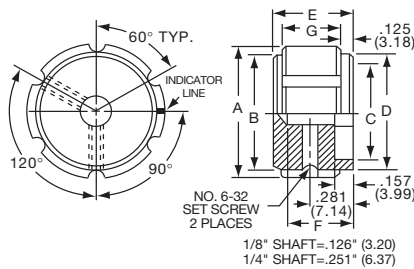

Tyco 6 Flute Design with Indicator Line									
Electronics	Alcoswitch	Color	A	B	C	D	E	F	G
2-1437621-0	KA500A1/8	Natural	.500(12.7)	.430(10.9)	.375(9.53)	.430(10.9)	.625(15.9)	.512(13.0)	.430(10.9)
1-1437621-9	KA500A1/4	Natural	.500(12.7)	.430(10.9)	.375(9.53)	.430(10.9)	.625(15.9)	.512(13.0)	.430(10.9)
2-1437621-2	KA500B1/8	Black	.500(12.7)	.430(10.9)	.375(9.53)	.430(10.9)	.625(15.9)	.512(13.0)	.430(10.9)
2-1437621-1	KA500B1/4	Black	.500(12.7)	.430(10.9)	.375(9.53)	.430(10.9)	.625(15.9)	.512(13.0)	.430(10.9)
2-1437621-3	KA700A1/4	Natural	.750(19.1)	.655(16.6)	.590(15.0)	.655(16.6)	.625(15.9)	.512(13.0)	.430(10.9)
2-1437621-4	KA700B1/4	Black	.750(19.1)	.655(16.6)	.590(15.0)	.655(16.6)	.625(15.9)	.512(13.0)	.430(10.9)
2-1437621-5	KA900A1/4	Natural	.937(23.8)	.817(20.8)	.700(17.8)	.817(20.8)	.625(15.9)	.512(13.0)	.430(10.9)
2-1437621-6	KA900B1/4	Black	.937(23.8)	.817(20.8)	.700(17.8)	.817(20.8)	.625(15.9)	.512(13.0)	.430(10.9)
	KA1250A1/4	Natural	1.25(31.8)	1.11(28.2)	.985(25.0)	1.11(28.2)	.750(19.1)	.630(16.0)	.554(14.1)
1-1437621-8	KA1250B1/4	Black	1.25(31.8)	1.11(28.2)	.985(25.0)	1.11(28.2)	.750(19.1)	.630(16.0)	.554(14.1)