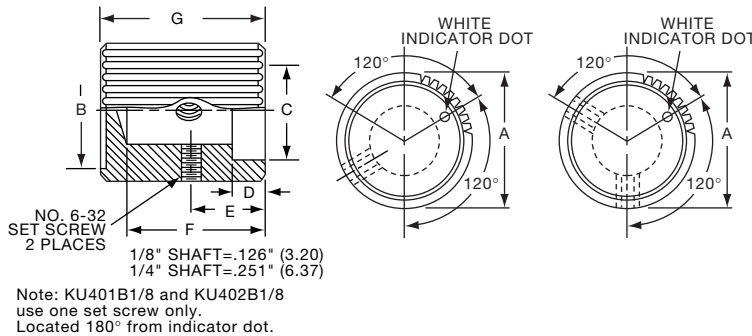

KS900B1/4

K Series

K10

Knobs, Machined Aluminum

KT SERIES

KT500A1/4

KT700A1/4

Tyco		Square Serration with Indicator Line							
Electronics	Alcoswitch	Color	A	B	C	D	E	F	G
1-1437623-2	KT500A1/4	Natural	.500(12.7)	.430(10.9)	.375(9.53)	.430(10.9)	.280(7.11)	.510(13.0)	.630(16.0)
1-1437623-4	KT500B1/8	Black	.500(12.7)	.430(10.9)	.375(9.53)	.430(10.9)	.280(7.11)	.510(13.0)	.630(16.0)
1-1437623-3	KT500B1/4	Black	.500(12.7)	.430(10.9)	.375(9.53)	.430(10.9)	.280(7.11)	.510(13.0)	.630(16.0)
1-1437623-6	KT700A1/4	Natural	.740(18.8)	.650(16.5)	.590(15.0)	.650(16.5)	.280(7.11)	.510(13.0)	.630(16.0)
1-1437623-7	KT700B1/4	Black	.740(18.8)	.650(16.5)	.590(15.0)	.650(16.5)	.280(7.11)	.510(13.0)	.630(16.0)
1-1437623-8	KT900A1/4	Natural	.940(23.9)	.816(20.7)	.710(18.0)	.816(20.7)	.280(7.11)	.510(13.0)	.630(16.0)
1-1437623-9	KT900B1/4	Black	.940(23.9)	.816(20.7)	.710(18.0)	.816(20.7)	.280(7.11)	.510(13.0)	.630(16.0)