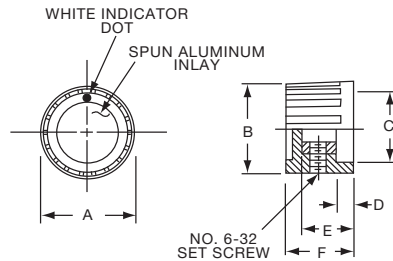

PK SERIES

Tyco		Serrated with Dot Indicator on Top					
Electronics	Alcoswitch	A	B	C	D	E	F
1437624-4	PK1100B1/8	.700(17.8)	.643(16.3)	.565(14.35)	.125(3.18)	.453(11.51)	.530(13.5)

K

P Series