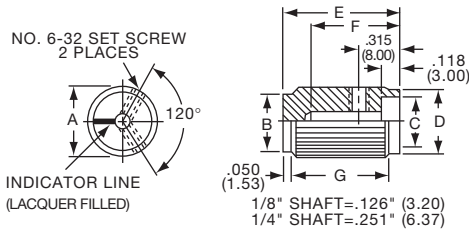

Knobs, Machined Aluminum