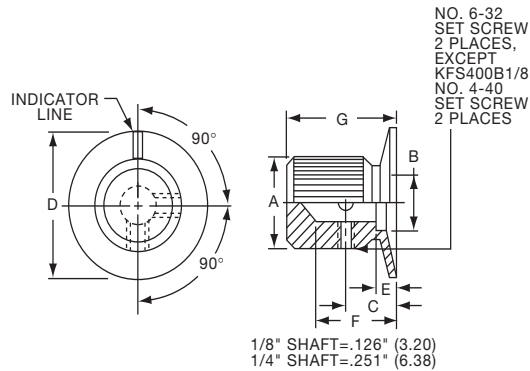

Knobs, Machined Aluminum

KFS SERIES