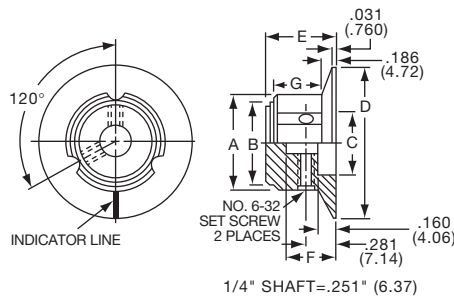

Tyco		3 Flute Design with Aluminum Skirt and Indicator Line							
Electronics	Alcoswitch	Color	A	B	C	D	E	F	G
1437623-3	KS500A1/8	Natural	.500(12.7)	.430(10.9)	.360(9.14)	.750(19.1)	.620(15.8)	.510(13.0)	.430(10.9)
1437623-2	KS500A1/4	Natural	.500(12.7)	.430(10.9)	.360(9.14)	.750(19.1)	.620(15.8)	.510(13.0)	.430(10.9)
1437623-5	KS500B1/8	Black	.500(12.7)	.430(10.9)	.360(9.14)	.750(19.1)	.620(15.8)	.510(13.0)	.430(10.9)
1437623-4	KS500B1/4	Black	.500(12.7)	.430(10.9)	.360(9.14)	.750(19.1)	.620(15.8)	.510(13.0)	.430(10.9)
1437623-6	KS700A1/4	Natural	.750(19.0)	.650(16.5)	.590(14.9)	1.12(28.4)	.620(15.8)	.510(13.0)	.430(10.9)
1437623-7	KS700B1/4	Black	.750(19.0)	.650(16.5)	.590(14.9)	1.12(28.4)	.620(15.8)	.510(13.0)	.430(10.9)
1437623-8	KS900A1/4	Natural	.940(23.9)	.820(20.8)	.710(18.0)	1.40(35.6)	.620(15.8)	.510(13.0)	.430(10.9)
1437623-9	KS900B1/4	Black	.940(23.9)	.820(20.8)	.710(18.0)	1.40(35.6)	.620(15.8)	.510(13.0)	.430(10.9)

K Series

K10