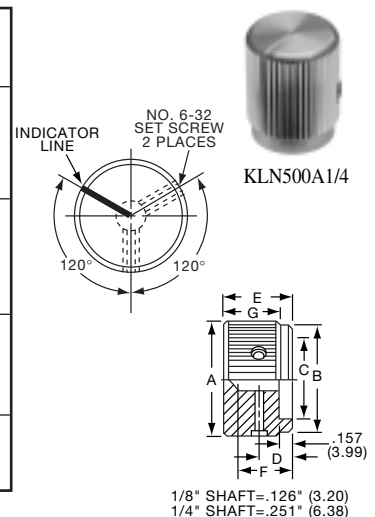

Tyco			Straight Knurl with Top and Side Indicator						
Electronics	Alcoswitch	Color	A	B	C	D	E	F	G
9-1437621-7	KLN500A1/8	Natural	.500(12.7)	0.445(11.3)	.374(9.50)	.281(7.14)	.625(15.9)	.512(13.0)	.527(13.4)
9-1437621-6	KLN500A1/4	Natural	.500(12.7)	0.445(11.3)	.374(9.50)	.281(7.14)	.625(15.9)	.512(13.0)	.527(13.4)
9-1437621-9	KLN500B1/8	Black	.500(12.7)	0.445(11.3)	.374(9.50)	.281(7.14)	.625(15.9)	.512(13.0)	.527(13.4)
9-1437621-8	KLN500B1/4	Black	.500(12.7)	0.445(11.3)	.374(9.50)	.281(7.14)	.625(15.9)	.512(13.0)	.527(13.4)
1437622-1	KLN500S1/4	Smoke	.500(12.7)	0.445(11.3)	.374(9.50)	.281(7.14)	.625(15.9)	.512(13.0)	.527(13.4)
1437622-2	KLN700A1/4	Natural	.740(18.8)	.685(17.4)	.591(15.0)	.281(7.14)	.625(15.9)	.512(13.0)	.527(13.4)
1437622-3	KLN700B1/4	Black	.740(18.8)	.685(17.4)	.591(15.0)	.281(7.14)	.625(15.9)	.512(13.0)	.527(13.4)
1437622-4	KLN700B1/8	Black	.740(18.8)	.685(17.4)	.591(15.0)	.281(7.14)	.625(15.9)	.512(13.0)	.527(13.4)
1437622-5	KLN700S1/4	Smoke	.740(18.8)	.685(17.4)	.591(15.0)	.281(7.14)	.625(15.9)	.512(13.0)	.527(13.4)
1437622-6	KLN900A1/4	Natural	.937(23.8)	.882(22.4)	0.709(18.0)	.281(7.14)	.625(15.9)	.512(13.0)	.527(13.4)
1437622-7	KLN900B1/4	Black	.937(23.8)	.882(22.4)	0.709(18.0)	.281(7.14)	.625(15.9)	.512(13.0)	.527(13.4)
1437622-8	KLN900S1/4	Smoke	.937(23.8)	.882(22.4)	0.709(18.0)	.281(7.14)	.625(15.9)	.512(13.0)	.527(13.4)
9-1437621-4	KLN1250A1/4	Natural	1.252(31.80)	1.195(30.35)	.984(25.0)	.281(7.14)	.625(15.9)	.512(13.0)	.527(13.4)
9-1437621-5	KLN1250B1/4	Black	1.252(31.80)	1.195(30.35)	.984(25.0)	.281(7.14)	.625(15.9)	.512(13.0)	.527(13.4)