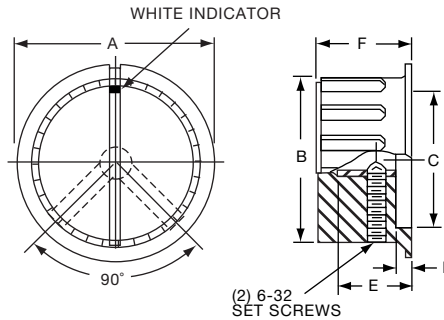

PKX SERIES

(2) 6-32 SET SCREWS

Tyco Ribbed Body, Matte Finish with White Square Indicator on Top							
Electronics	Alcoswitch	A	B	C	D	E	F
1-1437625-1	PKX100B1/4	1.17(29.7)	.970(24.6)	.780(19.81)	.114(2.90)	.570(14.48)	.674(17.12)
1-1437625-2	PKX110B1/4	1.37(34.8)	1.120(28.45)	.940(23.88)	.100(2.54)	.527(13.38)	.705(17.91)
1-1437625-3	PKX130B1/4	1.57(40.0)	1.308(33.22)	1.09(27.6)	.118(3.00)	.623(15.82)	.750(19.05)

K
P Series