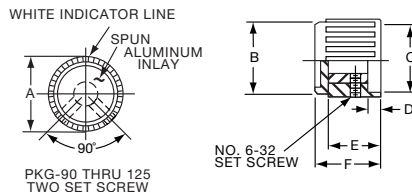

PKG SERIES

Tyco		Ribbed with Indicator Line					
Electronics	Alcoswitch	A	B	C	D	E	F
7-1437624-0	PKG90B1/8	.862(21.9)	.811(20.6)	.710(18.0)	.080(2.03)	.450(11.4)	.550(13.97)
6-1437624-9	PKG90B1/4	.862(21.9)	.811(20.6)	.710(18.0)	.080(2.03)	.450(11.4)	.550(13.97)
5-1437624-7	PKG100B1/4	1.055(26.80)	1.01(25.5)	.920(23.4)	.080(2.03)	.430(10.9)	.555(14.1)
5-1437624-8	PKG125B1/4	1.248(31.70)	1.20(30.4)	.690(17.5)	.080(2.03)	.430(10.9)	.565(14.4)