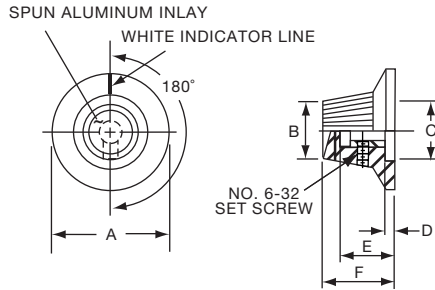

Knobs, Molded Phenolic

PKS SERIES

		Straight Knurl with Indicator Line on Skirt					
Tyco Electronics	Alcoswitch	A	B	C	D	E	F
9-1437624-5	PKS1104B1/4	1.12(28.5)	.567(14.4)	.620(15.8)	.090(2.29)	.510(12.95)	.670(17.0)

PKS SERIES

		Straight Knurl Aluminum Skirt Has Line or 0-9 Numbers						
Tyco Electronics	Alcoswitch	A	B	C	D	E	F	Marking
9-1437624-4	PKS1103B101/4	1.17(29.6)	.571(14.5)	.620(15.7)	.098(2.49)	.516(13.1)	.670(17.0)	Numbers
9-1437624-7	PKS1106B1/4	1.17(29.6)	.571(14.5)	.618(15.7)	.098(2.49)	.516(13.1)	.670(17.0)	Line
9-1437624-6	PKS1105B101/4	1.17(29.6)	.571(14.5)	.618(15.7)	.098(2.49)	.516(13.1)	.670(17.0)	Numbers