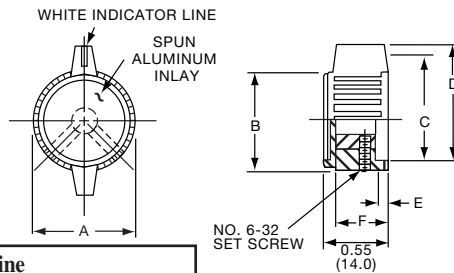

PKGP SERIES

Tyco		Ribbed with Bar Pointers and Indicator Line					
Electronics	Alcoswitch	A	B	C	D	E	F
7-1437624-2	PKGP70B1/4	.740(18.8)	.700(17.8)	.590(15.0)	.990(25.2)	.080(2.03)	.460(11.7)
7-1437624-3	PKGP90B1/4	.860(21.8)	.810(20.6)	.700(17.8)	1.28(32.5)	.080(2.03)	.460(11.7)
7-1437624-1	PKGP100B1/4	1.05(26.2)	1.00(25.4)	.900(22.9)	1.62(41.2)	.080(2.03)	.480(12.2)