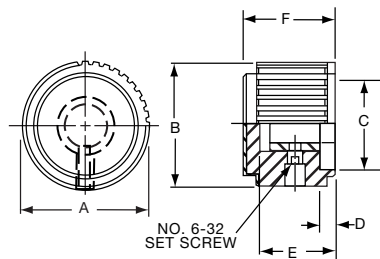

PKNT SERIES

Black Spin Cap with "Diamond Cut" Less Indicator							
Tyco							
Electronics	Alcoswitch	A	B	C	D	E	F
8-1437624-6	PKNT60B1/8	.591(15.0)	.579(14.7)	.394(10.0)	.079(2.01)	.394(10.0)	.472(11.9)
8-1437624-5	PKNT60B1/4	.591(15.0)	.579(14.7)	.394(10.0)	.079(2.01)	.394(10.0)	.472(11.9)
8-1437624-7	PKNT70B1/4	.787(19.9)	.764(19.4)	.571(14.5)	.098(2.49)	.492(12.5)	.591(14.7)
8-1437624-8	PKNT90B1/4	.984(25.0)	.957(24.3)	.748(19.0)	.098(2.49)	.591(15.0)	.689(17.5)