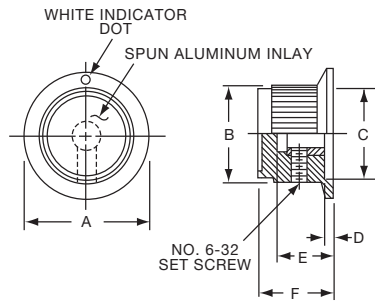

Note: KUS402B1/8 has #4.40 setscrew

Knobs, Molded Phenolic

PH SERIES

PH15181/4

Tyco		Straight Knurl Less Indicator Line					
Electronics	Alcoswitch	A	B	C	D	E	F
1437624-2	PH15181/4	.996(25.3)	.972(24.7)	.799(20.3)	.472(12.0)	.669(17.0)	.157(3.99)

PK SERIES

PK50B1/8

PK701/4

Tyco		Straight Knurl with Dot Indicator on Skirt					
Electronics	Alcoswitch	A	B	C	D	E	F
1437624-7	PK50B1/8	.748(19.0)	.570(14.5)	.500(12.70)	.055(1.40)	.460(11.7)	.550(13.97)
1437624-6	PK50B1/4	.748(19.0)	.570(14.5)	.500(12.70)	.055(1.40)	.460(11.7)	.550(13.97)
1437624-8	PK70B1/4	.984(25.0)	.728(18.5)	.710(18.03)	.079(2.01)	.500(12.7)	.590(14.99)
1437624-9	PK90B1/4	1.25(31.8)	.985(25.0)	.870(22.01)	.098(2.49)	.470(11.9)	.595(15.10)