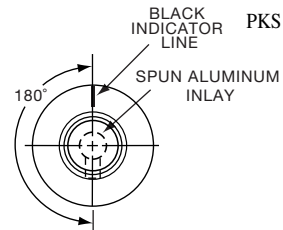

Knobs, Molded Phenolic

PKS SERIES

		Straight Knurl with Indicator Line on Skirt					
Tyco Electronics	Alcoswitch	A	B	C	D	E	F
9-1437624-5	PKS1104B1/4	1.12(28.5)	.567(14.4)	.620(15.8)	.090(2.29)	.510(12.95)	.670(17.0)

PKS SERIES

		Straight Knurl Aluminum Skirt Has Line or 0-9 Numbers						
Tyco Electronics	Alcoswitch	A	B	C	D	E	F	Marking
9-1437624-4	PKS1103B101/4	1.17(29.6)	.571(14.5)	.620(15.7)	.098(2.49)	.516(13.1)	.670(17.0)	Numbers
9-1437624-7	PKS1106B1/4	1.17(29.6)	.571(14.5)	.618(15.7)	.098(2.49)	.516(13.1)	.670(17.0)	Line
9-1437624-6	PKS1105B101/4	1.17(29.6)	.571(14.5)	.618(15.7)	.098(2.49)	.516(13.1)	.670(17.0)	Numbers

PKS SERIES

SPUN ALUMINUM INLAY

		Choice of Indicator Line or 0-9, 0-10, -5+5 Numerals						
Tyco Electronics	Alcoswitch	A	B	C	D	E	F	Marking
1437625-1	PKS1132B51/4	1.18(30.0)	.551(14.0)	.551(14.0)	.118(30.0)	.615(15.62)	.748(19.0)	+5-0-5
1437625-2	PKS1132B91/4	1.18(30.0)	.551(14.0)	.551(14.0)	.118(30.0)	.615(15.62)	.748(19.0)	0-9
9-1437624-9	PKS1132B101/4	1.18(30.0)	.551(14.0)	.551(14.0)	.118(30.0)	.615(15.62)	.748(19.0)	0-10
9-1437624-8	*PKS1132B1/4	1.18(30.0)	.551(14.0)	.551(14.0)	.118(30.0)	.615(15.62)	.748(19.0)	Indicator Line

*1 Set screw 180° from indicator line.