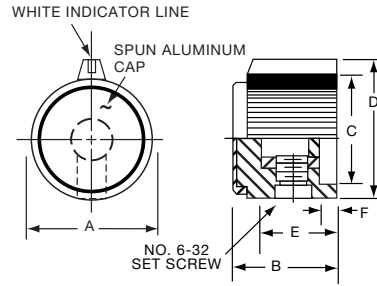

PKJ70B1/4

Knobs, Molded Phenolic

PKJT SERIES

PKJT50B1/4

PKJT70B1/4

Straight Knurl with Bar Pointer & Indicator Line and Aluminum Spin Cap							
Tyco							
Electronics	Alcoswitch	A	B	C	D	E	F
7-1437624-9	PKJT50B1/8	.515(13.1)	.585(14.9)	.350(8.89)	.595(15.1)	.414(10.5)	.130(3.30)
7-1437624-8	*PKJT50B1/4	.515(13.1)	.585(14.9)	.350(8.89)	.595(15.1)	.414(10.5)	.130(3.30)
8-1437624-0	PKJT60B1/4	.640(16.3)	.605(15.4)	.470(11.9)	.760(19.3)	.445(11.3)	.118(3.00)
8-1437624-1	PKJT70B1/4	.760(19.3)	.625(15.9)	.550(14.0)	.915(23.2)	.445(11.3)	.118(3.00)