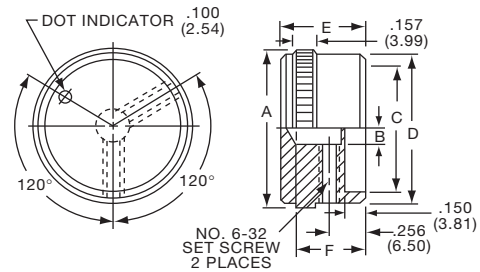

Tyco Knurl Grip with Top Dot Indicator									
Electronics	Alcoswitch	Color	A	B	C	D	E	F	
8-1437621-0	KE500AB1/8	Ntl. - Blk.	.500(12.7)	.126(3.20)	.382(9.70)	.460(11.7)	.625(15.9)	.512(13.0)	
7-1437621-9	KE500AB1/4	Ntl. - Blk.	.500(12.7)	.126(3.20)	.382(9.70)	.460(11.7)	.625(15.9)	.512(13.0)	
8-1437621-1	KE700AB1/4	Ntl. - Blk.	.740(18.8)	.251(6.38)	.630(16.0)	.708(18.0)	.625(15.9)	.512(13.0)	
8-1437621-2	KE900AB1/4	Ntl. - Blk.	.93(23.8)	.251(6.38)	.787(20.0)	.900(22.9)	.625(15.9)	.512(13.0)	
7-1437621-8	KE1250AB1/4	Ntl. - Blk.	1.25(31.8)	.251(6.38)	1.06(26.9)	1.17(29.7)	.625(15.9)	.512(13.0)