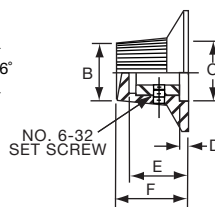

Knobs, Molded Phenolic

PKS SERIES

		Straight Knurl with Indicator Line on Skirt					
Tyco Electronics	Alcoswitch	A	B	C	D	E	F
9-1437624-5	PKS1104B1/4	1.12(28.5)	.567(14.4)	.620(15.8)	.090(2.29)	.510(12.95)	.670(17.0)

PKS SERIES

		Straight Knurl Aluminum Skirt Has Line or 0-9 Numbers						
Tyco Electronics	Alcoswitch	A	B	C	D	E	F	Marking
9-1437624-4	PKS1103B101/4	1.17(29.6)	.571(14.5)	.620(15.7)	.098(2.49)	.516(13.1)	.670(17.0)	Numbers
9-1437624-7	PKS1106B1/4	1.17(29.6)	.571(14.5)	.618(15.7)	.098(2.49)	.516(13.1)	.670(17.0)	Line
9-1437624-6	PKS1105B101/4	1.17(29.6)	.571(14.5)	.618(15.7)	.098(2.49)	.516(13.1)	.670(17.0)	Numbers

PKS SERIES

SPUN ALUMINUM INLAY

		Choice of Indicator Line or 0-9, 0-10, -5+5 Numerals						
Tyco Electronics	Alcoswitch	A	B	C	D	E	F	Marking
1437625-1	PKS1132B51/4	1.18(30.0)	.551(14.0)	.551(14.0)	.118(30.0)	.615(15.62)	.748(19.0)	+5-0-5
1437625-2	PKS1132B91/4	1.18(30.0)	.551(14.0)	.551(14.0)	.118(30.0)	.615(15.62)	.748(19.0)	0-9
9-1437624-9	PKS1132B101/4	1.18(30.0)	.551(14.0)	.551(14.0)	.118(30.0)	.615(15.62)	.748(19.0)	0-10
9-1437624-8	*PKS1132B1/4	1.18(30.0)	.551(14.0)	.551(14.0)	.118(30.0)	.615(15.62)	.748(19.0)	Indicator Line

*1 Set screw 180° from indicator line.