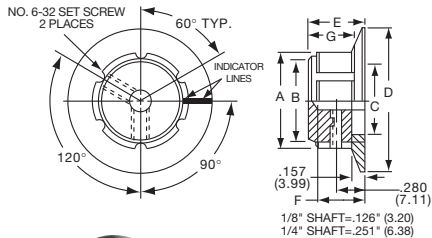

KAS SERIES

Tyco 6 Flute Design with Aluminum Skirt and Indicator Lines									
Electronics	Alcoswitch	Color	A	B	C	D	E	F	G
2-1437621-8	KAS500A1/8	Natural	.500(12.7)	.430(10.9)	.380(9.65)	.740(18.8)	.630(16.0)	.510(13.0)	.430(10.9)
2-1437621-7	KAS500A1/4	Natural	.500(12.7)	.430(10.9)	.380(9.65)	.740(18.8)	.630(16.0)	.510(13.0)	.430(10.9)
3-1437621-0	KAS500B1/8	Black	.500(12.7)	.430(10.9)	.380(9.65)	.740(18.8)	.630(16.0)	.510(13.0)	.430(10.9)
2-1437621-9	KAS500B1/4	Black	.500(12.7)	.430(10.9)	.380(9.65)	.740(18.8)	.630(16.0)	.510(13.0)	.430(10.9)
3-1437621-1	KAS700A1/4	Natural	.750(19.1)	.650(16.5)	.590(15.0)	1.14(29.0)	.630(16.0)	.510(13.0)	.430(10.9)
3-1437621-2	KAS700B1/4	Black	.750(19.1)	.650(16.5)	.590(15.0)	1.14(29.0)	.630(16.0)	.510(13.0)	.430(10.9)
3-1437621-3	KAS900A1/4	Natural	.940(23.9)	.820(20.8)	.710(18.0)	1.40(35.6)	.630(16.0)	.510(13.0)	.430(10.9)
3-1437621-4	KAS900B1/4	Black	.940(23.9)	.820(20.8)	.710(18.0)	1.40(35.6)	.630(16.0)	.510(13.0)	.430(10.9)