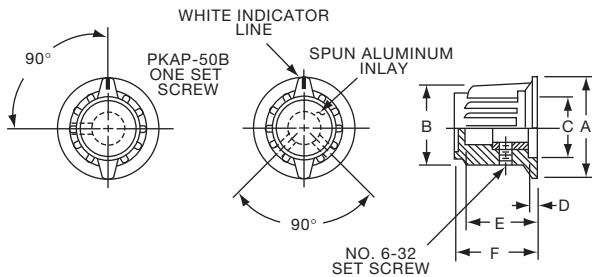

PKA SERIES

PKA50B1/4

PKA90B1/4

Tyco Electronics Alcoswitch		Ribbed with Line Indicator on Skirt					
		A	B	C	D	E	F
1-1437624-1	PKA50B1/8	.795(20.2)	.580(14.7)	.540(13.7)	.080(2.03)	.450(11.4)	.590(15.0)
1-1437624-0	PKA50B1/4	.795(20.2)	.580(14.7)	.540(13.7)	.080(2.03)	.450(11.4)	.590(15.0)
1-1437624-4	PKA55B1/8	.780(19.8)	.580(14.7)	.475(12.1)	.135(3.43)	.585(14.9)	.675(17.2)
1-1437624-3	PKA55B1/4	.780(19.8)	.580(14.7)	.475(12.1)	.135(3.43)	.585(14.9)	.675(17.2)
1-1437624-5	PKA70B1/4	.980(24.9)	.740(18.8)	.680(17.3)	.118(3.00)	.650(16.5)	.750(19.1)
1-1437624-7	PKA90B1/4	1.375(34.9)	.970(24.6)	.670(17.0)	.195(4.95)	.750(19.1)	.840(21.3)