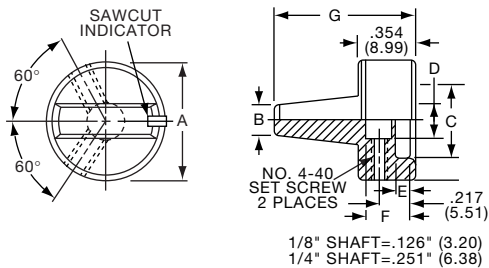

KBS SERIES

Tyco		Control Knob with Straight Knurl and Skirt							
Electronics	Alcoswitch	Color	A	B	C	D	E	F	G
With 0-9 Numerals (36°)									
4-1437621-9	KBS500A101/8	Natural	.500(12.7)	.433(11.0)	.708(18.0)	1.00(25.4)	.950(24.1)	.826(21.0)	.655(16.7)
	KBS500A101/4	Natural	.500(12.7)	.433(11.0)	.708(18.0)	1.00(25.4)	.950(24.1)	.826(21.0)	.655(16.7)
5-1437621-3	KBS500B101/8	Black	.500(12.7)	.433(11.0)	.708(18.0)	1.00(25.4)	.950(24.1)	.826(21.0)	.655(16.7)
5-1437621-2	KBS500B101/4	Black	.500(12.7)	.433(11.0)	.708(18.0)	1.00(25.4)	.950(24.1)	.826(21.0)	.655(16.7)
With Indicator Line									
4-1437621-8	KBS500A1/8	Natural	.500(12.7)	.433(11.0)	.708(18.0)	1.00(25.4)	.950(24.1)	.826(21.0)	.655(16.7)
4-1437621-7	KBS500A1/4	Natural	.500(12.7)	.433(11.0)	.708(18.0)	1.00(25.4)	.950(24.1)	.826(21.0)	.655(16.7)
5-1437621-1	KBS500B1/8	Black	.500(12.7)	.433(11.0)	.708(18.0)	1.00(25.4)	.950(24.1)	.826(21.0)	.655(16.7)
5-1437621-0	KBS500B1/4	Black	.500(12.7)	.433(11.0)	.708(18.0)	1.00(25.4)	.950(24.1)	.826(21.0)	.655(16.7)