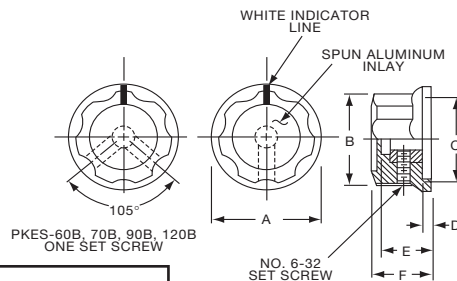

PKES SERIES

Tyco Fluted with Skirt and Indicator Line							
Electronics	Alcoswitch	A	B	C	D	E	F
5-1437624-1	PKES60B1/8	.748(19.0)	.618(15.7)	.460(11.7)	.090(2.29)	.370(9.40)	.470(11.9)
5-1437624-0	PKES60B1/4	.748(19.0)	.618(15.7)	.460(11.7)	.090(2.29)	.370(9.40)	.470(11.9)
5-1437624-2	PKES70B1/4	.855(21.7)	.744(18.9)	.705(17.9)	.080(2.03)	.421(10.7)	.526(13.4)
5-1437624-3	PKES90B1/4	1.01(25.7)	.889(22.6)	.846(21.5)	.079(2.01)	.421(10.7)	.570(14.5)
4-1437624-6	PKES120B1/4	1.30(32.9)	1.16(29.5)	1.02(25.9)	.118(3.00)	.500(12.7)	.628(16.0)
4-1437624-7	PKES140B1/4	1.50(38.1)	1.37(34.9)	1.22(30.9)	.118(3.00)	.540(13.7)	.693(17.6)
4-1437624-8	PKES150B1/4	1.77(44.9)	1.55(39.4)	1.41(35.9)	.118(3.00)	.733(18.6)	.831(21.1)