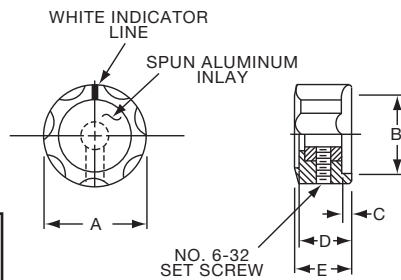

Knobs, Molded Phenolic

PKDT SERIES

Tyco Black Spin Cap with "Diamond Cut" and Arrow Indicator							
Electronics	Alcoswitch	A	B	C	D	E	F
3-1437624-9	PKDT70B1/4	1.03(26.0)	.738(18.8)	.720(18.3)	.098(2.49)	.500(12.7)	.635(16.1)
3-1437624-3	PKDT100B1/4	1.29(32.8)	1.02(25.9)	.860(21.8)	.042(1.07)	.500(12.7)	.638(16.2)

PKDT SERIES

Tyco Black Spin Cap with "Diamond Cut" & 0-10 Numerals							
Electronics	Alcoswitch	A	B	C	D	E	F
3-1437624-8	PKDT60B101/8	.778(19.8)	.605(15.4)	.560(12.5)	.060(1.53)	.392(9.96)	.562(14.3)
4-1437624-0	PKDT70B101/4	1.03(26.0)	.738(18.8)	.720(18.3)	.098(2.49)	.500(12.7)	.635(16.1)
3-1437624-4	PKDT100B101/4	1.29(32.8)	1.02(25.9)	.860(21.8)	.042(1.07)	.500(12.7)	.638(16.2)

PKE SERIES

Tyco Fluted with Indicator Line					
Electronics	Alcoswitch	A	B	C	E
4-1437624-4	PKE60B1/8	.626(15.9)	.472(12.0)	.091(2.31)	.394(10.0)
4-1437624-3	PKE60B1/4	.626(15.9)	.472(12.0)	.091(2.31)	.394(10.0)
4-1437624-5	PKE90B1/4	.890(22.6)	.724(18.4)	.098(2.49)	.480(12.2)

PKES SERIES

Tyco Fluted with Skirt and Indicator Line							
Electronics	Alcoswitch	A	B	C	D	E	F
5-1437624-1	PKES60B1/8	.748(19.0)	.618(15.7)	.460(11.7)	.090(2.29)	.370(9.40)	.470(11.9)
5-1437624-0	PKES60B1/4	.748(19.0)	.618(15.7)	.460(11.7)	.090(2.29)	.370(9.40)	.470(11.9)
5-1437624-2	PKES70B1/4	.855(21.7)	.744(18.9)	.705(17.9)	.080(2.03)	.421(10.7)	.526(13.4)
5-1437624-3	PKES90B1/4	1.01(25.7)	.889(22.6)	.846(21.5)	.079(2.01)	.421(10.7)	.570(14.5)
4-1437624-6	PKES120B1/4	1.30(32.9)	1.16(29.5)	1.02(25.9)	.118(3.00)	.500(12.7)	.628(16.0)
4-1437624-7	PKES140B1/4	1.50(38.1)	1.37(34.9)	1.22(30.9)	.118(3.00)	.540(13.7)	.693(17.6)
4-1437624-8	PKES150B1/4	1.77(44.9)	1.55(39.4)	1.41(35.9)	.118(3.00)	.733(18.6)	.831(21.1)