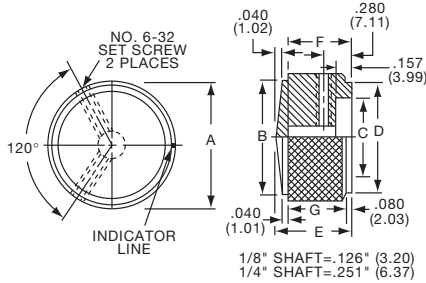

Knobs, Machined Aluminum

KD SERIES

Tyco Diamond Knurl with Indicator Line									
Electronics	Alcoswitch	Color	A	B	C	D	E	F	G
7-1437621-1	KD500A1/8	Natural	.500(12.7)	.430(10.9)	.380(9.65)	.430(10.9)	.630(16.0)	.510(13.0)	.470(11.9)
7-1437621-0	KD500A1/4	Natural	.500(12.7)	.430(10.9)	.380(9.65)	.430(10.9)	.630(16.0)	.510(13.0)	.470(11.9)
7-1437621-3	KD500B1/8	Black	.500(12.7)	.430(10.9)	.380(9.65)	.430(10.9)	.630(16.0)	.510(13.0)	.470(11.9)
7-1437621-2	KD500B1/4	Black	.500(12.7)	.430(10.9)	.380(9.65)	.430(10.9)	.630(16.0)	.510(13.0)	.470(11.9)
7-1437621-4	KD700A1/4	Natural	.750(19.1)	.660(16.8)	.590(15.0)	.660(16.8)	.630(16.0)	.510(13.0)	.470(11.9)
7-1437621-5	KD700B1/4	Black	.750(19.1)	.660(16.8)	.590(15.0)	.660(16.8)	.630(16.0)	.510(13.0)	.470(11.9)
7-1437621-6	KD900A1/4	Natural	.940(23.9)	.820(20.8)	.710(18.0)	.820(20.8)	.630(16.0)	.510(13.0)	.470(11.9)
7-1437621-7	KD900B1/4	Black	.940(23.9)	.820(20.8)	.710(18.0)	.820(20.8)	.630(16.0)	.510(13.0)	.470(11.9)
6-1437621-8	KD1250A1/4	Natural	1.25(31.8)	1.11(28.2)	.980(24.9)	1.11(28.2)	.750(19.1)	.630(16.0)	.590(15.0)
6-1437621-9	KD1250B1/4	Black	1.25(31.8)	1.11(28.2)	.980(24.9)	1.11(28.2)	.750(19.1)	.630(16.0)	.590(15.0)

KE SERIES