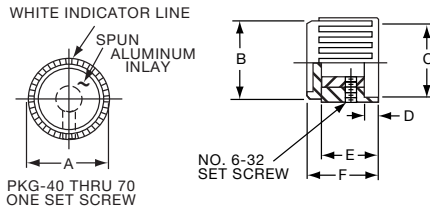

Knobs, Molded Phenolic

PKG SERIES

Tyco		Ribbed with Indicator Line					
Electronics	Alcoswitch	A	B	C	D	E	F
6-1437624-6	PKG60B1/8	.660(16.8)	.615(15.6)	.551(14.0)	.080(2.03)	.430(10.9)	.551(14.0)
6-1437624-5	PKG60B1/4	.660(16.8)	.615(15.6)	.551(14.0)	.080(2.03)	.430(10.9)	.551(14.0)
6-1437624-8	PKG70B1/8	.740(18.8)	.698(17.7)	.591(15.0)	.080(2.03)	.453(11.5)	.559(14.2)
6-1437624-7	PKG70B1/4	.740(18.8)	.698(17.7)	.591(15.0)	.080(2.03)	.453(11.5)	.559(14.2)