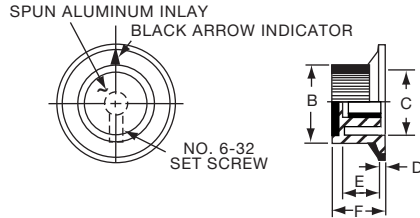

*1 Set screw 180° from indicator line.

PKS1132B91/4

Knobs, Molded Phenolic

PKS SERIES

PKS90B1/4

PKS90B101/4

Tyco Straight Knurl with Aluminum Skirt Choice of Arrow or 1-10 Numbers									
Electronics	Alcoswitch	A	B	C	D	E	F	Marking	
1437625-5	PKS90B1/4	1.42(36.1)	.917(23.3)	.780(19.8)	.065(1.65)	.490(12.5)	.596(15.1)	Arrow	
1437625-6	PKS90B101/4	1.42(36.1)	.917(23.3)	.780(19.8)	.065(1.65)	.490(12.5)	.596(15.1)	Numbers	