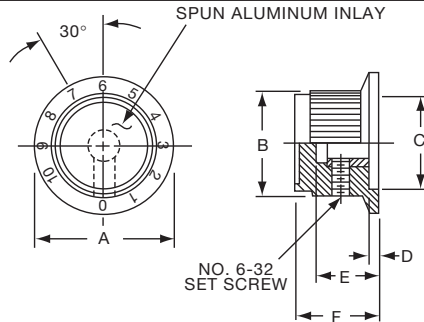

PKD SERIES

		Straight Knurl Skirt w/0-10 Numerals					
Tyco Electronics	Alcoswitch	A	B	C	D	E	F
3-1437624-0	PKD60B101/8	.780(19.8)	.566(14.4)	.487(12.4)	.059(1.5)	.492(12.5)	.563(14.3)
2-1437624-9	PKD60B101/4	.780(19.8)	.566(14.4)	.487(12.4)	.059(1.5)	.492(12.5)	.563(14.3)
3-1437624-2	PKD70B101/4	1.02(25.9)	.750(19.1)	.700(17.8)	.080(2.0)	.490(12.5)	.610(15.5)
2-1437624-6	PKD100B101/4	1.29(32.8)	1.00(25.4)	.865(22.0)	.050(1.3)	.500(12.7)	.590(15.0)