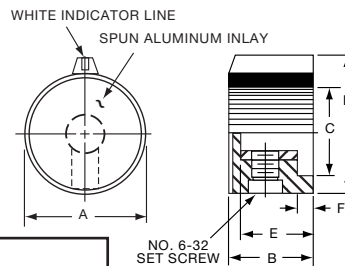

PKJ SERIES

Tyco		Straight Knurl with Bar Pointers and Indicator Line					
Electronics	Alcoswitch	A	B	C	D	E	F
7-1437624-5	PKJ50B1/8	.500(12.7)	.512(13.0)	.420(10.7)	.577(14.7)	.429(10.9)	.113(2.9)
7-1437624-4	*PKJ50B1/4	.500(12.7)	.512(13.0)	.420(10.7)	.577(14.7)	.429(10.9)	.113(2.9)
7-1437624-6	PKJ60B1/4	.630(16.0)	.530(13.5)	.468(11.9)	.758(19.3)	.440(11.2)	.110(2.8)
7-1437624-7	PKJ70B1/4	.760(19.3)	.555(14.1)	.545(13.8)	.915(23.2)	.450(11.4)	.118(3.0)