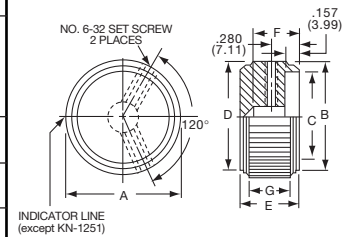

Knobs, Machined Aluminum

KN SERIES

Concentric Set with Straight Knurl with Indicator Lines									
Tyco Electronics	Alcoswitch	Color	A	B	C	D	E	F	G
5-1437622-6	KN5700A1/4	Natural	.750(19.1)	.500(12.7)	.590(15.0)	.700(17.8)	.625(15.9)	1.16(29.5)	.281(7.14)
5-1437622-7	KN5700B1/4	Black	.750(19.1)	.500(12.7)	.590(15.0)	.700(17.8)	.625(15.9)	1.16(29.5)	.281(7.14)