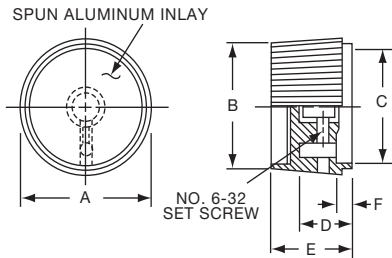

Note: KUS402B1/8 has #4.40 setscrew

Knobs, Molded Phenolic

PH SERIES

PH15181/4

Tyco		Straight Knurl Less Indicator Line					
Electronics	Alcoswitch	A	B	C	D	E	F
1437624-2	PH15181/4	.996(25.3)	.972(24.7)	.799(20.3)	.472(12.0)	.669(17.0)	.157(3.99)