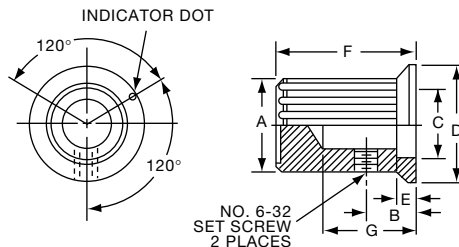

KU SERIES

Tyco		Serrated Diamond Trim Cut with Dot Indicator							
Electronics	Alcoswitch	Color	A	B	C	D	E	F	G
2-1437623-1	KU401B1/8	Black	.374(9.50)	.283(7.19)	.276(7.01)	.098(2.49)	.177(4.50)	.236(5.99)	.299(7.60)
2-1437623-2	KU402B1/8	Black	.374(9.50)	.283(7.19)	.276(7.01)	.098(2.49)	.197(5.00)	.354(8.99)	.449(11.40)
2-1437623-3	KU500B1/8	Black	.500(12.7)	.409(10.4)	.374(9.50)	.118(3.00)	.276(7.01)	.512(13.0)	.598(15.2)
	KU500B1/4	Black	.500(12.7)	.409(10.4)	.374(9.50)	.118(3.00)	.276(7.01)	.512(13.0)	.598(15.2)
2-1437623-4	KU700B1/4	Black	.740(18.8)	.650(16.5)	.591(15.0)	.118(3.00)	.276(7.01)	.512(13.0)	.598(15.2)