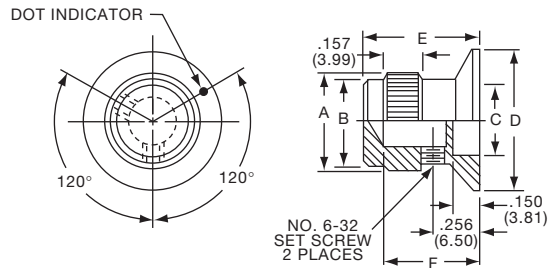

KES SERIES

Tyco Knurl Grip with Dot Indicator on Skirt								
Electronics	Alcoswitch	Color	A	B	C	D	F	
8-1437621-4	KES500AB1/8	Ntl. - Blk.	.500(12.7)	.460(11.7)	.382(9.70)	.750(19.1)	.625(15.9)	.512(13.0)
8-1437621-3	KES500AB1/4	Ntl. - Blk.	.500(12.7)	.460(11.7)	.382(9.70)	.750(19.1)	.625(15.9)	.512(13.0)
8-1437621-5	KES700AB1/4	Ntl. - Blk.	.750(19.1)	.710(18.1)	.630(16.0)	1.13(28.7)	.625(15.9)	.512(13.0)
	KES900AB1/4	Ntl. - Blk.	.937(23.8)	.897(22.8)	.787(20.0)	1.44(36.6)	.625(15.9)	.512(13.0)

K

K Series