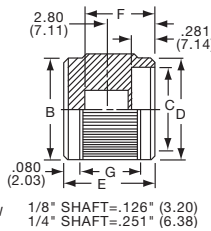

KN SERIES

KN501A1/4

NO. 6-32 SET SCREW 2 PLACES
1/8" SHAFT=.126" (3.20)
1/4" SHAFT=.251" (6.38)

ARROW INDICATOR

Tyco Straight Knurl with Arrowhead Indicator								
Electronics	Alcoswitch	Color	A	B	C	D	E	G
5-1437622-1	KN501A1/8	Natural	.500(12.7)	.445(11.3)	.374(9.50)	.445(11.3)	.625(15.9)	.512(13.0)
5-1437622-0	KN501A1/4	Natural	.500(12.7)	.445(11.3)	.374(9.50)	.445(11.3)	.625(15.9)	.512(13.0)
5-1437622-3	KN501B1/8	Black	.500(12.7)	.445(11.3)	.374(9.50)	.445(11.3)	.625(15.9)	.512(13.0)
5-1437622-2	KN501B1/4	Black	.500(12.7)	.445(11.3)	.374(9.50)	.445(11.3)	.625(15.9)	.512(13.0)
6-1437622-2	KN701A1/4	Natural	.750(19.1)	.695(17.7)	.590(15.0)	.695(17.7)	.625(15.9)	.512(13.0)
6-1437622-3	KN701B1/4	Black	.750(19.1)	.695(17.7)	.590(15.0)	.695(17.7)	.625(15.9)	.512(13.0)
Two Toned			Body-Top					
5-1437622-5	KN501BA1/8	Blk. - Ntl.	.500(12.7)	.445(11.3)	.374(9.50)	.445(11.3)	.625(15.9)	.512(13.0)
5-1437622-4	KN501BA1/4	Blk. - Ntl.	.500(12.7)	.445(11.3)	.374(9.50)	.445(11.3)	.625(15.9)	.512(13.0)
6-1437622-5	KN701BA1/8	Blk. - Ntl.	.750(19.1)	.695(17.7)	.590(15.0)	.695(17.7)	.625(15.9)	.512(13.0)
6-1437622-4	KN701BA1/4	Blk. - Ntl.	.750(19.1)	.695(17.7)	.590(15.0)	.695(17.7)	.625(15.9)	.512(13.0)