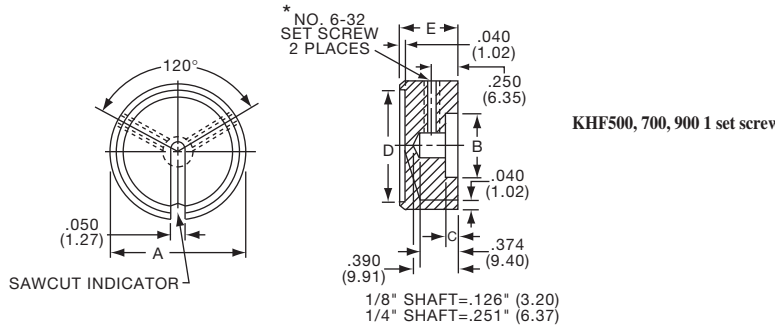

Knobs, Machined Aluminum

KFS SERIES

Tyco			Straight Knurl with Indicator on Skirt						
Electronics	Alcoswitch	Color	A	B	C	D	E	F	G
8-1437621-6	KFS400B1/8	Black Matte	.380(9.65)	.382(9.70)	.256(6.50)	.500(12.7)	.098(2.49)	.469(11.9)	.591(15.0)
8-1437621-8	KFS500B1/8	Black Matte	.500(12.7)	.382(9.70)	.252(6.48)	.630(16.0)	.161(4.09)	.469(11.9)	.630(16.0)
8-1437621-7	KFS500B1/4	Black Matte	.618(15.7)	.280(7.11)	.382(9.70)	1.00(25.4)	.161(4.09)	.630(16.0)	0.811(20.6)
8-1437621-9	KFS600B1/4	Black Matte	.618(15.7)	.280(7.11)	.382(9.70)	1.00(25.4)	.161(4.09)	.630(16.0)	0.811(20.6)

KHF SERIES

Tyco			Plain Body with Top and Side Sawcut Indicator				
Electronics	Alcoswitch	Color	A	B	C	D	E
9-1437621-1	KHF500A1/4	Natural	.500(12.7)	.374(9.50)	.118(3.00)	.342(8.69)	.563(14.3)
9-1437621-2	KHF700A1/4	Natural	.740(18.8)	.590(15.0)	.118(3.00)	.592(15.0)	.563(14.3)
9-1437621-3	KHF900A1/4	Natural	.937(23.8)	.708(18.0)	.118(3.00)	.779(19.8)	.563(14.3)
*9-1437621-0	KHF1250A1/4	Natural	1.23(31.8)	.984(25.0)	.118(3.00)	1.08(27.5)	.563(14.3)

KLN SERIES