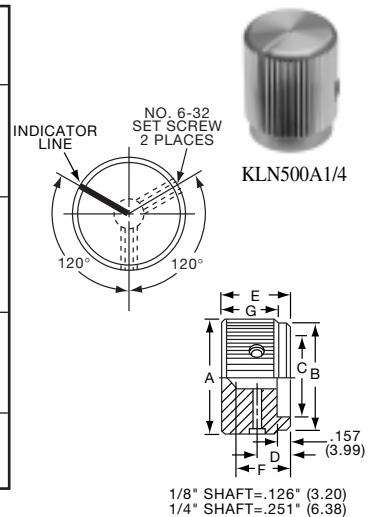

Tyco			Straight Knurl with Top and Side Indicator						
Electronics	Alcoswitch	Color	A	B	C	D	E	F	G
9-1437621-7	KLN500A1/8	Natural	.500(12.7)	0.445(11.3)	.374(9.50)	.281(7.14)	.625(15.9)	.512(13.0)	.527(13.4)
9-1437621-6	KLN500A1/4	Natural	.500(12.7)	0.445(11.3)	.374(9.50)	.281(7.14)	.625(15.9)	.512(13.0)	.527(13.4)
9-1437621-9	KLN500B1/8	Black	.500(12.7)	0.445(11.3)	.374(9.50)	.281(7.14)	.625(15.9)	.512(13.0)	.527(13.4)
9-1437621-8	KLN500B1/4	Black	.500(12.7)	0.445(11.3)	.374(9.50)	.281(7.14)	.625(15.9)	.512(13.0)	.527(13.4)
1437622-1	KLN500S1/4	Smoke	.500(12.7)	0.445(11.3)	.374(9.50)	.281(7.14)	.625(15.9)	.512(13.0)	.527(13.4)
1437622-2	KLN700A1/4	Natural	.740(18.8)	.685(17.4)	.591(15.0)	.281(7.14)	.625(15.9)	.512(13.0)	.527(13.4)
1437622-3	KLN700B1/4	Black	.740(18.8)	.685(17.4)	.591(15.0)	.281(7.14)	.625(15.9)	.512(13.0)	.527(13.4)
1437622-4	KLN700B1/8	Black	.740(18.8)	.685(17.4)	.591(15.0)	.281(7.14)	.625(15.9)	.512(13.0)	.527(13.4)
1437622-5	KLN700S1/4	Smoke	.740(18.8)	.685(17.4)	.591(15.0)	.281(7.14)	.625(15.9)	.512(13.0)	.527(13.4)
1437622-6	KLN900A1/4	Natural	.937(23.8)	.882(22.4)	0.709(18.0)	.281(7.14)	.625(15.9)	.512(13.0)	.527(13.4)
1437622-7	KLN900B1/4	Black	.937(23.8)	.882(22.4)	0.709(18.0)	.281(7.14)	.625(15.9)	.512(13.0)	.527(13.4)
1437622-8	KLN900S1/4	Smoke	.937(23.8)	.882(22.4)	0.709(18.0)	.281(7.14)	.625(15.9)	.512(13.0)	.527(13.4)
9-1437621-4	KLN1250A1/4	Natural	1.252(31.80)	1.195(30.35)	.984(25.0)	.281(7.14)	.625(15.9)	.512(13.0)	.527(13.4)
9-1437621-5	KLN1250B1/4	Black	1.252(31.80)	1.195(30.35)	.984(25.0)	.281(7.14)	.625(15.9)	.512(13.0)	.527(13.4)