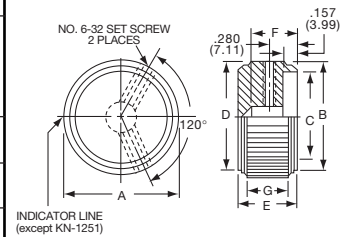

Knobs, Machined Aluminum

KN SERIES

Concentric Set with Straight Knurl with Indicator Lines									
Tyco Electronics	Alcoswitch	Color	A	B	C	D	E	F	G
5-1437622-6	KN5700A1/4	Natural	.750(19.1)	.500(12.7)	.590(15.0)	.700(17.8)	.625(15.9)	1.16(29.5)	.281(7.14)
5-1437622-7	KN5700B1/4	Black	.750(19.1)	.500(12.7)	.590(15.0)	.700(17.8)	.625(15.9)	1.16(29.5)	.281(7.14)