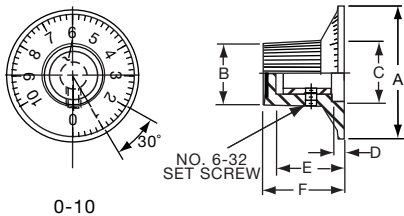

PKS SERIES

SPUN ALUMINUM INLAY

0-10