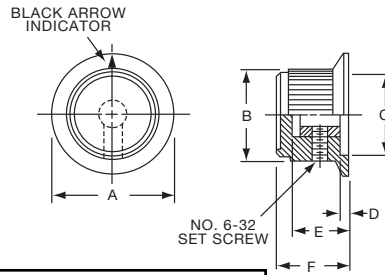

Knobs, Molded Phenolic