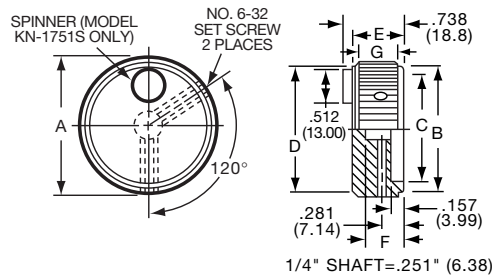

Tyco Straight Knurl with & without "Fingertip" Spinner								
Electronics	Alcoswitch	Color	A	B	C	D	E	G
Less Indicator								
3-1437622-2	KN1751A1/4	Natural	1.75(44.5)	1.55(39.4)	1.38(35.1)	1.65(41.9)	.620(15.0)	.508(12.9)
3-1437622-6	KN1751B1/4	Black	1.75(44.5)	1.55(39.4)	1.38(35.1)	1.65(41.9)	.620(15.8)	.508(12.9)
Two Toned								
3-1437622-3	KN1751AB1/4	Ntl. - Blk.	1.75(44.5)	1.55(39.4)	1.38(35.1)	1.65(41.9)	.620(15.8)	.508(12.9)
3-1437622-7	KN1751BA1/4	Blk. - Natural	1.75(44.5)	1.55(39.4)	1.38(35.1)	1.65(41.9)	.620(15.8)	.508(12.9)
With Indicator								
3-1437622-5	KN1750A1/4	Natural	1.75(44.5)	1.55(39.4)	1.38(35.1)	1.65(41.9)	.620(15.8)	.508(12.9)
3-1437622-1	KN1750B1/4	Black	1.75(44.5)	1.55(39.4)	1.38(35.1)	1.65(41.9)	.620(15.8)	.508(12.9)
With Spinner/Less Indicator								
3-1437622-5	KN1751AS1/4	Natural	1.75(44.5)	1.55(39.4)	1.38(35.1)	1.65(41.9)	.620(15.8)	.508(12.9)
3-1437622-8	KN1751BS1/4	Black	1.75(44.5)	1.55(39.4)	1.38(35.1)	1.65(41.9)	.620(15.8)	.508(12.9)

K

K Series

K8