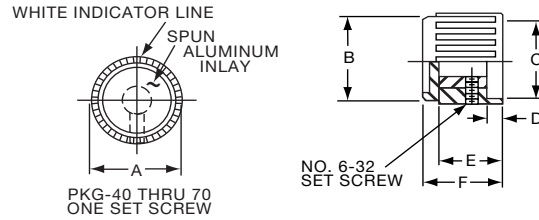

PKG SERIES

PKG-40 THRU 70
ONE SET SCREW

Tyco Ribbed with Indicator Line							
Electronics	Alcoswitch	A	B	C	D	E	F
5-1437624-9	*PKG40B1/8	.437(11.1)	.410(10.4)	.304(7.72)	.079(2.00)	.385(9.78)	.472(12.0)
6-1437624-1	PKG50B1/8	.551(14.0)	.500(12.7)	.442(10.7)	.056(1.42)	.395(10.03)	.512(13.0)
6-1437624-0	PKG50B1/4	.551(14.0)	.500(12.7)	.442(10.7)	.056(1.42)	.395(10.03)	.512(13.0)

*Note: Knob uses #4-40 set screw