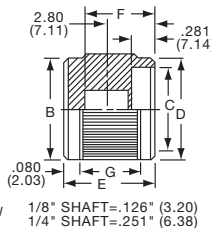

KN SERIES

Tyco Straight Knurl with Arrowhead Indicator								
Electronics	Alcoswitch	Color	A	B	C	D	E	G
5-1437622-1	KN501A1/8	Natural	.500(12.7)	.445(11.3)	.374(9.50)	.445(11.3)	.625(15.9)	.512(13.0)
5-1437622-0	KN501A1/4	Natural	.500(12.7)	.445(11.3)	.374(9.50)	.445(11.3)	.625(15.9)	.512(13.0)
5-1437622-3	KN501B1/8	Black	.500(12.7)	.445(11.3)	.374(9.50)	.445(11.3)	.625(15.9)	.512(13.0)
5-1437622-2	KN501B1/4	Black	.500(12.7)	.445(11.3)	.374(9.50)	.445(11.3)	.625(15.9)	.512(13.0)
6-1437622-2	KN701A1/4	Natural	.750(19.1)	.695(17.7)	.590(15.0)	.695(17.7)	.625(15.9)	.512(13.0)
6-1437622-3	KN701B1/4	Black	.750(19.1)	.695(17.7)	.590(15.0)	.695(17.7)	.625(15.9)	.512(13.0)
Two Toned			Body-Top					
5-1437622-5	KN501BA1/8	Blk. - Ntl.	.500(12.7)	.445(11.3)	.374(9.50)	.445(11.3)	.625(15.9)	.512(13.0)
5-1437622-4	KN501BA1/4	Blk. - Ntl.	.500(12.7)	.445(11.3)	.374(9.50)	.445(11.3)	.625(15.9)	.512(13.0)
6-1437622-5	KN701BA1/8	Blk. - Ntl.	.750(19.1)	.695(17.7)	.590(15.0)	.695(17.7)	.625(15.9)	.512(13.0)
6-1437622-4	KN701BA1/4	Blk. - Ntl.	.750(19.1)	.695(17.7)	.590(15.0)	.695(17.7)	.625(15.9)	.512(13.0)

KN SERIES