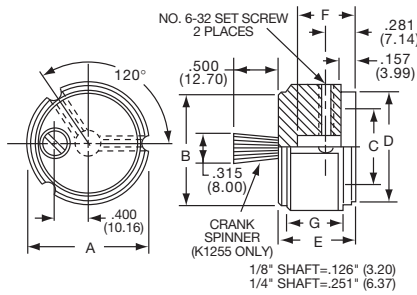

**Knobs, Machined Aluminum**

**K SERIES**

K700B1/4

Tyco 3 Flute Design with and without Indicator Line									
Electronics	Alcoswitch	Color	A	B	C	D	E	F	G
1437621-7	K500A1/8	Natural	.500(12.7)	.430(10.9)	.374(9.50)	.430(10.9)	.625(15.9)	.429(10.9)	.512(13.0)
1437621-6	K500A1/4	Natural	.500(12.7)	.430(10.9)	.374(9.50)	.430(10.9)	.625(15.9)	.429(10.9)	.512(13.0)
1437621-9	K500B1/8	Black	.500(12.7)	.430(10.9)	.374(9.50)	.430(10.9)	.625(15.9)	.429(10.9)	.512(13.0)
1437621-8	K500B1/4	Black	.500(12.7)	.430(10.9)	.374(9.50)	.430(10.9)	.625(15.9)	.429(10.9)	.512(13.0)
1-1437621-0	K700A1/4	Natural	.740(18.8)	.655(16.6)	.591(15.0)	.655(16.6)	.625(15.9)	.429(10.9)	.512(13.0)
1-1437621-1	K700B1/4	Black	.740(18.8)	.655(16.6)	.591(15.0)	.655(16.6)	.625(15.9)	.429(10.9)	.512(13.0)
1-1437621-3	K900A1/4	Natural	.937(23.8)	.817(20.8)	.709(18.0)	.817(20.8)	.625(15.9)	.429(10.9)	.512(13.0)
1-1437621-4	K900B1/4	Black	.937(23.8)	.817(20.8)	.709(18.0)	.8827(20.8)	.625(15.9)	.429(10.9)	.512(13.0)
1437621-2	K1250A1/4	Natural	1.25(31.8)	1.11(28.2)	.984(25.0)	1.11(28.2)	.750(19.1)	.554(14.1)	.630(16.00)
1437621-3	K1250B1/4	Black	1.25(31.8)	1.11(28.2)	.984(25.0)	1.11(28.2)	.750(19.1)	.554(14.1)	.630(16.00)
Less Indicator									
1437621-4	K1251B1/4	Black	1.25(31.8)	1.11(28.2)	.984(25.0)	1.11(28.2)	.750(19.1)	.554(14.1)	.630(16.00)
With Crank Spinner + Less Indicator									
	K1255A1/4	Natural	1.25(21.8)	1.11(28.2)	.984(25.0)	1.11(28.2)	.750(19.1)	.554(14.1)	.630(16.00)
1437621-5	K1255B1/4	Black	1.25(31.8)	1.11(28.2)	.984(25.0)	1.11(28.2)	.750(19.1)	.554(14.1)	.630(16.00)